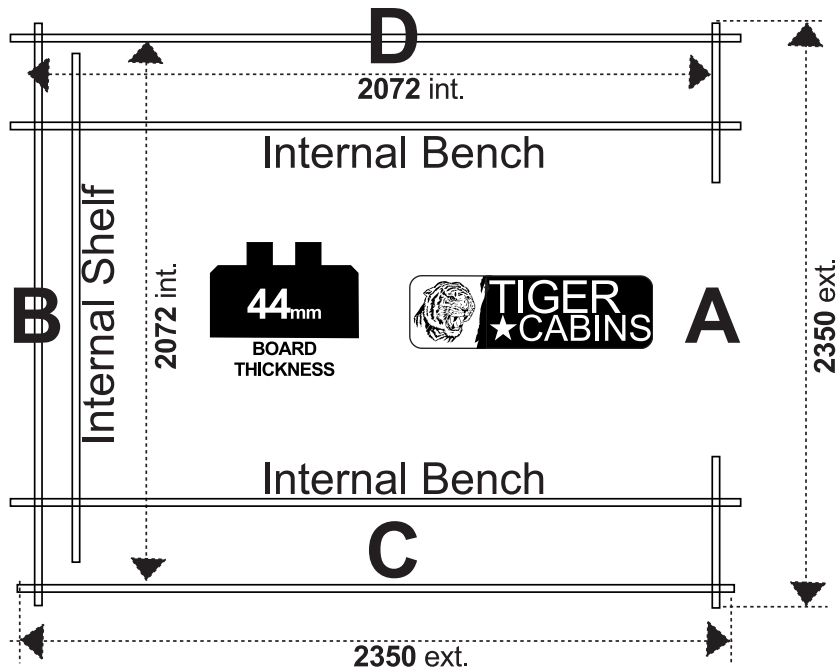

Garden Shelter | 44mm Log Cabin

8x8w Garden Shelter 44mm
88BRI-44

EAVES HEIGHT: 2192mm
APEX HEIGHT: 2618mm
gross base size 2160 x 2160
gross size with roof overhangs 2450 x 2450