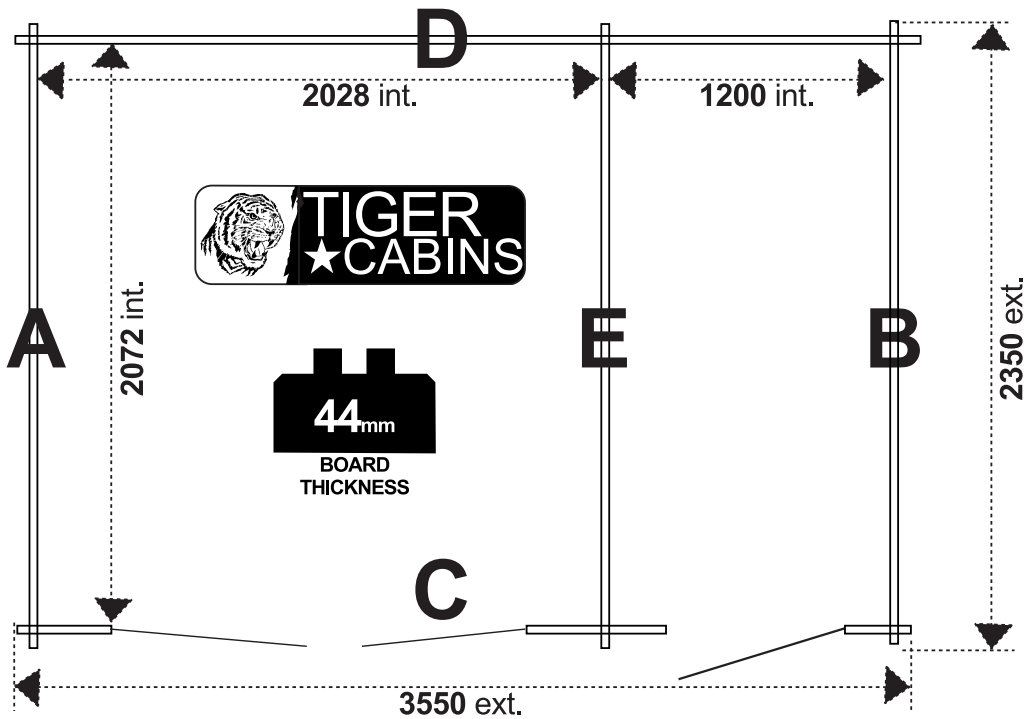

The Capetus | 44mm Log Cabin

12x8w Capetus 44mm
128CAP-44

EAVES HEIGHT: 2192mm

APEX HEIGHT: 2618mm

gross base size 3360 x 2160

gross size with roof overhangs 3750 x 2550