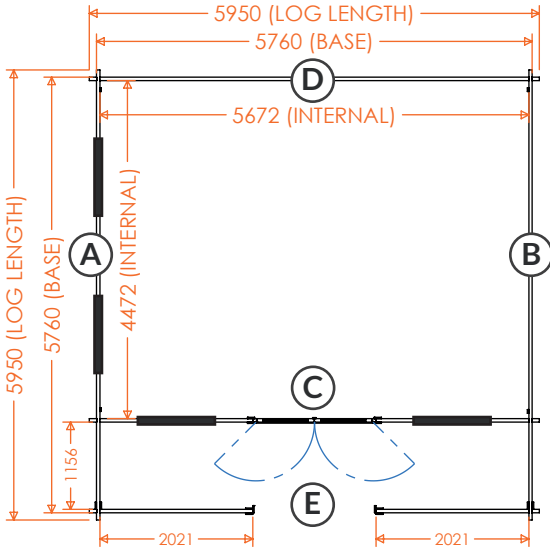

RIDGE HEIGHT: 3035mm

EAVES HEIGHT: 2192mm

GROSS BASE SIZE: 5160 x 4560mm

GROSS SIZE INC ROOF: 5550mm x 4950mm

tiger[®]

Sigma | 44mm Log Cabin Floorplans

**18x18w Sigma 44mm
1818SIG-44**

RIDGE HEIGHT: 3138mm
EAVES HEIGHT: 2192mm
GROSS BASE SIZE: 5160 x 5160mm
GROSS SIZE INC ROOF: 5550mm x 5550mm

**20x14w Sigma 44mm
2014SIG-44**

RIDGE HEIGHT: 2931mm
EAVES HEIGHT: 2192mm
GROSS BASE SIZE: 5760 x 3960mm
GROSS SIZE INC ROOF: 5950mm x 4350mm

tiger[®]

Sigma | 44mm Log Cabin Floorplans

**20x16w Sigma 44mm
2016SIG-44**

RIDGE HEIGHT: 3035mm
EAVES HEIGHT: 2192mm
GROSS BASE SIZE: 5760 x 4560mm
GROSS SIZE INC ROOF: 5950mm x 4950mm

**20x18w Sigma 44mm
2018SIG-44**

RIDGE HEIGHT: 3138mm
EAVES HEIGHT: 2192mm
GROSS BASE SIZE: 5760 x 5160mm
GROSS SIZE INC ROOF: 5950mm x 5550mm

tiger[®]

Sigma | 44mm Log Cabin Floorplans

**20x20w Sigma 44mm
2020SIG-44**

RIDGE HEIGHT: 3241mm
EAVES HEIGHT: 2192mm
GROSS BASE SIZE: 5760 x 5760mm
GROSS SIZE INC ROOF: 5950mm x 6150mm