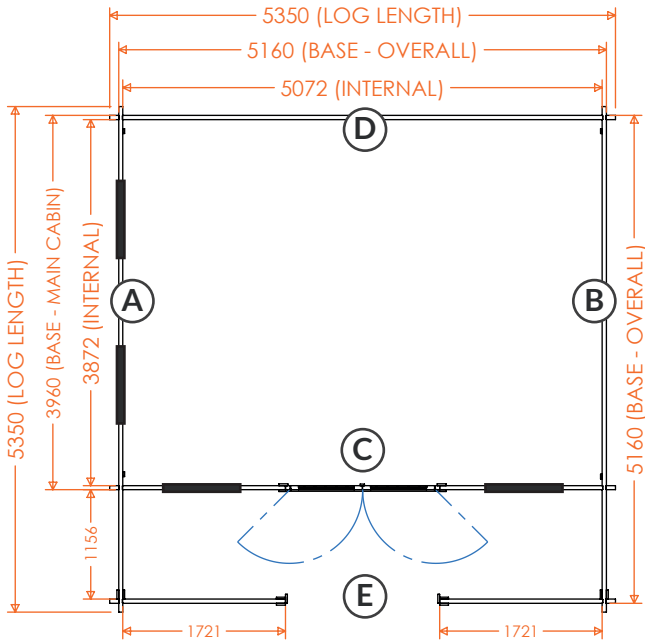

RIDGE HEIGHT: 3035mm

EAVES HEIGHT: 2192mm

GROSS BASE SIZE: 5160 x 4560mm

GROSS SIZE INC ROOF: 5550mm x 4950mm

tiger[®]

Sigma | 44mm Log Cabin Floorplans

**18x18w Sigma 44mm
1818SIG-44**

RIDGE HEIGHT: 3138mm
EAVES HEIGHT: 2192mm
GROSS BASE SIZE: 5160 x 5160mm
GROSS SIZE INC ROOF: 5550mm x 5550mm

**20x14w Sigma 44mm
2014SIG-44**

RIDGE HEIGHT: 2931mm
EAVES HEIGHT: 2192mm
GROSS BASE SIZE: 5760 x 3960mm
GROSS SIZE INC ROOF: 5950mm x 4350mm

tiger[®]

Sigma | 44mm Log Cabin Floorplans

**20x16w Sigma 44mm
2016SIG-44**

RIDGE HEIGHT: 3035mm
EAVES HEIGHT: 2192mm
GROSS BASE SIZE: 5760 x 4560mm
GROSS SIZE INC ROOF: 5950mm x 4950mm

**20x18w Sigma 44mm
2018SIG-44**

RIDGE HEIGHT: 3138mm
EAVES HEIGHT: 2192mm
GROSS BASE SIZE: 5760 x 5160mm
GROSS SIZE INC ROOF: 5950mm x 5550mm

tiger[®]

Sigma | 44mm Log Cabin Floorplans

**20x20w Sigma 44mm
2020SIG-44**

RIDGE HEIGHT: 3241mm
EAVES HEIGHT: 2192mm
GROSS BASE SIZE: 5760 x 5760mm
GROSS SIZE INC ROOF: 5950mm x 6150mm