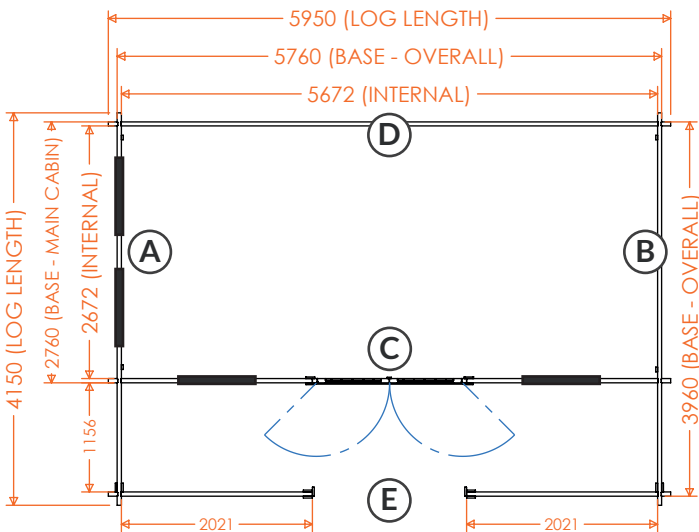

RIDGE HEIGHT: 3035mm

EAVES HEIGHT: 2192mm

GROSS BASE SIZE: 5160 x 4560mm

GROSS SIZE INC ROOF: 5550mm x 4950mm

tiger[®]

Sigma | 44mm Log Cabin Floorplans

**18x18w Sigma 44mm
1818SIG-44**

RIDGE HEIGHT: 3138mm
EAVES HEIGHT: 2192mm
GROSS BASE SIZE: 5160 x 5160mm
GROSS SIZE INC ROOF: 5550mm x 5550mm

**20x14w Sigma 44mm
2014SIG-44**

RIDGE HEIGHT: 2931mm
EAVES HEIGHT: 2192mm
GROSS BASE SIZE: 5760 x 3960mm
GROSS SIZE INC ROOF: 5950mm x 4350mm

tiger[®]

Sigma | 44mm Log Cabin Floorplans

**20x16w Sigma 44mm
2016SIG-44**

RIDGE HEIGHT: 3035mm
EAVES HEIGHT: 2192mm
GROSS BASE SIZE: 5760 x 4560mm
GROSS SIZE INC ROOF: 5950mm x 4950mm

**20x18w Sigma 44mm
2018SIG-44**

RIDGE HEIGHT: 3138mm
EAVES HEIGHT: 2192mm
GROSS BASE SIZE: 5760 x 5160mm
GROSS SIZE INC ROOF: 5950mm x 5550mm

tiger[®]

Sigma | 44mm Log Cabin Floorplans

**20x20w Sigma 44mm
2020SIG-44**

RIDGE HEIGHT: 3241mm
EAVES HEIGHT: 2192mm
GROSS BASE SIZE: 5760 x 5760mm
GROSS SIZE INC ROOF: 5950mm x 6150mm