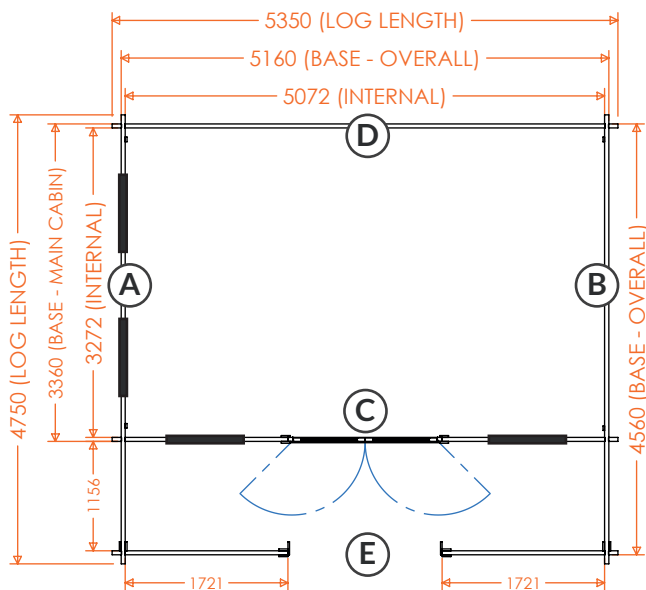

tiger[®]

Sigma | 44mm Log Cabin Floorplans

18x14w Sigma 44mm
1814SIG-44

RIDGE HEIGHT: 2931mm

EAVES HEIGHT: 2192mm

GROSS BASE SIZE: 5160 x 3960mm

GROSS SIZE INC ROOF: 5550mm x 4350mm

18x16w Sigma 44mm
1816SIG-44

RIDGE HEIGHT: 3035mm

EAVES HEIGHT: 2192mm

GROSS BASE SIZE: 5160 x 4560mm

GROSS SIZE INC ROOF: 5550mm x 4950mm

tiger[®]

Sigma | 44mm Log Cabin Floorplans

**18x18w Sigma 44mm
1818SIG-44**

RIDGE HEIGHT: 3138mm
EAVES HEIGHT: 2192mm
GROSS BASE SIZE: 5160 x 5160mm
GROSS SIZE INC ROOF: 5550mm x 5550mm

**20x14w Sigma 44mm
2014SIG-44**

RIDGE HEIGHT: 2931mm
EAVES HEIGHT: 2192mm
GROSS BASE SIZE: 5760 x 3960mm
GROSS SIZE INC ROOF: 5950mm x 4350mm

tiger[®]

Sigma | 44mm Log Cabin Floorplans

**20x16w Sigma 44mm
2016SIG-44**

tiger[®]

Sigma | 44mm Log Cabin Floorplans

**20x20w Sigma 44mm
2020SIG-44**

RIDGE HEIGHT: 3241mm
EAVES HEIGHT: 2192mm
GROSS BASE SIZE: 5760 x 5760mm
GROSS SIZE INC ROOF: 5950mm x 6150mm