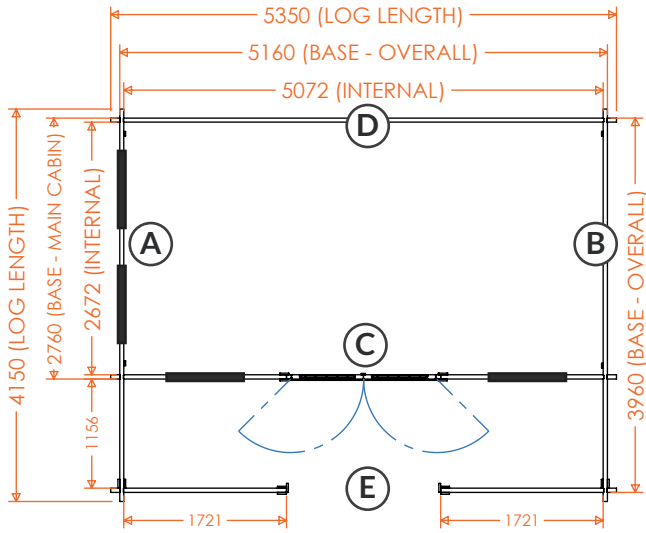

tiger[®]

Sigma | 44mm Log Cabin Floorplans

18x14w Sigma 44mm
1814SIG-44

RIDGE HEIGHT: 2931mm

EAVES HEIGHT: 2192mm

GROSS BASE SIZE: 5160 x 3960mm

GROSS SIZE INC ROOF: 5550mm x 4350mm

18x16w Sigma 44mm
1816SIG-44

RIDGE HEIGHT: 3035mm

EAVES HEIGHT: 2192mm

GROSS BASE SIZE: 5160 x 4560mm

GROSS SIZE INC ROOF: 5550mm x 4950mm

tiger[®]

Sigma | 44mm Log Cabin Floorplans

**18x18w Sigma 44mm
1818SIG-44**

RIDGE HEIGHT: 3138mm
EAVES HEIGHT: 2192mm
GROSS BASE SIZE: 5160 x 5160mm
GROSS SIZE INC ROOF: 5550mm x 5550mm

**20x14w Sigma 44mm
2014SIG-44**

RIDGE HEIGHT: 2931mm
EAVES HEIGHT: 2192mm
GROSS BASE SIZE: 5760 x 3960mm
GROSS SIZE INC ROOF: 5950mm x 4350mm

tiger[®]

Sigma | 44mm Log Cabin Floorplans

**20x16w Sigma 44mm
2016SIG-44**

RIDGE HEIGHT: 3035mm
EAVES HEIGHT: 2192mm
GROSS BASE SIZE: 5760 x 4560mm
GROSS SIZE INC ROOF: 5950mm x 4950mm

**20x18w Sigma 44mm
2018SIG-44**

RIDGE HEIGHT: 3138mm
EAVES HEIGHT: 2192mm
GROSS BASE SIZE: 5760 x 5160mm
GROSS SIZE INC ROOF: 5950mm x 5550mm