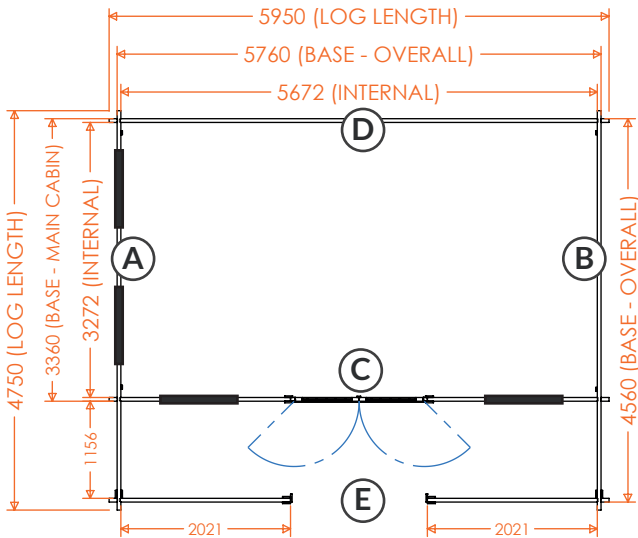

RIDGE HEIGHT: 3035mm

EAVES HEIGHT: 2192mm

GROSS BASE SIZE: 5160 x 4560mm

GROSS SIZE INC ROOF: 5550mm x 4950mm

tiger[®]

Sigma | 44mm Log Cabin Floorplans

**18x18w Sigma 44mm
1818SIG-44**

RIDGE HEIGHT: 3138mm
EAVES HEIGHT: 2192mm
GROSS BASE SIZE: 5160 x 5160mm
GROSS SIZE INC ROOF: 5550mm x 5550mm

**20x14w Sigma 44mm
2014SIG-44**

RIDGE HEIGHT: 2931mm
EAVES HEIGHT: 2192mm
GROSS BASE SIZE: 5760 x 3960mm
GROSS SIZE INC ROOF: 5950mm x 4350mm

tiger[®]

Sigma | 44mm Log Cabin Floorplans

**20x16w Sigma 44mm
2016SIG-44**

RIDGE HEIGHT: 3035mm
EAVES HEIGHT: 2192mm
GROSS BASE SIZE: 5760 x 4560mm
GROSS SIZE INC ROOF: 5950mm x 4950mm

**20x18w Sigma 44mm
2018SIG-44**

RIDGE HEIGHT: 3138mm
EAVES HEIGHT: 2192mm
GROSS BASE SIZE: 5760 x 5160mm
GROSS SIZE INC ROOF: 5950mm x 5550mm

tiger[®]

Sigma | 44mm Log Cabin Floorplans

**20x20w Sigma 44mm
2020SIG-44**

RIDGE HEIGHT: 3241mm
EAVES HEIGHT: 2192mm
GROSS BASE SIZE: 5760 x 5760mm
GROSS SIZE INC ROOF: 5950mm x 6150mm