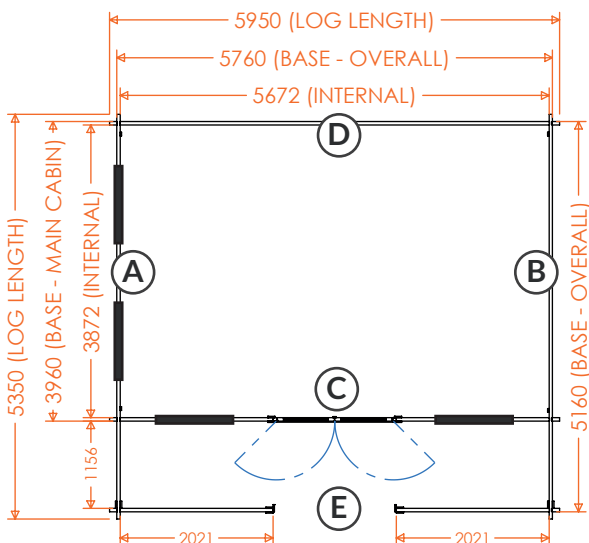

RIDGE HEIGHT: 3035mm

EAVES HEIGHT: 2192mm

GROSS BASE SIZE: 5160 x 4560mm

GROSS SIZE INC ROOF: 5550mm x 4950mm

tiger[®]

Sigma | 44mm Log Cabin Floorplans

**18x18w Sigma 44mm
1818SIG-44**

RIDGE HEIGHT: 3138mm
EAVES HEIGHT: 2192mm
GROSS BASE SIZE: 5160 x 5160mm
GROSS SIZE INC ROOF: 5550mm x 5550mm

**20x14w Sigma 44mm
2014SIG-44**

RIDGE HEIGHT: 2931mm
EAVES HEIGHT: 2192mm
GROSS BASE SIZE: 5760 x 3960mm
GROSS SIZE INC ROOF: 5950mm x 4350mm

tiger[®]

Sigma | 44mm Log Cabin Floorplans

**20x16w Sigma 44mm
2016SIG-44**

RIDGE HEIGHT: 3035mm
EAVES HEIGHT: 2192mm
GROSS BASE SIZE: 5760 x 4560mm
GROSS SIZE INC ROOF: 5950mm x 4950mm

**20x18w Sigma 44mm
2018SIG-44**

RIDGE HEIGHT: 3138mm
EAVES HEIGHT: 2192mm
GROSS BASE SIZE: 5760 x 5160mm
GROSS SIZE INC ROOF: 5950mm x 5550mm

tiger[®]

Sigma | 44mm Log Cabin Floorplans

**20x20w Sigma 44mm
2020SIG-44**

RIDGE HEIGHT: 3241mm
EAVES HEIGHT: 2192mm
GROSS BASE SIZE: 5760 x 5760mm
GROSS SIZE INC ROOF: 5950mm x 6150mm