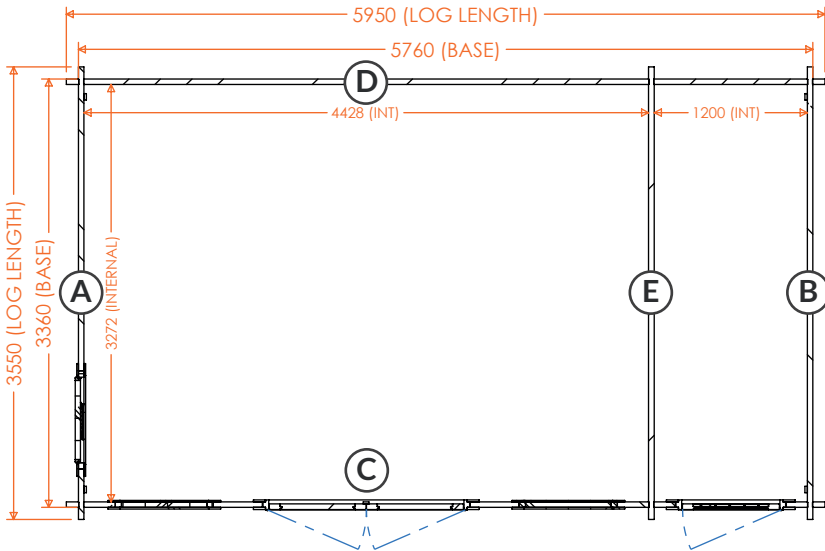

tiger[®]

Rho Storage | 44mm Log Cabin Floorplans

18x10w Rho Storage 44mm
1810RHO-44

RIDGE HEIGHT: 2438mm
EAVES HEIGHT: 2189mm
GROSS BASE SIZE: 5160 x 2760mm
GROSS SIZE INC ROOF: 5550mm x 3750mm

18x12w Rho Storage 44mm
1812RHO-44

RIDGE HEIGHT: 2438mm
EAVES HEIGHT: 2189mm
GROSS BASE SIZE: 5160 x 3360mm
GROSS SIZE INC ROOF: 5550mm x 4350mm

18x14w Rho Storage 44mm
1814RHO-44

RIDGE HEIGHT: 2438mm
EAVES HEIGHT: 2189mm
GROSS BASE SIZE: 5160 x 3960mm
GROSS SIZE INC ROOF: 5550mm x 4950mm

tiger[®]

Rho Storage | 44mm Log Cabin Floorplans

**20x10w Rho Storage 44mm
2010RHO-44**

RIDGE HEIGHT: 2438mm
EAVES HEIGHT: 2189mm
GROSS BASE SIZE: 5760 x 2760mm
GROSS SIZE INC ROOF: 5950mm x 3750mm

**20x12w Rho Storage 44mm
2012RHO-44**

RIDGE HEIGHT: 2438mm
EAVES HEIGHT: 2189mm
GROSS BASE SIZE: 5760 x 3360mm
GROSS SIZE INC ROOF: 5950mm x 4350mm

**20x14w Rho Storage 44mm
2014RHO-44**

RIDGE HEIGHT: 2438mm
EAVES HEIGHT: 2189mm
GROSS BASE SIZE: 5760 x 3960mm
GROSS SIZE INC ROOF: 5950mm x 4950mm