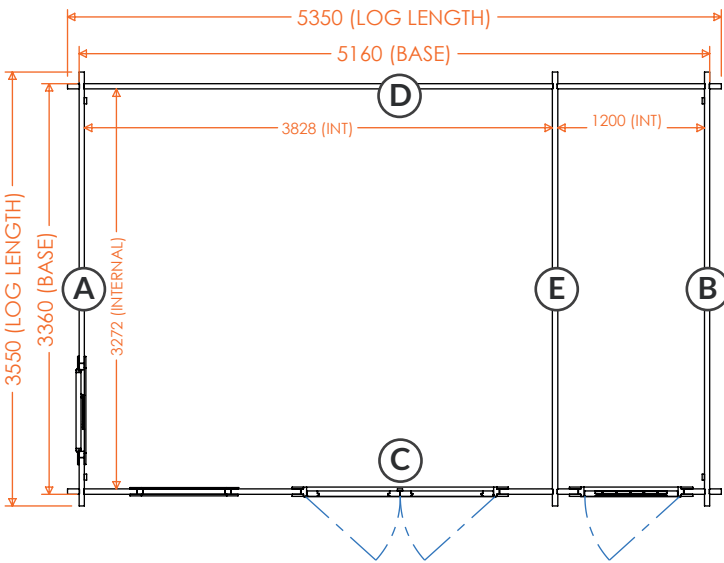

16x12w Rho Storage 44mm
1612RHO-44

RIDGE HEIGHT: 2438mm
EAVES HEIGHT: 2189mm
GROSS BASE SIZE: 4560 x 3360mm
GROSS SIZE INC ROOF: 4950mm x 4350mm

16x14w Rho Storage 44mm
1614RHO-44

RIDGE HEIGHT: 2438mm
EAVES HEIGHT: 2189mm
GROSS BASE SIZE: 4560 x 3960mm
GROSS SIZE INC ROOF: 4950mm x 4950mm

tiger[®]

Rho Storage | 44mm Log Cabin Floorplans

18x10w Rho Storage 44mm
1810RHO-44

RIDGE HEIGHT: 2438mm
EAVES HEIGHT: 2189mm
GROSS BASE SIZE: 5160 x 2760mm
GROSS SIZE INC ROOF: 5550mm x 3750mm

18x12w Rho Storage 44mm
1812RHO-44

RIDGE HEIGHT: 2438mm
EAVES HEIGHT: 2189mm
GROSS BASE SIZE: 5160 x 3360mm
GROSS SIZE INC ROOF: 5550mm x 4350mm

18x14w Rho Storage 44mm
1814RHO-44

RIDGE HEIGHT: 2438mm
EAVES HEIGHT: 2189mm
GROSS BASE SIZE: 5160 x 3960mm
GROSS SIZE INC ROOF: 5550mm x 4950mm

RIDGE HEIGHT: 2438mm
EAVES HEIGHT: 2189mm
GROSS BASE SIZE: 5760 x 3360mm
GROSS SIZE INC ROOF: 5950mm x 4350mm

**20x14w Rho Storage 44mm
2014RHO-44**

RIDGE HEIGHT: 2438mm
EAVES HEIGHT: 2189mm
GROSS BASE SIZE: 5760 x 3960mm
GROSS SIZE INC ROOF: 5950mm x 4950mm