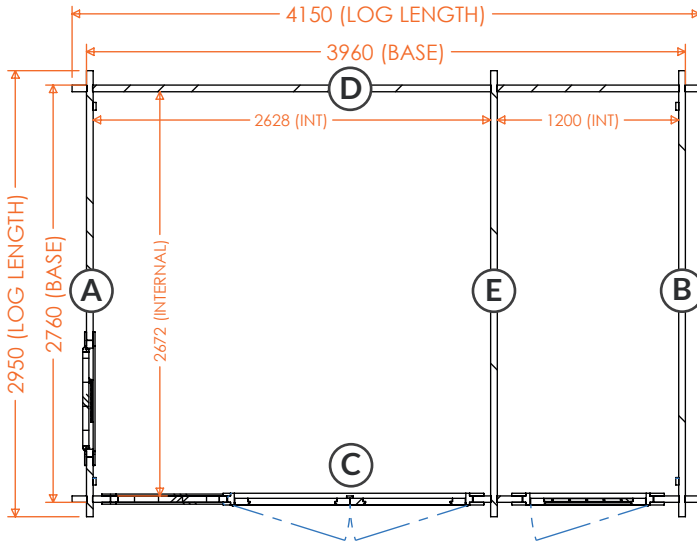

tiger[®]

Rho Storage | 44mm Log Cabin Floorplans

**14x10w Rho Storage 44mm
1410RHO-44**

RIDGE HEIGHT: 2438mm
EAVES HEIGHT: 2189mm
GROSS BASE SIZE: 3960 x 2760mm
GROSS SIZE INC ROOF: 4350mm x 3750mm

**14x12w Rho Storage 44mm
1412RHO-44**

RIDGE HEIGHT: 2438mm
EAVES HEIGHT: 2189mm
GROSS BASE SIZE: 3960 x 3360mm
GROSS SIZE INC ROOF: 4350mm x 4350mm

tiger[®]

Rho Storage | 44mm Log Cabin Floorplans

16x10w Rho Storage 44mm
1610RHO-44

RIDGE HEIGHT: 2438mm
EAVES HEIGHT: 2189mm
GROSS BASE SIZE: 4560 x 2760mm
GROSS SIZE INC ROOF: 4950mm x 3750mm

16x12w Rho Storage 44mm
1612RHO-44

RIDGE HEIGHT: 2438mm
EAVES HEIGHT: 2189mm
GROSS BASE SIZE: 4560 x 3360mm
GROSS SIZE INC ROOF: 4950mm x 4350mm

16x14w Rho Storage 44mm
1614RHO-44

RIDGE HEIGHT: 2438mm
EAVES HEIGHT: 2189mm
GROSS BASE SIZE: 4560 x 3960mm
GROSS SIZE INC ROOF: 4950mm x 4950mm

RIDGE HEIGHT: 2438mm
EAVES HEIGHT: 2189mm
GROSS BASE SIZE: 5760 x 3360mm
GROSS SIZE INC ROOF: 5950mm x 4350mm

**20x14w Rho Storage 44mm
2014RHO-44**

RIDGE HEIGHT: 2438mm
EAVES HEIGHT: 2189mm
GROSS BASE SIZE: 5760 x 3960mm
GROSS SIZE INC ROOF: 5950mm x 4950mm