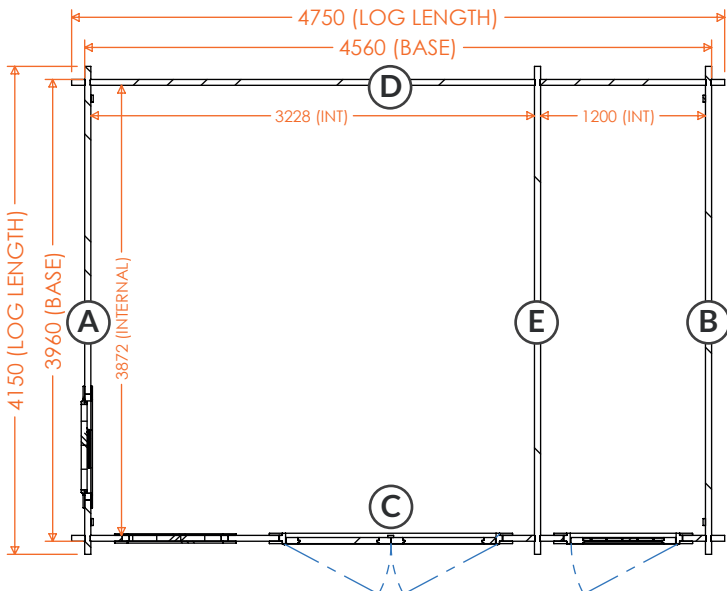

RIDGE HEIGHT: 2438mm
EAVES HEIGHT: 2189mm
GROSS BASE SIZE: 3960 x 3360mm
GROSS SIZE INC ROOF: 4350mm x 4350mm

tiger[®]

Rho Storage | 44mm Log Cabin Floorplans

16x10w Rho Storage 44mm
1610RHO-44

RIDGE HEIGHT: 2438mm
EAVES HEIGHT: 2189mm
GROSS BASE SIZE: 4560 x 2760mm
GROSS SIZE INC ROOF: 4950mm x 3750mm

16x12w Rho Storage 44mm
1612RHO-44

RIDGE HEIGHT: 2438mm
EAVES HEIGHT: 2189mm
GROSS BASE SIZE: 4560 x 3360mm
GROSS SIZE INC ROOF: 4950mm x 4350mm

16x14w Rho Storage 44mm
1614RHO-44

RIDGE HEIGHT: 2438mm
EAVES HEIGHT: 2189mm
GROSS BASE SIZE: 4560 x 3960mm
GROSS SIZE INC ROOF: 4950mm x 4950mm

tiger[®]

Rho Storage | 44mm Log Cabin Floorplans

18x10w Rho Storage 44mm
1810RHO-44

RIDGE HEIGHT: 2438mm
EAVES HEIGHT: 2189mm
GROSS BASE SIZE: 5160 x 2760mm
GROSS SIZE INC ROOF: 5550mm x 3750mm

18x12w Rho Storage 44mm
1812RHO-44

RIDGE HEIGHT: 2438mm
EAVES HEIGHT: 2189mm
GROSS BASE SIZE: 5160 x 3360mm
GROSS SIZE INC ROOF: 5550mm x 4350mm

18x14w Rho Storage 44mm
1814RHO-44

RIDGE HEIGHT: 2438mm
EAVES HEIGHT: 2189mm
GROSS BASE SIZE: 5160 x 3960mm
GROSS SIZE INC ROOF: 5550mm x 4950mm