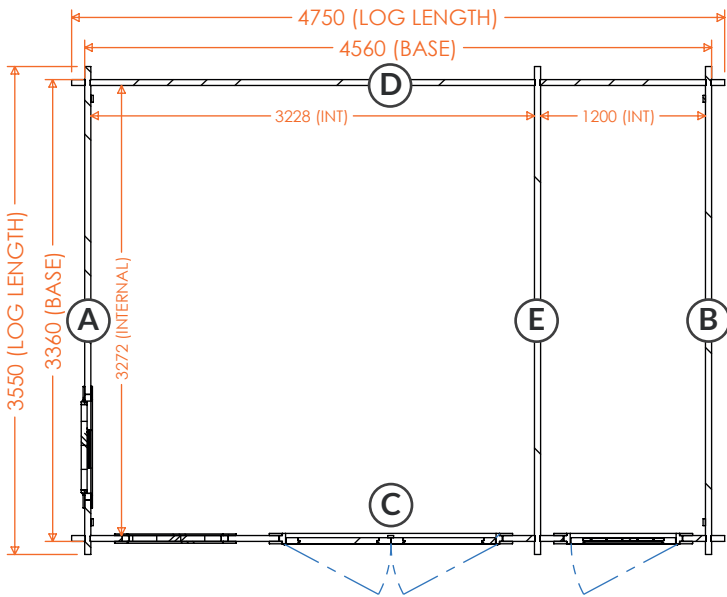

RIDGE HEIGHT: 2438mm
EAVES HEIGHT: 2189mm
GROSS BASE SIZE: 3960 x 3360mm
GROSS SIZE INC ROOF: 4350mm x 4350mm

tiger[®]

Rho Storage | 44mm Log Cabin Floorplans

16x10w Rho Storage 44mm
1610RHO-44

RIDGE HEIGHT: 2438mm
EAVES HEIGHT: 2189mm
GROSS BASE SIZE: 4560 x 2760mm
GROSS SIZE INC ROOF: 4950mm x 3750mm

16x12w Rho Storage 44mm
1612RHO-44

RIDGE HEIGHT: 2438mm
EAVES HEIGHT: 2189mm
GROSS BASE SIZE: 4560 x 3360mm
GROSS SIZE INC ROOF: 4950mm x 4350mm

16x14w Rho Storage 44mm
1614RHO-44

RIDGE HEIGHT: 2438mm
EAVES HEIGHT: 2189mm
GROSS BASE SIZE: 4560 x 3960mm
GROSS SIZE INC ROOF: 4950mm x 4950mm

tiger[®]

Rho Storage | 44mm Log Cabin Floorplans

18x10w Rho Storage 44mm
1810RHO-44

RIDGE HEIGHT: 2438mm
EAVES HEIGHT: 2189mm
GROSS BASE SIZE: 5160 x 2760mm
GROSS SIZE INC ROOF: 5550mm x 3750mm

18x12w Rho Storage 44mm
1812RHO-44

RIDGE HEIGHT: 2438mm
EAVES HEIGHT: 2189mm
GROSS BASE SIZE: 5160 x 3360mm
GROSS SIZE INC ROOF: 5550mm x 4350mm

18x14w Rho Storage 44mm
1814RHO-44

RIDGE HEIGHT: 2438mm
EAVES HEIGHT: 2189mm
GROSS BASE SIZE: 5160 x 3960mm
GROSS SIZE INC ROOF: 5550mm x 4950mm