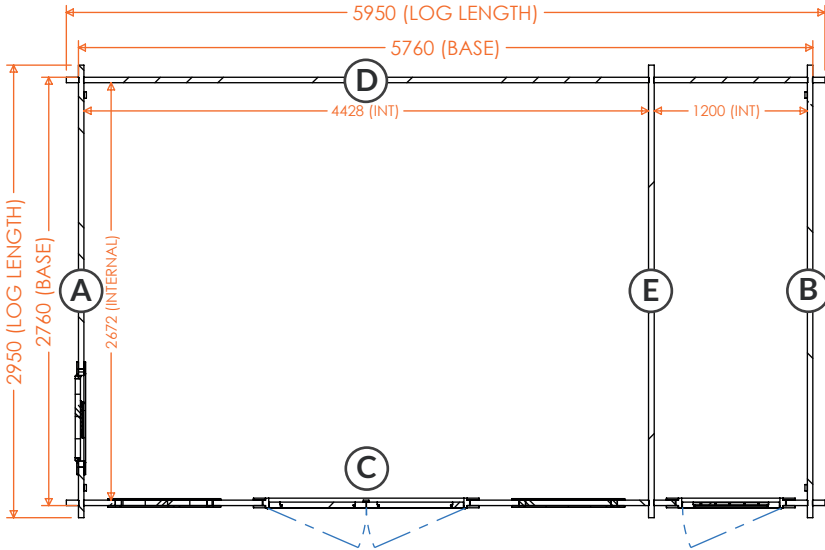

tiger[®]

Rho Storage | 44mm Log Cabin Floorplans

18x10w Rho Storage 44mm
1810RHO-44

RIDGE HEIGHT: 2438mm
EAVES HEIGHT: 2189mm
GROSS BASE SIZE: 5160 x 2760mm
GROSS SIZE INC ROOF: 5550mm x 3750mm

18x12w Rho Storage 44mm
1812RHO-44

RIDGE HEIGHT: 2438mm
EAVES HEIGHT: 2189mm
GROSS BASE SIZE: 5160 x 3360mm
GROSS SIZE INC ROOF: 5550mm x 4350mm

18x14w Rho Storage 44mm
1814RHO-44

RIDGE HEIGHT: 2438mm
EAVES HEIGHT: 2189mm
GROSS BASE SIZE: 5160 x 3960mm
GROSS SIZE INC ROOF: 5550mm x 4950mm

tiger[®]

Rho Storage | 44mm Log Cabin Floorplans

**20x10w Rho Storage 44mm
2010RHO-44**

RIDGE HEIGHT: 2438mm
EAVES HEIGHT: 2189mm
GROSS BASE SIZE: 5760 x 2760mm
GROSS SIZE INC ROOF: 5950mm x 3750mm

**20x12w Rho Storage 44mm
2012RHO-44**

RIDGE HEIGHT: 2438mm
EAVES HEIGHT: 2189mm
GROSS BASE SIZE: 5760 x 3360mm
GROSS SIZE INC ROOF: 5950mm x 4350mm

**20x14w Rho Storage 44mm
2014RHO-44**

RIDGE HEIGHT: 2438mm
EAVES HEIGHT: 2189mm
GROSS BASE SIZE: 5760 x 3960mm
GROSS SIZE INC ROOF: 5950mm x 4950mm