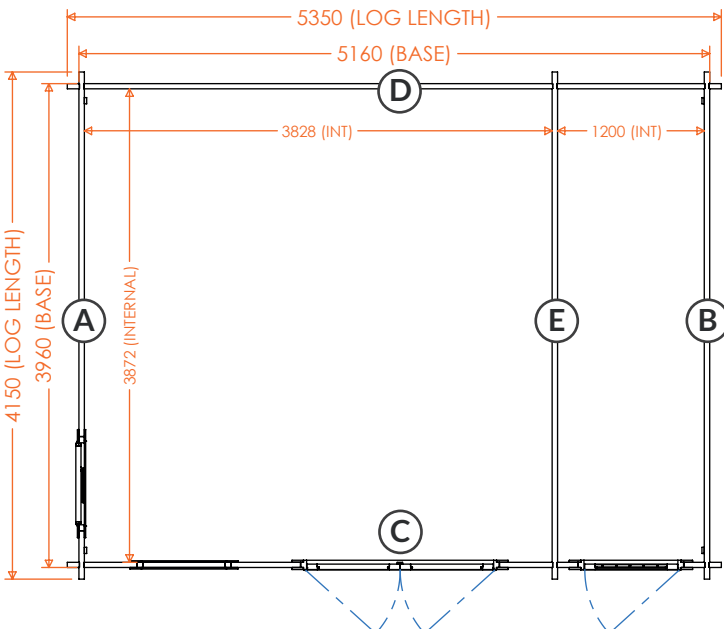

tiger[®]

Rho Storage | 44mm Log Cabin Floorplans

18x10w Rho Storage 44mm
1810RHO-44

RIDGE HEIGHT: 2438mm
EAVES HEIGHT: 2189mm
GROSS BASE SIZE: 5160 x 2760mm
GROSS SIZE INC ROOF: 5550mm x 3750mm

18x12w Rho Storage 44mm
1812RHO-44

RIDGE HEIGHT: 2438mm
EAVES HEIGHT: 2189mm
GROSS BASE SIZE: 5160 x 3360mm
GROSS SIZE INC ROOF: 5550mm x 4350mm

18x14w Rho Storage 44mm
1814RHO-44

RIDGE HEIGHT: 2438mm
EAVES HEIGHT: 2189mm
GROSS BASE SIZE: 5160 x 3960mm
GROSS SIZE INC ROOF: 5550mm x 4950mm

tiger[®]

Rho Storage | 44mm Log Cabin Floorplans

**20x10w Rho Storage 44mm
2010RHO-44**

RIDGE HEIGHT: 2438mm
EAVES HEIGHT: 2189mm
GROSS BASE SIZE: 5760 x 2760mm
GROSS SIZE INC ROOF: 5950mm x 3750mm

**20x12w Rho Storage 44mm
2012RHO-44**

RIDGE HEIGHT: 2438mm
EAVES HEIGHT: 2189mm
GROSS BASE SIZE: 5760 x 3360mm
GROSS SIZE INC ROOF: 5950mm x 4350mm

**20x14w Rho Storage 44mm
2014RHO-44**

RIDGE HEIGHT: 2438mm
EAVES HEIGHT: 2189mm
GROSS BASE SIZE: 5760 x 3960mm
GROSS SIZE INC ROOF: 5950mm x 4950mm