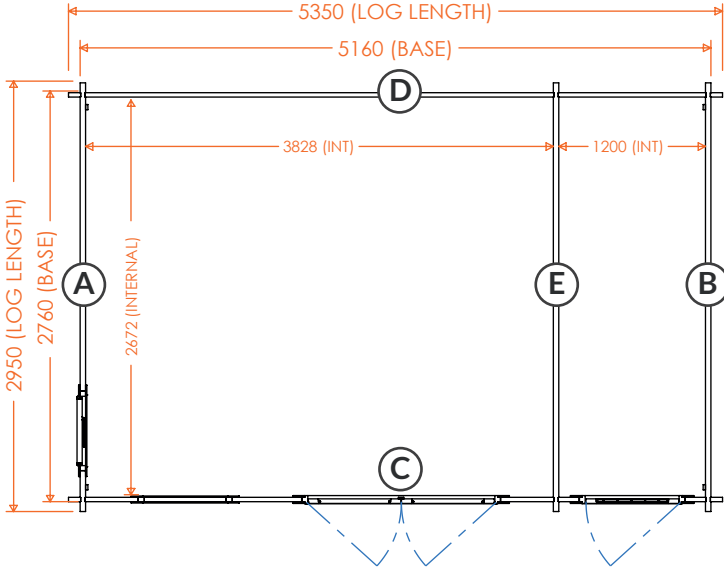

16x12w Rho Storage 44mm
1612RHO-44

RIDGE HEIGHT: 2438mm
EAVES HEIGHT: 2189mm
GROSS BASE SIZE: 4560 x 3360mm
GROSS SIZE INC ROOF: 4950mm x 4350mm

16x14w Rho Storage 44mm
1614RHO-44

RIDGE HEIGHT: 2438mm
EAVES HEIGHT: 2189mm
GROSS BASE SIZE: 4560 x 3960mm
GROSS SIZE INC ROOF: 4950mm x 4950mm

tiger[®]

Rho Storage | 44mm Log Cabin Floorplans

18x10w Rho Storage 44mm
1810RHO-44

RIDGE HEIGHT: 2438mm
EAVES HEIGHT: 2189mm
GROSS BASE SIZE: 5160 x 2760mm
GROSS SIZE INC ROOF: 5550mm x 3750mm

18x12w Rho Storage 44mm
1812RHO-44

RIDGE HEIGHT: 2438mm
EAVES HEIGHT: 2189mm
GROSS BASE SIZE: 5160 x 3360mm
GROSS SIZE INC ROOF: 5550mm x 4350mm

18x14w Rho Storage 44mm
1814RHO-44

RIDGE HEIGHT: 2438mm
EAVES HEIGHT: 2189mm
GROSS BASE SIZE: 5160 x 3960mm
GROSS SIZE INC ROOF: 5550mm x 4950mm

RIDGE HEIGHT: 2438mm
EAVES HEIGHT: 2189mm
GROSS BASE SIZE: 5760 x 3360mm
GROSS SIZE INC ROOF: 5950mm x 4350mm

**20x14w Rho Storage 44mm
2014RHO-44**

RIDGE HEIGHT: 2438mm
EAVES HEIGHT: 2189mm
GROSS BASE SIZE: 5760 x 3960mm
GROSS SIZE INC ROOF: 5950mm x 4950mm