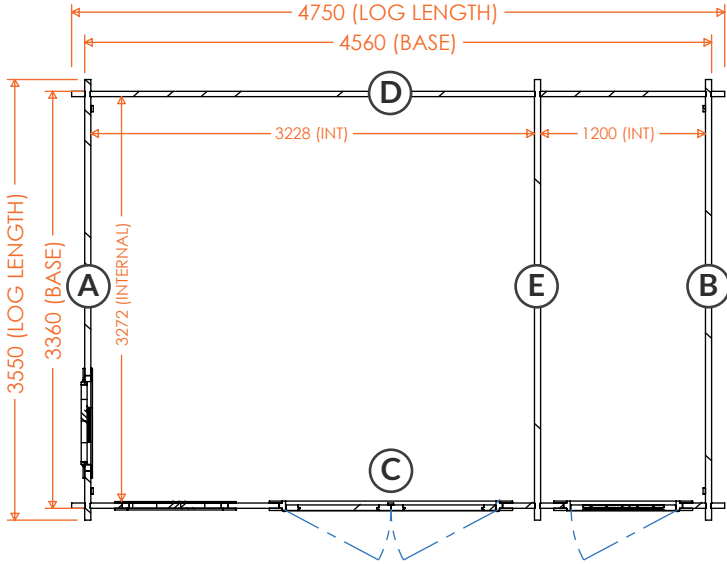

tiger[®]

Rho Storage | 44mm Log Cabin Floorplans

**14x10w Rho Storage 44mm
1410RHO-44**

RIDGE HEIGHT: 2438mm
EAVES HEIGHT: 2189mm
GROSS BASE SIZE: 3960 x 2760mm
GROSS SIZE INC ROOF: 4350mm x 3750mm

**14x12w Rho Storage 44mm
1412RHO-44**

RIDGE HEIGHT: 2438mm
EAVES HEIGHT: 2189mm
GROSS BASE SIZE: 3960 x 3360mm
GROSS SIZE INC ROOF: 4350mm x 4350mm

tiger[®]

Rho Storage | 44mm Log Cabin Floorplans

16x10w Rho Storage 44mm
1610RHO-44

RIDGE HEIGHT: 2438mm
EAVES HEIGHT: 2189mm
GROSS BASE SIZE: 4560 x 2760mm
GROSS SIZE INC ROOF: 4950mm x 3750mm

16x12w Rho Storage 44mm
1612RHO-44

RIDGE HEIGHT: 2438mm
EAVES HEIGHT: 2189mm
GROSS BASE SIZE: 4560 x 3360mm
GROSS SIZE INC ROOF: 4950mm x 4350mm

16x14w Rho Storage 44mm
1614RHO-44

RIDGE HEIGHT: 2438mm
EAVES HEIGHT: 2189mm
GROSS BASE SIZE: 4560 x 3960mm
GROSS SIZE INC ROOF: 4950mm x 4950mm

RIDGE HEIGHT: 2438mm
EAVES HEIGHT: 2189mm
GROSS BASE SIZE: 5760 x 3360mm
GROSS SIZE INC ROOF: 5950mm x 4350mm

**20x14w Rho Storage 44mm
2014RHO-44**

RIDGE HEIGHT: 2438mm
EAVES HEIGHT: 2189mm
GROSS BASE SIZE: 5760 x 3960mm
GROSS SIZE INC ROOF: 5950mm x 4950mm