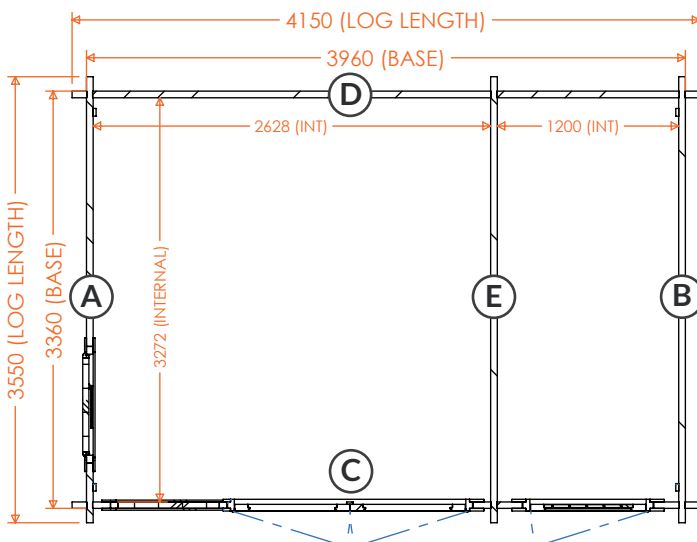

tiger[®]

Rho Storage | 44mm Log Cabin Floorplans

**14x10w Rho Storage 44mm
1410RHO-44**

RIDGE HEIGHT: 2438mm
EAVES HEIGHT: 2189mm
GROSS BASE SIZE: 3960 x 2760mm
GROSS SIZE INC ROOF: 4350mm x 3750mm

**14x12w Rho Storage 44mm
1412RHO-44**

RIDGE HEIGHT: 2438mm
EAVES HEIGHT: 2189mm
GROSS BASE SIZE: 3960 x 3360mm
GROSS SIZE INC ROOF: 4350mm x 4350mm

tiger[®]

Rho Storage | 44mm Log Cabin Floorplans

16x10w Rho Storage 44mm
1610RHO-44

RIDGE HEIGHT: 2438mm
EAVES HEIGHT: 2189mm
GROSS BASE SIZE: 4560 x 2760mm
GROSS SIZE INC ROOF: 4950mm x 3750mm

16x12w Rho Storage 44mm
1612RHO-44

RIDGE HEIGHT: 2438mm
EAVES HEIGHT: 2189mm
GROSS BASE SIZE: 4560 x 3360mm
GROSS SIZE INC ROOF: 4950mm x 4350mm

16x14w Rho Storage 44mm
1614RHO-44

RIDGE HEIGHT: 2438mm
EAVES HEIGHT: 2189mm
GROSS BASE SIZE: 4560 x 3960mm
GROSS SIZE INC ROOF: 4950mm x 4950mm

RIDGE HEIGHT: 2438mm
EAVES HEIGHT: 2189mm
GROSS BASE SIZE: 5760 x 3360mm
GROSS SIZE INC ROOF: 5950mm x 4350mm

**20x14w Rho Storage 44mm
2014RHO-44**

RIDGE HEIGHT: 2438mm
EAVES HEIGHT: 2189mm
GROSS BASE SIZE: 5760 x 3960mm
GROSS SIZE INC ROOF: 5950mm x 4950mm