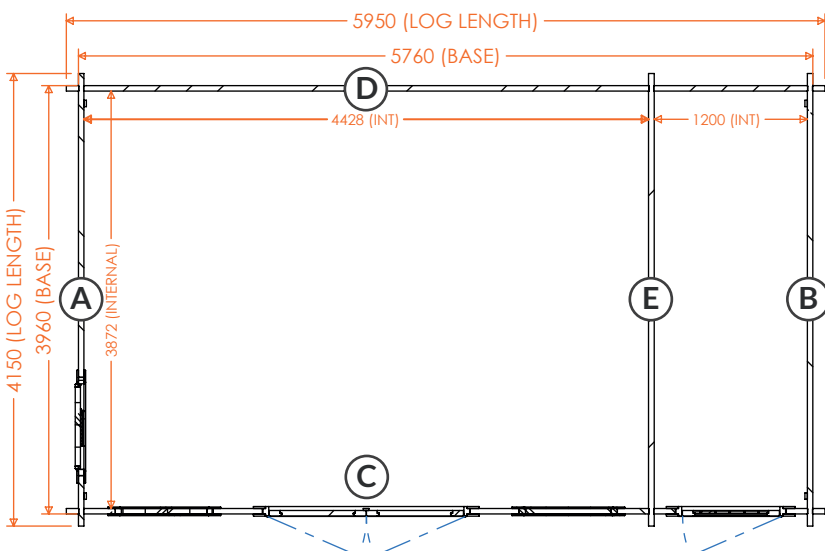

tiger[®]

Rho Storage | 44mm Log Cabin Floorplans

18x10w Rho Storage 44mm
1810RHO-44

RIDGE HEIGHT: 2438mm
EAVES HEIGHT: 2189mm
GROSS BASE SIZE: 5160 x 2760mm
GROSS SIZE INC ROOF: 5550mm x 3750mm

18x12w Rho Storage 44mm
1812RHO-44

RIDGE HEIGHT: 2438mm
EAVES HEIGHT: 2189mm
GROSS BASE SIZE: 5160 x 3360mm
GROSS SIZE INC ROOF: 5550mm x 4350mm

18x14w Rho Storage 44mm
1814RHO-44

RIDGE HEIGHT: 2438mm
EAVES HEIGHT: 2189mm
GROSS BASE SIZE: 5160 x 3960mm
GROSS SIZE INC ROOF: 5550mm x 4950mm

tiger[®]

Rho Storage | 44mm Log Cabin Floorplans

**20x10w Rho Storage 44mm
2010RHO-44**

RIDGE HEIGHT: 2438mm
EAVES HEIGHT: 2189mm
GROSS BASE SIZE: 5760 x 2760mm
GROSS SIZE INC ROOF: 5950mm x 3750mm

**20x12w Rho Storage 44mm
2012RHO-44**

RIDGE HEIGHT: 2438mm
EAVES HEIGHT: 2189mm
GROSS BASE SIZE: 5760 x 3360mm
GROSS SIZE INC ROOF: 5950mm x 4350mm

**20x14w Rho Storage 44mm
2014RHO-44**

RIDGE HEIGHT: 2438mm
EAVES HEIGHT: 2189mm
GROSS BASE SIZE: 5760 x 3960mm
GROSS SIZE INC ROOF: 5950mm x 4950mm