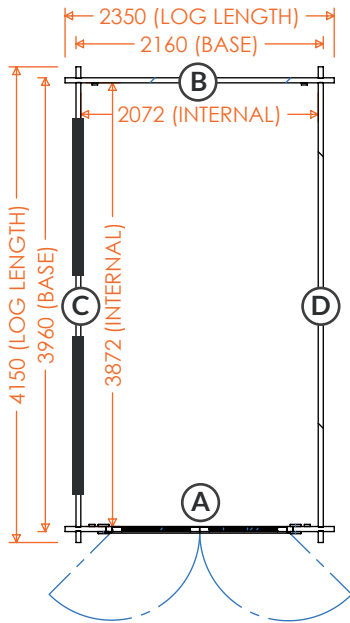

# Rayner RH | 44mm Log Cabin Floorplans

**12x10w Rayner RH 44mm  
1210RAY-44RH**

**RIDGE HEIGHT:** 2470mm

**EAVES HEIGHT:** 2079mm

**GROSS BASE SIZE:** 3360 x 2760mm

**GROSS SIZE INC ROOF:** 4050mm x 3150mm

**12x12w Rayner RH 44mm  
1212RAY-44RH**

**RIDGE HEIGHT:** 2470mm

**EAVES HEIGHT:** 2079mm

**GROSS BASE SIZE:** 3360 x 3360mm

**GROSS SIZE INC ROOF:** 4050mm x 3750mm

**tiger**<sup>®</sup>

# Rayner RH | 44mm Log Cabin Floorplans

**14x8w Rayner RH 44mm  
148RAY-44RH**

**RIDGE HEIGHT:** 2470mm  
**EAVES HEIGHT:** 2079mm  
**GROSS BASE SIZE:** 3960 x 2160mm  
**GROSS SIZE INC ROOF:** 4650mm x 2550mm

**14x10w Rayner RH 44mm  
1410RAY-44RH**

**RIDGE HEIGHT:** 2470mm  
**EAVES HEIGHT:** 2079mm  
**GROSS BASE SIZE:** 3960 x 2760mm  
**GROSS SIZE INC ROOF:** 4650mm x 3150mm

**tiger**<sup>®</sup>