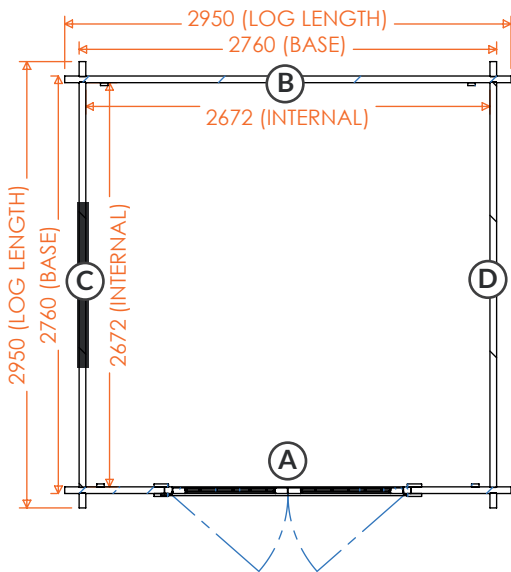

# Rayner RH | 44mm Log Cabin Floorplans

10x8w Rayner RH 44mm  
**108RAY-44RH**

**RIDGE HEIGHT:** 2470mm  
**EAVES HEIGHT:** 2079mm  
**GROSS BASE SIZE:** 2760 x 2160mm  
**GROSS SIZE INC ROOF:** 3450mm x 2550mm

10x10w Rayner RH 44mm  
**1010RAY-44RH**

**RIDGE HEIGHT:** 2470mm  
**EAVES HEIGHT:** 2079mm  
**GROSS BASE SIZE:** 2760 x 2760mm  
**GROSS SIZE INC ROOF:** 3450mm x 3150mm

12x8w Rayner RH 44mm  
**128RAY-44RH**

**RIDGE HEIGHT:** 2470mm  
**EAVES HEIGHT:** 2079mm  
**GROSS BASE SIZE:** 3360 x 2160mm  
**GROSS SIZE INC ROOF:** 4050mm x 2550mm

**tiger**<sup>®</sup>

**RIDGE HEIGHT:** 2470mm

**EAVES HEIGHT:** 2079mm

GROSS BASE SIZE: 3960 x 3960mm

GROSS SIZE INC ROOF: 4650mm x 4350mm