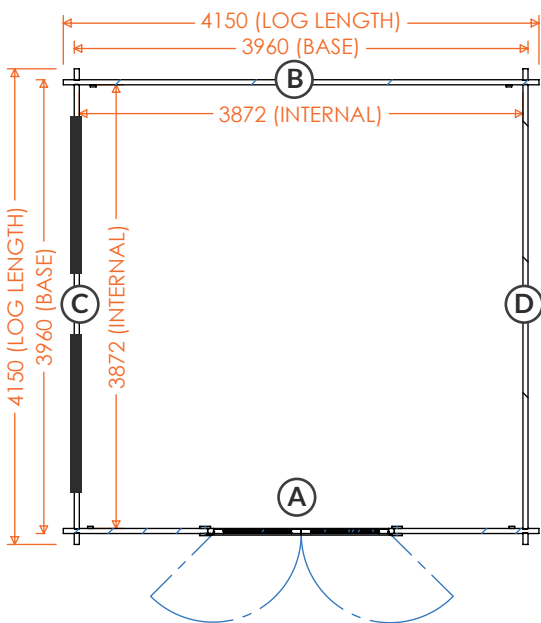

# Rayner RH | 44mm Log Cabin Floorplans

**14x8w Rayner RH 44mm  
148RAY-44RH**

**RIDGE HEIGHT:** 2470mm  
**EAVES HEIGHT:** 2079mm  
**GROSS BASE SIZE:** 3960 x 2160mm  
**GROSS SIZE INC ROOF:** 4650mm x 2550mm

**14x10w Rayner RH 44mm  
1410RAY-44RH**

**RIDGE HEIGHT:** 2470mm  
**EAVES HEIGHT:** 2079mm  
**GROSS BASE SIZE:** 3960 x 2760mm  
**GROSS SIZE INC ROOF:** 4650mm x 3150mm

**tiger**<sup>®</sup>

# Rayner RH | 44mm Log Cabin Floorplans

14x12w Rayner RH 44mm  
**1412RAY-44RH**

**RIDGE HEIGHT:** 2470mm

**EAVES HEIGHT:** 2079mm

GROSS BASE SIZE: 3960 x 3360mm

GROSS SIZE INC ROOF: 4650mm x 3750mm

14x14w Rayner RH 44mm  
**1414RAY-44RH**

**RIDGE HEIGHT:** 2470mm

**EAVES HEIGHT:** 2079mm

GROSS BASE SIZE: 3960 x 3960mm

GROSS SIZE INC ROOF: 4650mm x 4350mm