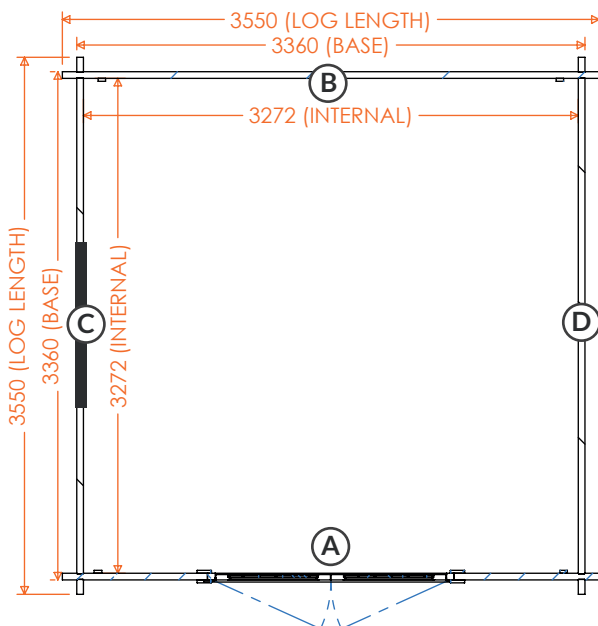

**RIDGE HEIGHT:** 2470mm  
**EAVES HEIGHT:** 2079mm  
**GROSS BASE SIZE:** 3360 x 2160mm  
**GROSS SIZE INC ROOF:** 4050mm x 2550mm

**tiger**<sup>®</sup>

# Rayner RH | 44mm Log Cabin Floorplans

**12x10w Rayner RH 44mm  
1210RAY-44RH**

**RIDGE HEIGHT:** 2470mm

**EAVES HEIGHT:** 2079mm

**GROSS BASE SIZE:** 3360 x 2760mm

**GROSS SIZE INC ROOF:** 4050mm x 3150mm

**12x12w Rayner RH 44mm  
1212RAY-44RH**

**RIDGE HEIGHT:** 2470mm

**EAVES HEIGHT:** 2079mm

**GROSS BASE SIZE:** 3360 x 3360mm

**GROSS SIZE INC ROOF:** 4050mm x 3750mm

**tiger**<sup>®</sup>

**RIDGE HEIGHT:** 2470mm

**EAVES HEIGHT:** 2079mm

GROSS BASE SIZE: 3960 x 3960mm

GROSS SIZE INC ROOF: 4650mm x 4350mm