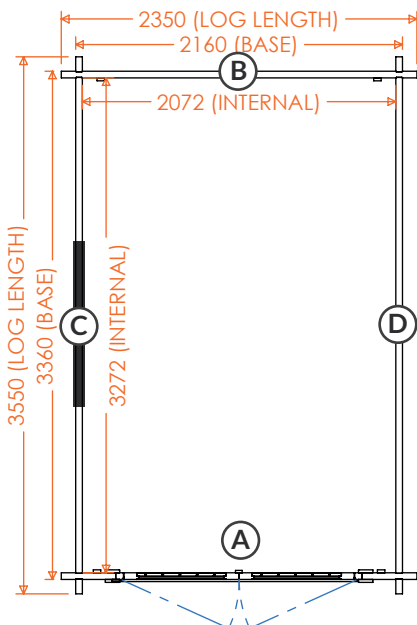

# Rayner RH | 44mm Log Cabin Floorplans

10x8w Rayner RH 44mm  
**108RAY-44RH**

**RIDGE HEIGHT:** 2470mm  
**EAVES HEIGHT:** 2079mm  
**GROSS BASE SIZE:** 2760 x 2160mm  
**GROSS SIZE INC ROOF:** 3450mm x 2550mm

10x10w Rayner RH 44mm  
**1010RAY-44RH**

**RIDGE HEIGHT:** 2470mm  
**EAVES HEIGHT:** 2079mm  
**GROSS BASE SIZE:** 2760 x 2760mm  
**GROSS SIZE INC ROOF:** 3450mm x 3150mm

12x8w Rayner RH 44mm  
**128RAY-44RH**

**RIDGE HEIGHT:** 2470mm  
**EAVES HEIGHT:** 2079mm  
**GROSS BASE SIZE:** 3360 x 2160mm  
**GROSS SIZE INC ROOF:** 4050mm x 2550mm

**tiger**<sup>®</sup>

**RIDGE HEIGHT:** 2470mm

**EAVES HEIGHT:** 2079mm

GROSS BASE SIZE: 3960 x 3960mm

GROSS SIZE INC ROOF: 4650mm x 4350mm