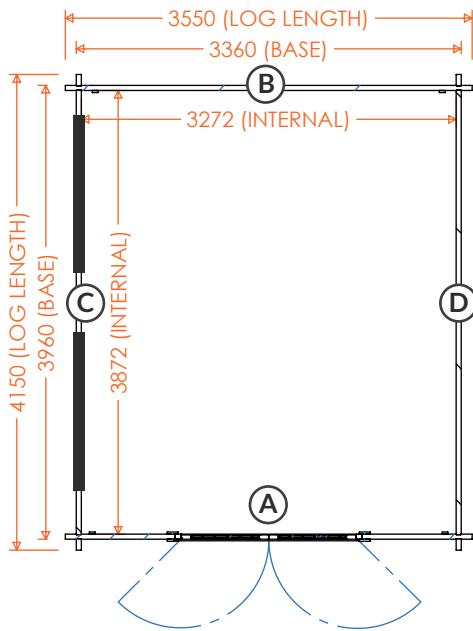

tiger®

Rayner RH | 44mm Log Cabin Floorplans

14x12w Rayner RH 44mm
1412RAY-44RH

RIDGE HEIGHT: 2470mm

EAVES HEIGHT: 2079mm

GROSS BASE SIZE: 3960 x 3360mm

GROSS SIZE INC ROOF: 4650mm x 3750mm