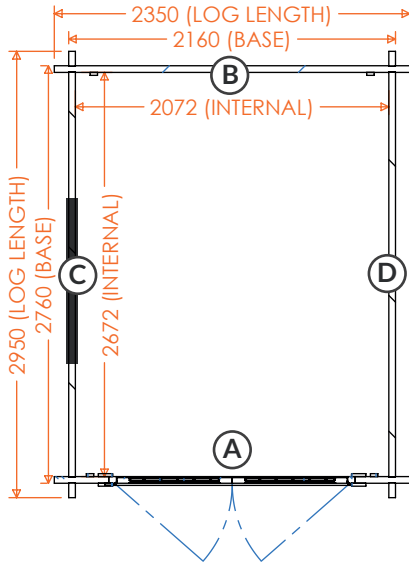

# Rayner RH | 44mm Log Cabin Floorplans

10x8w Rayner RH 44mm  
**108RAY-44RH**

**RIDGE HEIGHT:** 2470mm  
**EAVES HEIGHT:** 2079mm  
**GROSS BASE SIZE:** 2760 x 2160mm  
**GROSS SIZE INC ROOF:** 3450mm x 2550mm

10x10w Rayner RH 44mm  
**1010RAY-44RH**

**RIDGE HEIGHT:** 2470mm  
**EAVES HEIGHT:** 2079mm  
**GROSS BASE SIZE:** 2760 x 2760mm  
**GROSS SIZE INC ROOF:** 3450mm x 3150mm

12x8w Rayner RH 44mm  
**128RAY-44RH**

**RIDGE HEIGHT:** 2470mm  
**EAVES HEIGHT:** 2079mm  
**GROSS BASE SIZE:** 3360 x 2160mm  
**GROSS SIZE INC ROOF:** 4050mm x 2550mm

**tiger**<sup>®</sup>

**RIDGE HEIGHT:** 2470mm

**EAVES HEIGHT:** 2079mm

GROSS BASE SIZE: 3960 x 3960mm

GROSS SIZE INC ROOF: 4650mm x 4350mm