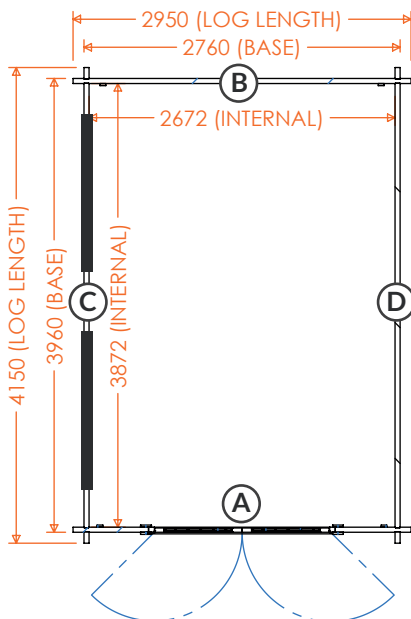

# Rayner RH | 44mm Log Cabin Floorplans

**12x10w Rayner RH 44mm  
1210RAY-44RH**

**RIDGE HEIGHT:** 2470mm

**EAVES HEIGHT:** 2079mm

**GROSS BASE SIZE:** 3360 x 2760mm

**GROSS SIZE INC ROOF:** 4050mm x 3150mm

**12x12w Rayner RH 44mm  
1212RAY-44RH**

**RIDGE HEIGHT:** 2470mm

**EAVES HEIGHT:** 2079mm

**GROSS BASE SIZE:** 3360 x 3360mm

**GROSS SIZE INC ROOF:** 4050mm x 3750mm

**tiger**<sup>®</sup>

# Rayner RH | 44mm Log Cabin Floorplans

**14x8w Rayner RH 44mm  
148RAY-44RH**

**RIDGE HEIGHT:** 2470mm  
**EAVES HEIGHT:** 2079mm  
**GROSS BASE SIZE:** 3960 x 2160mm  
**GROSS SIZE INC ROOF:** 4650mm x 2550mm

**RIDGE HEIGHT:** 2470mm

**EAVES HEIGHT:** 2079mm

GROSS BASE SIZE: 3960 x 3960mm

GROSS SIZE INC ROOF: 4650mm x 4350mm