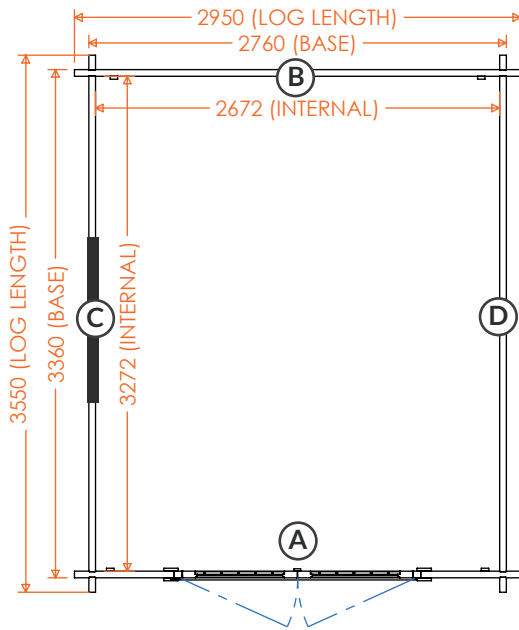

tiger®

Rayner RH | 44mm Log Cabin Floorplans

**12x10w Rayner RH 44mm
1210RAY-44RH**

RIDGE HEIGHT: 2470mm

EAVES HEIGHT: 2079mm

GROSS BASE SIZE: 3360 x 2760mm

GROSS SIZE INC ROOF: 4050mm x 3150mm