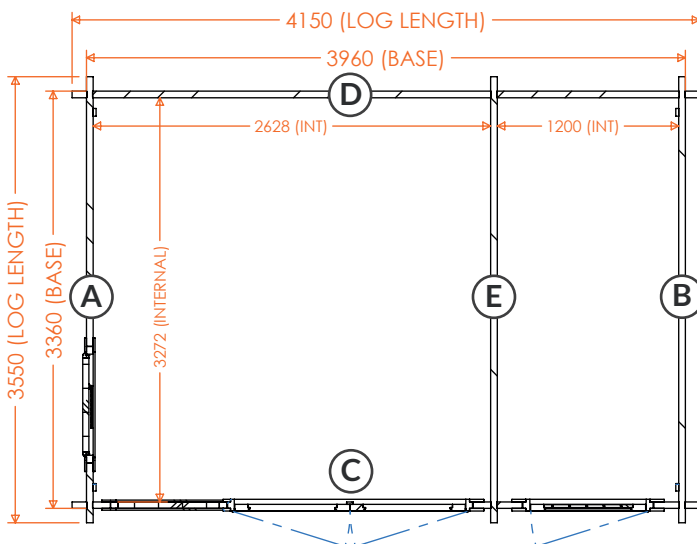

# Procas Storage | 44mm Log Cabin Floorplans

**14x10w Procas Storage 44mm  
1410PRO-44**

**RIDGE HEIGHT:** 2470mm  
**EAVES HEIGHT:** 2192mm  
**GROSS BASE SIZE:** 3960 x 2760mm  
**GROSS SIZE INC ROOF:** 4350mm x 3750mm

**14x12w Procas Storage 44mm  
1412PRO-44**

**RIDGE HEIGHT:** 2470mm  
**EAVES HEIGHT:** 2192mm  
**GROSS BASE SIZE:** 3960 x 3360mm  
**GROSS SIZE INC ROOF:** 4350mm x 4350mm

**tiger**<sup>®</sup>

20x12w Procas Storage 44mm  
**2012PRO-44**

**RIDGE HEIGHT:** 2470mm  
**EAVES HEIGHT:** 2192mm  
**GROSS BASE SIZE:** 5760 x 3360mm  
**GROSS SIZE INC ROOF:** 5950mm x 4350mm

20x14w Procas Storage 44mm  
**2014PRO-44**

**RIDGE HEIGHT:** 2470mm  
**EAVES HEIGHT:** 2192mm  
**GROSS BASE SIZE:** 5760 x 3960mm  
**GROSS SIZE INC ROOF:** 5950mm x 4950mm