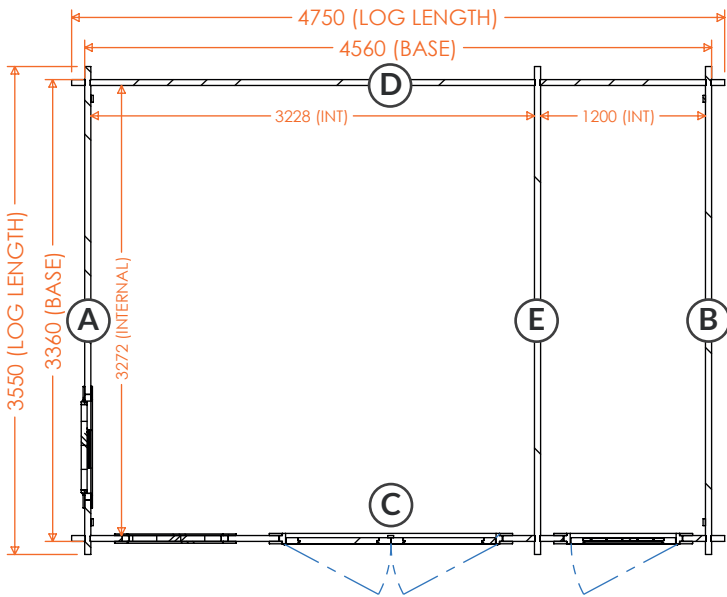

**14x12w Procas Storage 44mm  
1412PRO-44**

**RIDGE HEIGHT:** 2470mm  
**EAVES HEIGHT:** 2192mm  
**GROSS BASE SIZE:** 3960 x 3360mm  
**GROSS SIZE INC ROOF:** 4350mm x 4350mm

**tiger**<sup>®</sup>

# Procas Storage | 44mm Log Cabin Floorplans

**16x10w Procas Storage 44mm**  
**1610PRO-44**

**RIDGE HEIGHT:** 2470mm  
**EAVES HEIGHT:** 2192mm  
**GROSS BASE SIZE:** 4560 x 2760mm  
**GROSS SIZE INC ROOF:** 4950mm x 3750mm

**16x12w Procas Storage 44mm**  
**1612PRO-44**

**RIDGE HEIGHT:** 2470mm  
**EAVES HEIGHT:** 2192mm  
**GROSS BASE SIZE:** 4560 x 3360mm  
**GROSS SIZE INC ROOF:** 4950mm x 4350mm

**16x14w Procas Storage 44mm**  
**1614PRO-44**

**RIDGE HEIGHT:** 2470mm  
**EAVES HEIGHT:** 2192mm  
**GROSS BASE SIZE:** 5760 x 3960mm  
**GROSS SIZE INC ROOF:** 5950mm x 4950mm