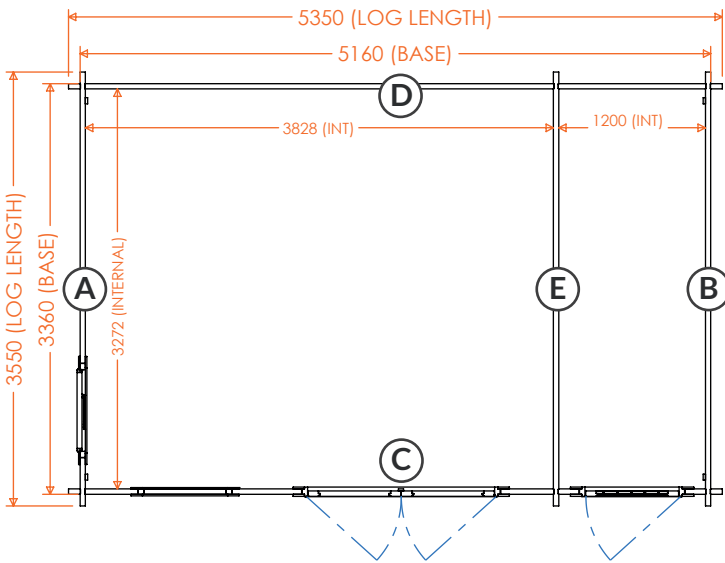

**RIDGE HEIGHT:** 2470mm  
**EAVES HEIGHT:** 2192mm  
**GROSS BASE SIZE:** 4560 x 3960mm  
**GROSS SIZE INC ROOF:** 4950mm x 4950mm

**tiger**<sup>®</sup>

**18x12w Procas Storage 44mm  
1812PRO-44**

**RIDGE HEIGHT:** 2470mm  
**EAVES HEIGHT:** 2192mm  
**GROSS BASE SIZE:** 5160 x 3360mm  
**GROSS SIZE INC ROOF:** 5550mm x 4350mm

**18x14w Procas Storage 44mm  
1814PRO-44**

**RIDGE HEIGHT:** 2470mm  
**EAVES HEIGHT:** 2192mm  
**GROSS BASE SIZE:** 5160 x 3960mm  
**GROSS SIZE INC ROOF:** 5550mm x 4950mm

**tiger**<sup>®</sup>

**RIDGE HEIGHT:** 2470mm  
**EAVES HEIGHT:** 2192mm  
**GROSS BASE SIZE:** 5760 x 3960mm  
**GROSS SIZE INC ROOF:** 5950mm x 4950mm