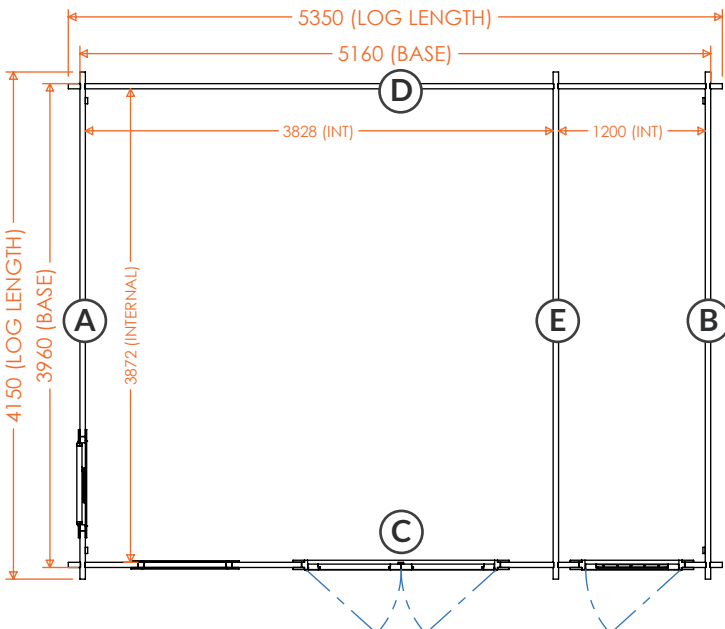

**RIDGE HEIGHT:** 2470mm  
**EAVES HEIGHT:** 2192mm  
**GROSS BASE SIZE:** 4560 x 3960mm  
**GROSS SIZE INC ROOF:** 4950mm x 4950mm

**tiger**<sup>®</sup>

# Procas Storage | 44mm Log Cabin Floorplans

**18x10w Procas Storage 44mm  
1810PRO-44**

**RIDGE HEIGHT:** 2470mm  
**EAVES HEIGHT:** 2192mm  
**GROSS BASE SIZE:** 5160 x 2760mm  
**GROSS SIZE INC ROOF:** 5550mm x 3750mm

**18x12w Procas Storage 44mm  
1812PRO-44**

**RIDGE HEIGHT:** 2470mm  
**EAVES HEIGHT:** 2192mm  
**GROSS BASE SIZE:** 5160 x 3360mm  
**GROSS SIZE INC ROOF:** 5550mm x 4350mm

**18x14w Procas Storage 44mm  
1814PRO-44**

**RIDGE HEIGHT:** 2470mm  
**EAVES HEIGHT:** 2192mm  
**GROSS BASE SIZE:** 5160 x 3960mm  
**GROSS SIZE INC ROOF:** 5550mm x 4950mm

**tiger**<sup>®</sup>