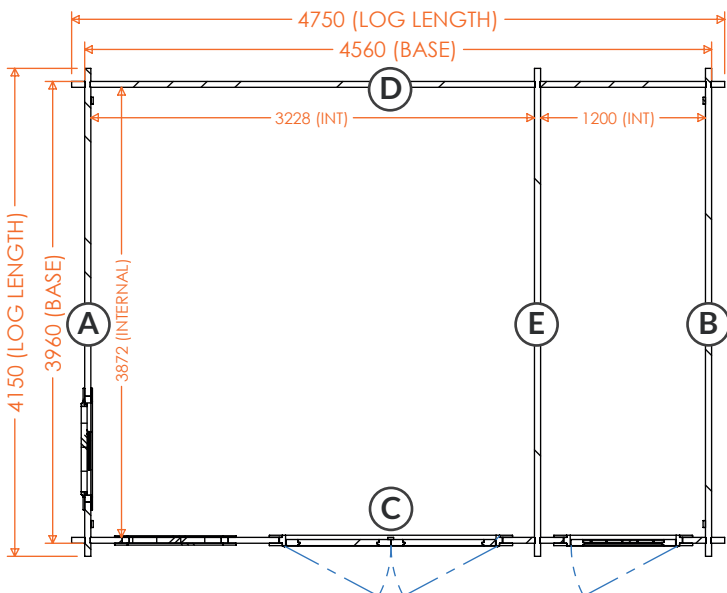

# Procas Storage | 44mm Log Cabin Floorplans

**16x10w Procas Storage 44mm**  
**1610PRO-44**

**RIDGE HEIGHT:** 2470mm  
**EAVES HEIGHT:** 2192mm  
**GROSS BASE SIZE:** 4560 x 2760mm  
**GROSS SIZE INC ROOF:** 4950mm x 3750mm

**16x12w Procas Storage 44mm**  
**1612PRO-44**

**RIDGE HEIGHT:** 2470mm  
**EAVES HEIGHT:** 2192mm  
**GROSS BASE SIZE:** 4560 x 3360mm  
**GROSS SIZE INC ROOF:** 4950mm x 4350mm

**16x14w Procas Storage 44mm**  
**1614PRO-44**

**RIDGE HEIGHT:** 2470mm  
**EAVES HEIGHT:** 2192mm  
**GROSS BASE SIZE:** 4560 x 3960mm  
**GROSS SIZE INC ROOF:** 4950mm x 4950mm

**tiger**<sup>®</sup>

**RIDGE HEIGHT:** 2470mm  
**EAVES HEIGHT:** 2192mm  
**GROSS BASE SIZE:** 5760 x 3960mm  
**GROSS SIZE INC ROOF:** 5950mm x 4950mm