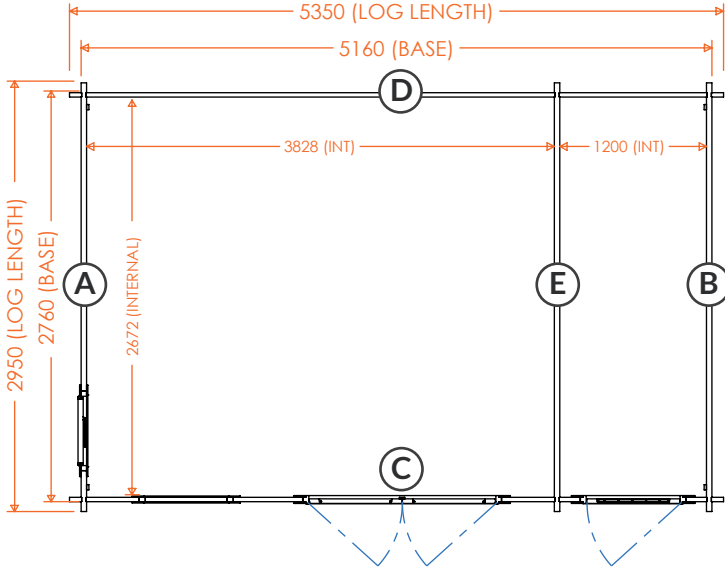

tiger®

Procas Storage | 44mm Log Cabin Floorplans

**18x10w Procas Storage 44mm
1810PRO-44**

RIDGE HEIGHT: 2470mm
EAVES HEIGHT: 2192mm
GROSS BASE SIZE: 5160 x 2760mm
GROSS SIZE INC ROOF: 5550mm x 3750mm