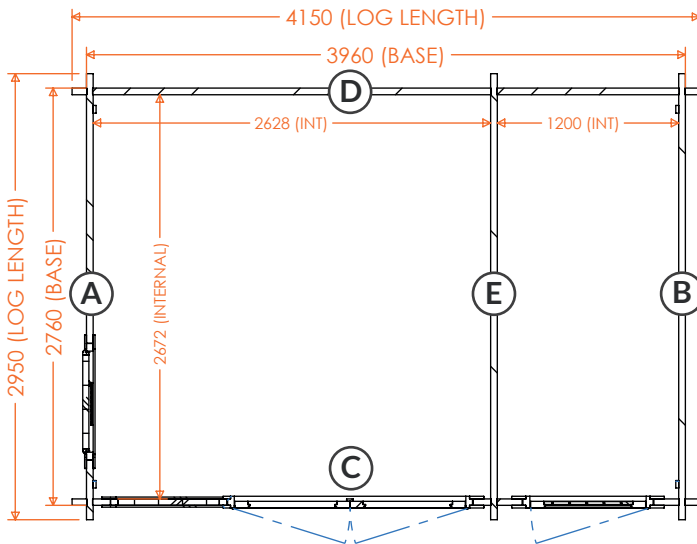

# Procas Storage | 44mm Log Cabin Floorplans

**14x10w Procas Storage 44mm  
1410PRO-44**

**RIDGE HEIGHT:** 2470mm  
**EAVES HEIGHT:** 2192mm  
**GROSS BASE SIZE:** 3960 x 2760mm  
**GROSS SIZE INC ROOF:** 4350mm x 3750mm

**14x12w Procas Storage 44mm  
1412PRO-44**

**RIDGE HEIGHT:** 2470mm  
**EAVES HEIGHT:** 2192mm  
**GROSS BASE SIZE:** 3960 x 3360mm  
**GROSS SIZE INC ROOF:** 4350mm x 4350mm

**tiger**<sup>®</sup>

20x12w Procas Storage 44mm  
**2012PRO-44**

**RIDGE HEIGHT:** 2470mm  
**EAVES HEIGHT:** 2192mm  
**GROSS BASE SIZE:** 5760 x 3360mm  
**GROSS SIZE INC ROOF:** 5950mm x 4350mm

20x14w Procas Storage 44mm  
**2014PRO-44**

**RIDGE HEIGHT:** 2470mm  
**EAVES HEIGHT:** 2192mm  
**GROSS BASE SIZE:** 5760 x 3960mm  
**GROSS SIZE INC ROOF:** 5950mm x 4950mm