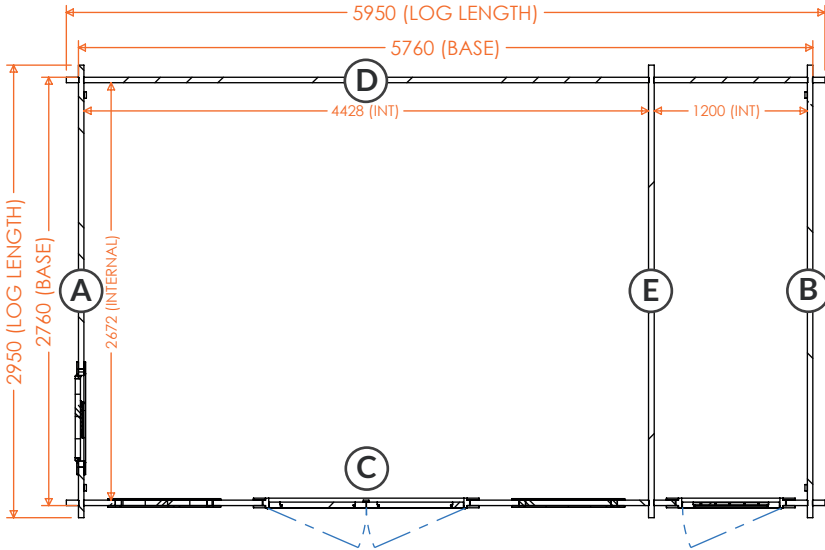

tiger®

Procas Storage | 44mm Log Cabin Floorplans

20x10w Procas Storage 44mm
2010PRO-44

RIDGE HEIGHT: 2470mm
EAVES HEIGHT: 2192mm
GROSS BASE SIZE: 5760 x 2760mm
GROSS SIZE INC ROOF: 5950mm x 3750mm