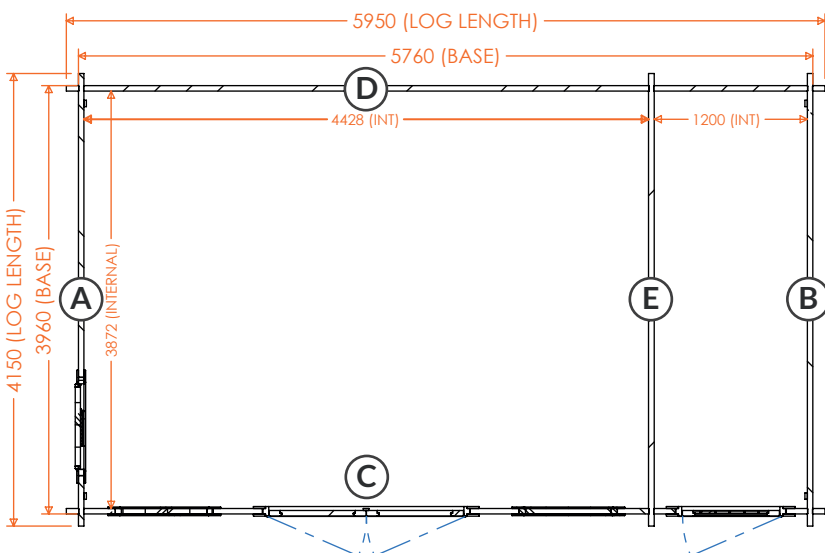

**RIDGE HEIGHT:** 2470mm  
**EAVES HEIGHT:** 2192mm  
**GROSS BASE SIZE:** 5160 x 3960mm  
**GROSS SIZE INC ROOF:** 5550mm x 4950mm

**tiger**<sup>®</sup>

# Procas Storage | 44mm Log Cabin Floorplans

20x10w Procas Storage 44mm  
**2010PRO-44**

**RIDGE HEIGHT:** 2470mm  
**EAVES HEIGHT:** 2192mm  
**GROSS BASE SIZE:** 5760 x 2760mm  
**GROSS SIZE INC ROOF:** 5950mm x 3750mm

20x12w Procas Storage 44mm  
**2012PRO-44**

**RIDGE HEIGHT:** 2470mm  
**EAVES HEIGHT:** 2192mm  
**GROSS BASE SIZE:** 5760 x 3360mm  
**GROSS SIZE INC ROOF:** 5950mm x 4350mm

20x14w Procas Storage 44mm  
**2014PRO-44**

**RIDGE HEIGHT:** 2470mm  
**EAVES HEIGHT:** 2192mm  
**GROSS BASE SIZE:** 5760 x 3960mm  
**GROSS SIZE INC ROOF:** 5950mm x 4950mm