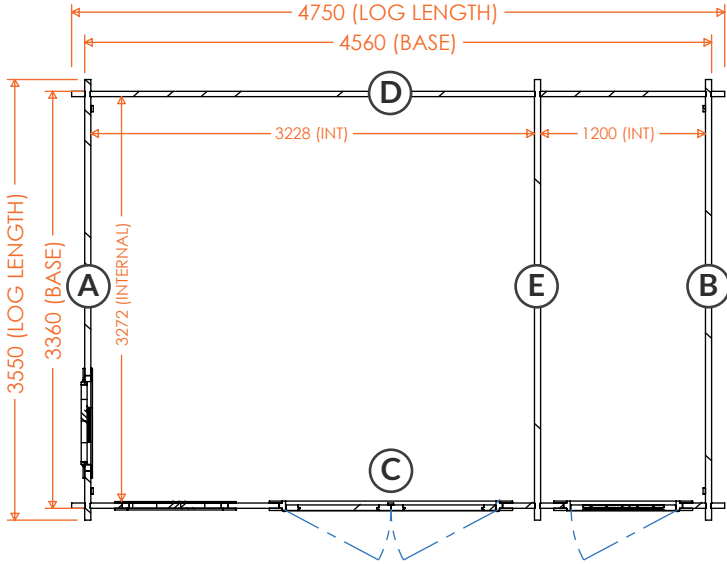

# Procas Storage | 44mm Log Cabin Floorplans

**14x10w Procas Storage 44mm  
1410PRO-44**

**RIDGE HEIGHT:** 2470mm  
**EAVES HEIGHT:** 2192mm  
**GROSS BASE SIZE:** 3960 x 2760mm  
**GROSS SIZE INC ROOF:** 4350mm x 3750mm

**14x12w Procas Storage 44mm  
1412PRO-44**

**RIDGE HEIGHT:** 2470mm  
**EAVES HEIGHT:** 2192mm  
**GROSS BASE SIZE:** 3960 x 3360mm  
**GROSS SIZE INC ROOF:** 4350mm x 4350mm

**tiger**<sup>®</sup>

# Procas Storage | 44mm Log Cabin Floorplans

**16x10w Procas Storage 44mm**  
**1610PRO-44**

**RIDGE HEIGHT:** 2470mm  
**EAVES HEIGHT:** 2192mm  
**GROSS BASE SIZE:** 4560 x 2760mm  
**GROSS SIZE INC ROOF:** 4950mm x 3750mm

**RIDGE HEIGHT:** 2470mm  
**EAVES HEIGHT:** 2192mm  
**GROSS BASE SIZE:** 5760 x 3960mm  
**GROSS SIZE INC ROOF:** 5950mm x 4950mm