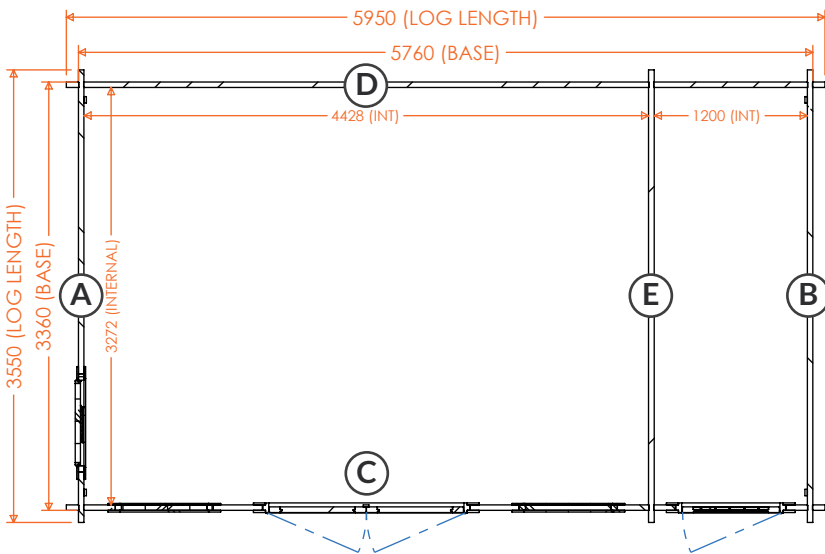

**RIDGE HEIGHT:** 2470mm  
**EAVES HEIGHT:** 2192mm  
**GROSS BASE SIZE:** 5160 x 3960mm  
**GROSS SIZE INC ROOF:** 5550mm x 4950mm

**tiger**<sup>®</sup>

# Procas Storage | 44mm Log Cabin Floorplans

20x10w Procas Storage 44mm  
**2010PRO-44**

**RIDGE HEIGHT:** 2470mm  
**EAVES HEIGHT:** 2192mm  
**GROSS BASE SIZE:** 5760 x 2760mm  
**GROSS SIZE INC ROOF:** 5950mm x 3750mm

20x12w Procas Storage 44mm  
**2012PRO-44**

**RIDGE HEIGHT:** 2470mm  
**EAVES HEIGHT:** 2192mm  
**GROSS BASE SIZE:** 5760 x 3360mm  
**GROSS SIZE INC ROOF:** 5950mm x 4350mm

20x14w Procas Storage 44mm  
**2014PRO-44**

**RIDGE HEIGHT:** 2470mm  
**EAVES HEIGHT:** 2192mm  
**GROSS BASE SIZE:** 5760 x 3960mm  
**GROSS SIZE INC ROOF:** 5950mm x 4950mm