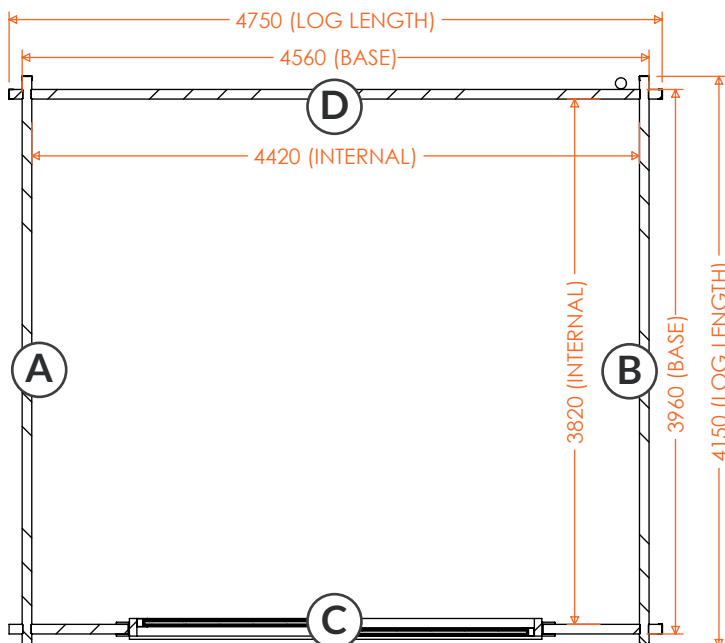

**RIDGE HEIGHT:** 2489mm  
**EAVES HEIGHT:** 2220mm  
**GROSS BASE SIZE:** 3960 x 3960mm  
**GROSS SIZE INC ROOF:** 4150mm x 4455mm

**tiger**<sup>®</sup>

## Obsidian | 70mm Log Cabin Floorplans

16x10w Obsidian 70mm  
**100624JW02**

**RIDGE HEIGHT:** 2489mm  
**EAVES HEIGHT:** 2220mm  
**GROSS BASE SIZE:** 4560 x 2760mm  
**GROSS SIZE INC ROOF:** 4750mm x 3255mm

16x12w Obsidian 70mm  
**100624JW05**

**RIDGE HEIGHT:** 2489mm  
**EAVES HEIGHT:** 2220mm  
**GROSS BASE SIZE:** 4560 x 3360mm  
**GROSS SIZE INC ROOF:** 4750mm x 3855mm

16x14w Obsidian 70mm  
**100624JW08**

**RIDGE HEIGHT:** 2489mm  
**EAVES HEIGHT:** 2220mm  
**GROSS BASE SIZE:** 4560 x 3960mm  
**GROSS SIZE INC ROOF:** 4750mm x 4455mm

**tiger**<sup>®</sup>