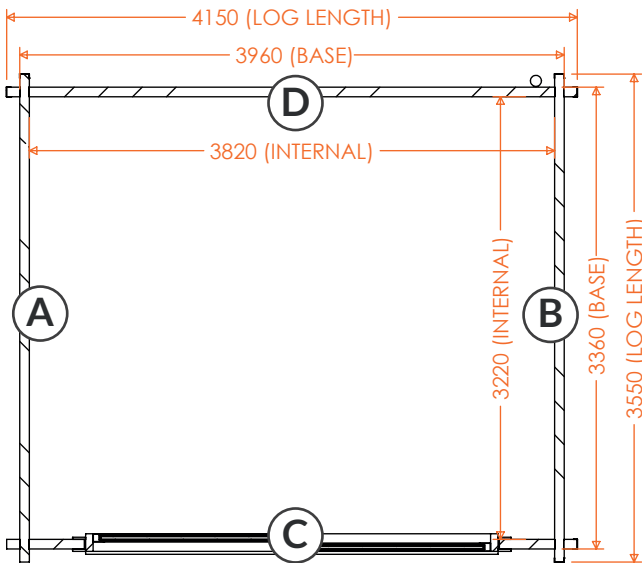

## Obsidian | 70mm Log Cabin Floorplans

**14x10w Obsidian 70mm  
100624JW01**

**RIDGE HEIGHT:** 2489mm  
**EAVES HEIGHT:** 2220mm  
**GROSS BASE SIZE:** 3960 x 2760mm  
**GROSS SIZE INC ROOF:** 4150mm x 3255mm

**14x12w Obsidian 70mm  
100624JW04**

**RIDGE HEIGHT:** 2489mm  
**EAVES HEIGHT:** 2220mm  
**GROSS BASE SIZE:** 3960 x 3360mm  
**GROSS SIZE INC ROOF:** 4150mm x 3855mm

**14x14w Obsidian 70mm  
100624JW07**

**RIDGE HEIGHT:** 2489mm  
**EAVES HEIGHT:** 2220mm  
**GROSS BASE SIZE:** 3960 x 3960mm  
**GROSS SIZE INC ROOF:** 4150mm x 4455mm

**tiger**<sup>®</sup>

**RIDGE HEIGHT:** 2489mm  
**EAVES HEIGHT:** 2220mm  
**GROSS BASE SIZE:** 4560 x 3960mm  
**GROSS SIZE INC ROOF:** 4750mm x 4455mm

**tiger**<sup>®</sup>