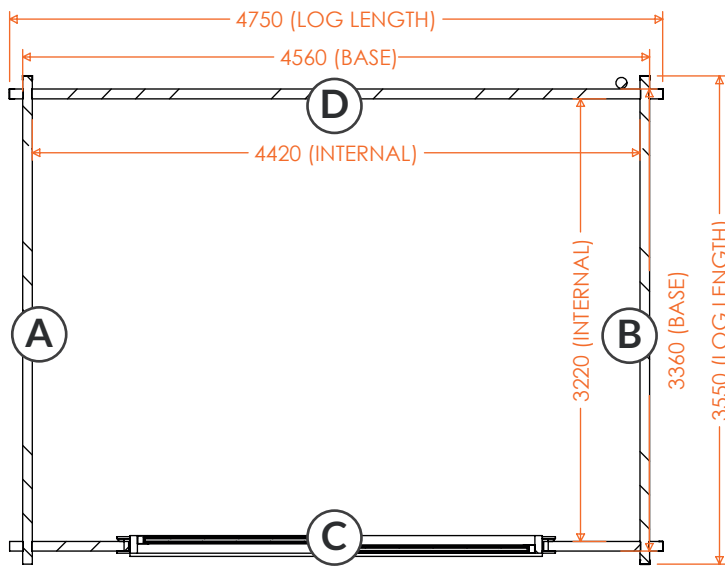

**RIDGE HEIGHT:** 2489mm  
**EAVES HEIGHT:** 2220mm  
**GROSS BASE SIZE:** 3960 x 3960mm  
**GROSS SIZE INC ROOF:** 4150mm x 4455mm

**tiger**<sup>®</sup>

## Obsidian | 70mm Log Cabin Floorplans

16x10w Obsidian 70mm  
**100624JW02**

**RIDGE HEIGHT:** 2489mm  
**EAVES HEIGHT:** 2220mm  
**GROSS BASE SIZE:** 4560 x 2760mm  
**GROSS SIZE INC ROOF:** 4750mm x 3255mm

16x12w Obsidian 70mm  
**100624JW05**

**RIDGE HEIGHT:** 2489mm  
**EAVES HEIGHT:** 2220mm  
**GROSS BASE SIZE:** 4560 x 3360mm  
**GROSS SIZE INC ROOF:** 4750mm x 3855mm

16x14w Obsidian 70mm  
**100624JW08**

**RIDGE HEIGHT:** 2489mm  
**EAVES HEIGHT:** 2220mm  
**GROSS BASE SIZE:** 4560 x 3960mm  
**GROSS SIZE INC ROOF:** 4750mm x 4455mm

**tiger**<sup>®</sup>