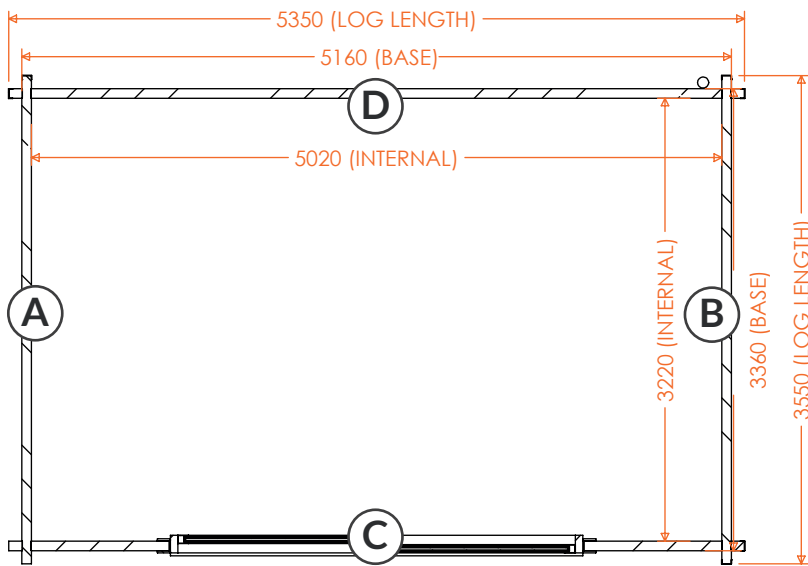

16x12w Obsidian 70mm  
**100624JW05**

**RIDGE HEIGHT:** 2489mm  
**EAVES HEIGHT:** 2220mm  
**GROSS BASE SIZE:** 4560 x 3360mm  
**GROSS SIZE INC ROOF:** 4750mm x 3855mm

16x14w Obsidian 70mm  
**100624JW08**

**RIDGE HEIGHT:** 2489mm  
**EAVES HEIGHT:** 2220mm  
**GROSS BASE SIZE:** 4560 x 3960mm  
**GROSS SIZE INC ROOF:** 4750mm x 4455mm

**tiger**<sup>®</sup>

## Obsidian | 70mm Log Cabin Floorplans

18x10w Obsidian 70mm  
**100624JW03**

**RIDGE HEIGHT:** 2489mm  
**EAVES HEIGHT:** 2220mm  
GROSS BASE SIZE: 5160 x 2760mm  
GROSS SIZE INC ROOF: 5350mm x 3255mm

18x12w Obsidian 70mm  
**100624JW06**

**RIDGE HEIGHT:** 2489mm  
**EAVES HEIGHT:** 2220mm  
GROSS BASE SIZE: 5160 x 3360mm  
GROSS SIZE INC ROOF: 5350mm x 3855mm

18x14w Obsidian 70mm  
**100624JW09**

**RIDGE HEIGHT:** 2489mm  
**EAVES HEIGHT:** 2220mm  
GROSS BASE SIZE: 5160 x 3960mm  
GROSS SIZE INC ROOF: 5350mm x 4455mm