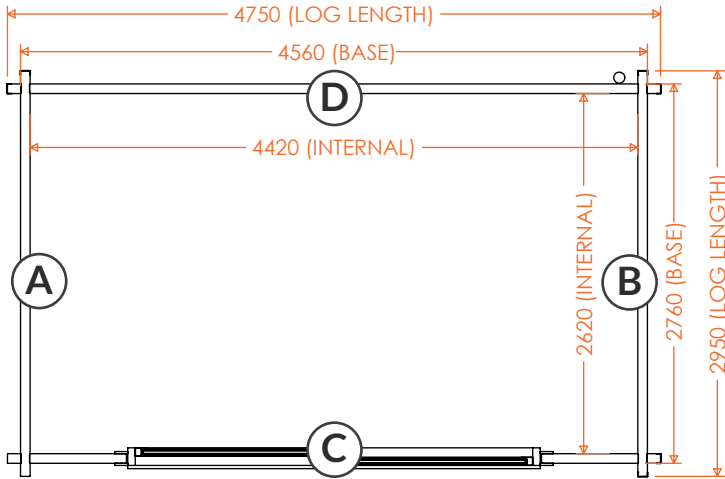

tiger®

Obsidian | 70mm Log Cabin Floorplans

16x10w Obsidian 70mm
100624JW02

RIDGE HEIGHT: 2489mm
EAVES HEIGHT: 2220mm
GROSS BASE SIZE: 4560 x 2760mm
GROSS SIZE INC ROOF: 4750mm x 3255mm