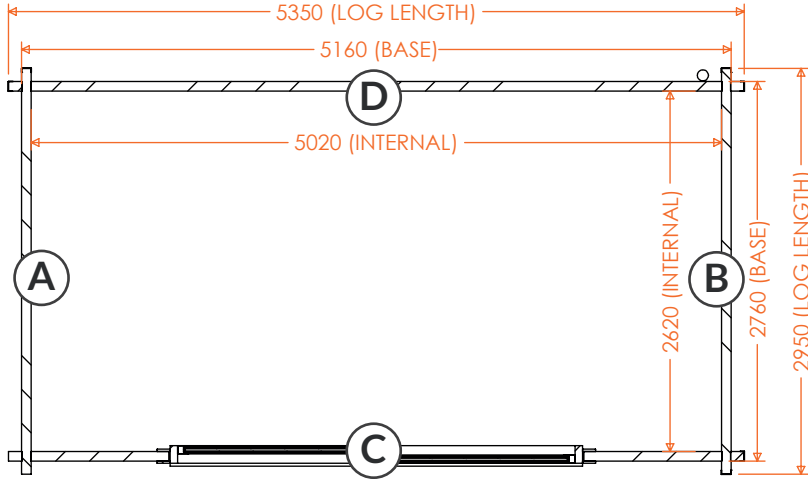

16x12w Obsidian 70mm  
**100624JW05**

**RIDGE HEIGHT:** 2489mm  
**EAVES HEIGHT:** 2220mm  
**GROSS BASE SIZE:** 4560 x 3360mm  
**GROSS SIZE INC ROOF:** 4750mm x 3855mm

16x14w Obsidian 70mm  
**100624JW08**

**RIDGE HEIGHT:** 2489mm  
**EAVES HEIGHT:** 2220mm  
**GROSS BASE SIZE:** 4560 x 3960mm  
**GROSS SIZE INC ROOF:** 4750mm x 4455mm

**tiger**<sup>®</sup>

## Obsidian | 70mm Log Cabin Floorplans

18x10w Obsidian 70mm  
**100624JW03**

**RIDGE HEIGHT:** 2489mm  
**EAVES HEIGHT:** 2220mm  
GROSS BASE SIZE: 5160 x 2760mm  
GROSS SIZE INC ROOF: 5350mm x 3255mm

18x12w Obsidian 70mm  
**100624JW06**

**RIDGE HEIGHT:** 2489mm  
**EAVES HEIGHT:** 2220mm  
GROSS BASE SIZE: 5160 x 3360mm  
GROSS SIZE INC ROOF: 5350mm x 3855mm

18x14w Obsidian 70mm  
**100624JW09**

**RIDGE HEIGHT:** 2489mm  
**EAVES HEIGHT:** 2220mm  
GROSS BASE SIZE: 5160 x 3960mm  
GROSS SIZE INC ROOF: 5350mm x 4455mm