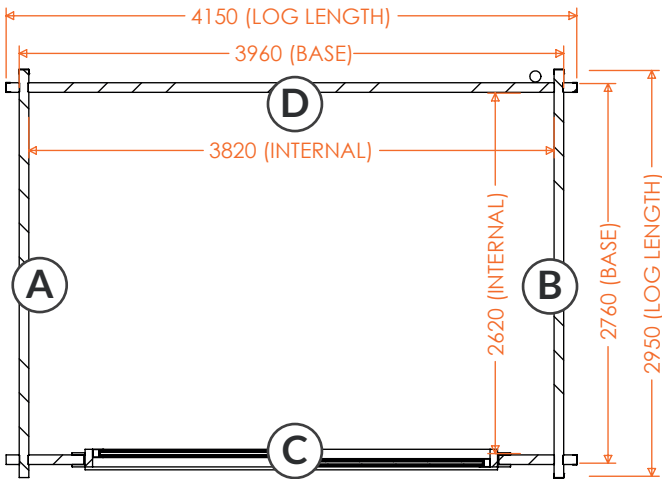

## Obsidian | 70mm Log Cabin Floorplans

**14x10w Obsidian 70mm  
100624JW01**

**RIDGE HEIGHT:** 2489mm  
**EAVES HEIGHT:** 2220mm  
**GROSS BASE SIZE:** 3960 x 2760mm  
**GROSS SIZE INC ROOF:** 4150mm x 3255mm

**14x12w Obsidian 70mm  
100624JW04**

**RIDGE HEIGHT:** 2489mm  
**EAVES HEIGHT:** 2220mm  
**GROSS BASE SIZE:** 3960 x 3360mm  
**GROSS SIZE INC ROOF:** 4150mm x 3855mm

**14x14w Obsidian 70mm  
100624JW07**

**RIDGE HEIGHT:** 2489mm  
**EAVES HEIGHT:** 2220mm  
**GROSS BASE SIZE:** 3960 x 3960mm  
**GROSS SIZE INC ROOF:** 4150mm x 4455mm

**tiger**<sup>®</sup>

16x12w Obsidian 70mm  
**100624JW05**

**RIDGE HEIGHT:** 2489mm  
**EAVES HEIGHT:** 2220mm  
**GROSS BASE SIZE:** 4560 x 3360mm  
**GROSS SIZE INC ROOF:** 4750mm x 3855mm

16x14w Obsidian 70mm  
**100624JW08**