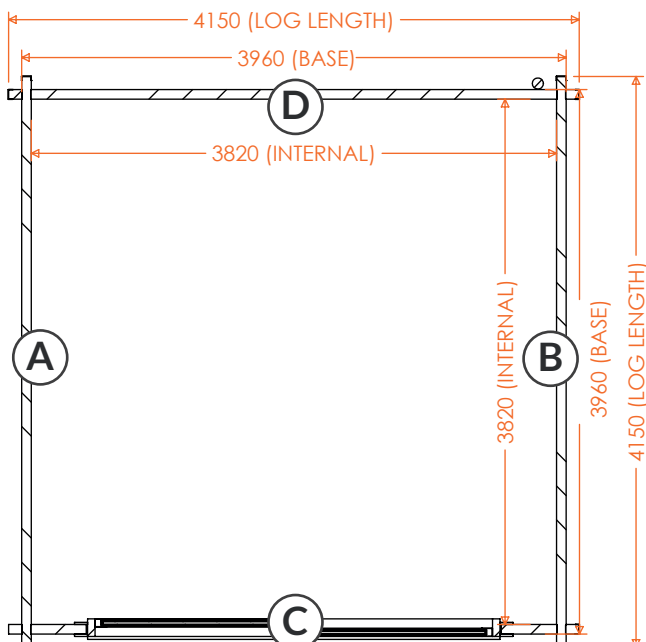

## Obsidian | 70mm Log Cabin Floorplans

**14x10w Obsidian 70mm  
100624JW01**

**RIDGE HEIGHT:** 2489mm  
**EAVES HEIGHT:** 2220mm  
**GROSS BASE SIZE:** 3960 x 2760mm  
**GROSS SIZE INC ROOF:** 4150mm x 3255mm

**14x12w Obsidian 70mm  
100624JW04**

**RIDGE HEIGHT:** 2489mm  
**EAVES HEIGHT:** 2220mm  
**GROSS BASE SIZE:** 3960 x 3360mm  
**GROSS SIZE INC ROOF:** 4150mm x 3855mm

**14x14w Obsidian 70mm  
100624JW07**

**RIDGE HEIGHT:** 2489mm  
**EAVES HEIGHT:** 2220mm  
**GROSS BASE SIZE:** 3960 x 3960mm  
**GROSS SIZE INC ROOF:** 4150mm x 4455mm

**tiger**<sup>®</sup>

16x12w Obsidian 70mm  
**100624JW05**

**RIDGE HEIGHT:** 2489mm  
**EAVES HEIGHT:** 2220mm  
**GROSS BASE SIZE:** 4560 x 3360mm  
**GROSS SIZE INC ROOF:** 4750mm x 3855mm

16x14w Obsidian 70mm  
**100624JW08**