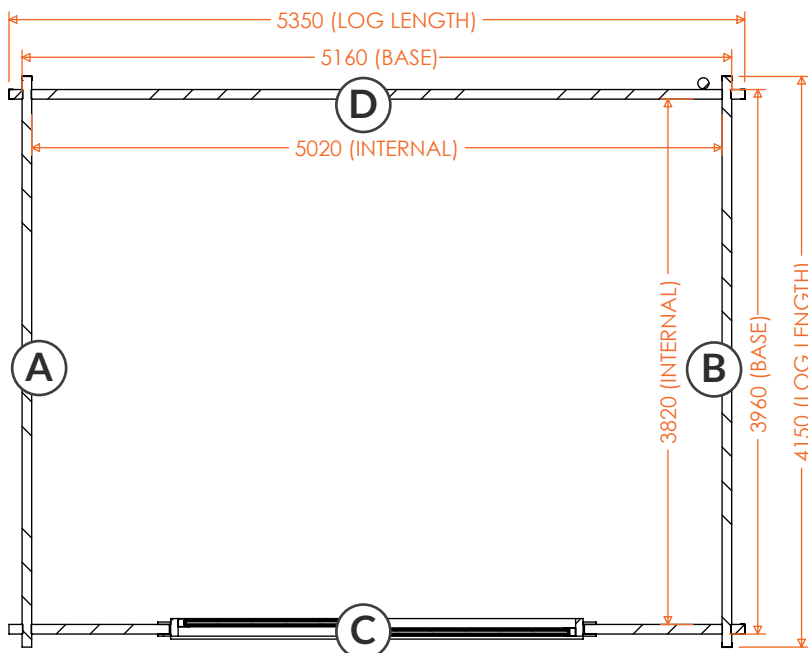

16x12w Obsidian 70mm  
**100624JW05**

**RIDGE HEIGHT:** 2489mm  
**EAVES HEIGHT:** 2220mm  
**GROSS BASE SIZE:** 4560 x 3360mm  
**GROSS SIZE INC ROOF:** 4750mm x 3855mm

16x14w Obsidian 70mm  
**100624JW08**

**RIDGE HEIGHT:** 2489mm  
**EAVES HEIGHT:** 2220mm  
**GROSS BASE SIZE:** 4560 x 3960mm  
**GROSS SIZE INC ROOF:** 4750mm x 4455mm

**tiger**<sup>®</sup>

## Obsidian | 70mm Log Cabin Floorplans

18x10w Obsidian 70mm  
**100624JW03**

**RIDGE HEIGHT:** 2489mm  
**EAVES HEIGHT:** 2220mm  
GROSS BASE SIZE: 5160 x 2760mm  
GROSS SIZE INC ROOF: 5350mm x 3255mm

18x12w Obsidian 70mm  
**100624JW06**

**RIDGE HEIGHT:** 2489mm  
**EAVES HEIGHT:** 2220mm  
GROSS BASE SIZE: 5160 x 3360mm  
GROSS SIZE INC ROOF: 5350mm x 3855mm

18x14w Obsidian 70mm  
**100624JW09**

**RIDGE HEIGHT:** 2489mm  
**EAVES HEIGHT:** 2220mm  
GROSS BASE SIZE: 5160 x 3960mm  
GROSS SIZE INC ROOF: 5350mm x 4455mm