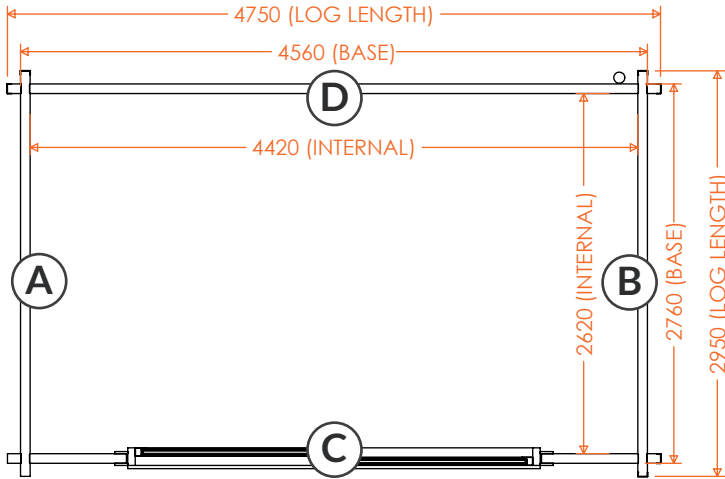

APEX HEIGHT: 2489mm
EAVES HEIGHT: 2220mm
GROSS BASE SIZE: 3960 x 3360mm
GROSS SIZE INC ROOF: 4150mm x 3855mm

**14x14w Obsidian 70mm
100624JW07**

APEX HEIGHT: 2489mm
EAVES HEIGHT: 2220mm
GROSS BASE SIZE: 3960 x 3960mm
GROSS SIZE INC ROOF: 4150mm x 4455mm

tiger[®]

Obsidian | 70mm Log Cabin Floorplans

16x10w Obsidian 70mm
100624JW02

APEX HEIGHT: 2489mm
EAVES HEIGHT: 2220mm
GROSS BASE SIZE: 4560 x 2760mm
GROSS SIZE INC ROOF: 4750mm x 3255mm

16x12w Obsidian 70mm
100624JW05

APEX HEIGHT: 2489mm
EAVES HEIGHT: 2220mm
GROSS BASE SIZE: 4560 x 3360mm
GROSS SIZE INC ROOF: 4750mm x 3855mm

16x14w Obsidian 70mm
100624JW08

APEX HEIGHT: 2489mm
EAVES HEIGHT: 2220mm
GROSS BASE SIZE: 4560 x 3960mm
GROSS SIZE INC ROOF: 4750mm x 4455mm

APEX HEIGHT: 2489mm
EAVES HEIGHT: 2220mm
GROSS BASE SIZE: 5160 x 3360mm
GROSS SIZE INC ROOF: 5350mm x 3855mm

**18x14w Obsidian 70mm
100624JW09**

APEX HEIGHT: 2489mm
EAVES HEIGHT: 2220mm
GROSS BASE SIZE: 5160 x 3960mm
GROSS SIZE INC ROOF: 5350mm x 4455mm