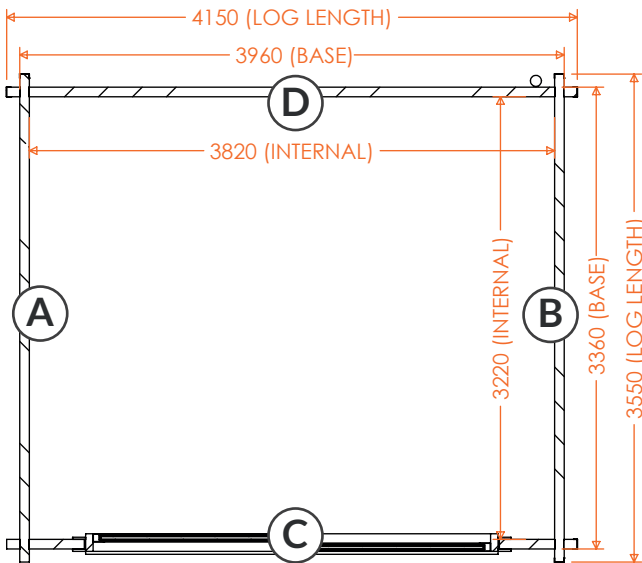

tiger[®]

Obsidian | 70mm Log Cabin Floorplans

**14x10w Obsidian 70mm
100624JW01**

APEX HEIGHT: 2489mm
EAVES HEIGHT: 2220mm
GROSS BASE SIZE: 3960 x 2760mm
GROSS SIZE INC ROOF: 4150mm x 3255mm

**14x12w Obsidian 70mm
100624JW04**

APEX HEIGHT: 2489mm
EAVES HEIGHT: 2220mm
GROSS BASE SIZE: 3960 x 3360mm
GROSS SIZE INC ROOF: 4150mm x 3855mm

**14x14w Obsidian 70mm
100624JW07**

APEX HEIGHT: 2489mm
EAVES HEIGHT: 2220mm
GROSS BASE SIZE: 3960 x 3960mm
GROSS SIZE INC ROOF: 4150mm x 4455mm

tiger[®]

Obsidian | 70mm Log Cabin Floorplans

16x10w Obsidian 70mm
100624JW02

APEX HEIGHT: 2489mm
EAVES HEIGHT: 2220mm
GROSS BASE SIZE: 4560 x 2760mm
GROSS SIZE INC ROOF: 4750mm x 3255mm

16x12w Obsidian 70mm
100624JW05

APEX HEIGHT: 2489mm
EAVES HEIGHT: 2220mm
GROSS BASE SIZE: 4560 x 3360mm
GROSS SIZE INC ROOF: 4750mm x 3855mm

16x14w Obsidian 70mm
100624JW08

APEX HEIGHT: 2489mm
EAVES HEIGHT: 2220mm
GROSS BASE SIZE: 4560 x 3960mm
GROSS SIZE INC ROOF: 4750mm x 4455mm