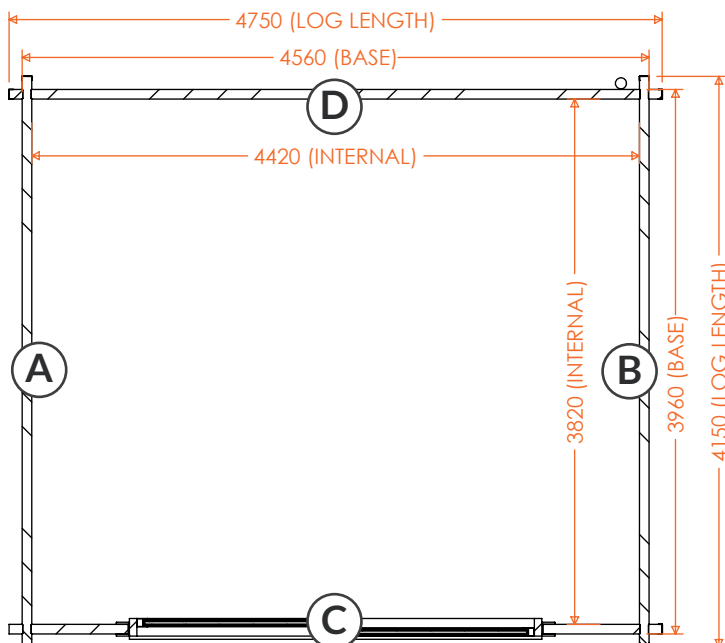

tiger[®]

Obsidian | 70mm Log Cabin Floorplans

16x10w Obsidian 70mm
100624JW02

APEX HEIGHT: 2489mm
EAVES HEIGHT: 2220mm
GROSS BASE SIZE: 4560 x 2760mm
GROSS SIZE INC ROOF: 4750mm x 3255mm

16x12w Obsidian 70mm
100624JW05

APEX HEIGHT: 2489mm
EAVES HEIGHT: 2220mm
GROSS BASE SIZE: 4560 x 3360mm
GROSS SIZE INC ROOF: 4750mm x 3855mm

16x14w Obsidian 70mm
100624JW08

APEX HEIGHT: 2489mm
EAVES HEIGHT: 2220mm
GROSS BASE SIZE: 4560 x 3960mm
GROSS SIZE INC ROOF: 4750mm x 4455mm

tiger[®]

Obsidian | 70mm Log Cabin Floorplans

**18x10w Obsidian 70mm
100624JW03**

APEX HEIGHT: 2489mm
EAVES HEIGHT: 2220mm
GROSS BASE SIZE: 5160 x 2760mm
GROSS SIZE INC ROOF: 5350mm x 3255mm

**18x12w Obsidian 70mm
100624JW06**

APEX HEIGHT: 2489mm
EAVES HEIGHT: 2220mm
GROSS BASE SIZE: 5160 x 3360mm
GROSS SIZE INC ROOF: 5350mm x 3855mm

**18x14w Obsidian 70mm
100624JW09**

APEX HEIGHT: 2489mm
EAVES HEIGHT: 2220mm
GROSS BASE SIZE: 5160 x 3960mm
GROSS SIZE INC ROOF: 5350mm x 4455mm