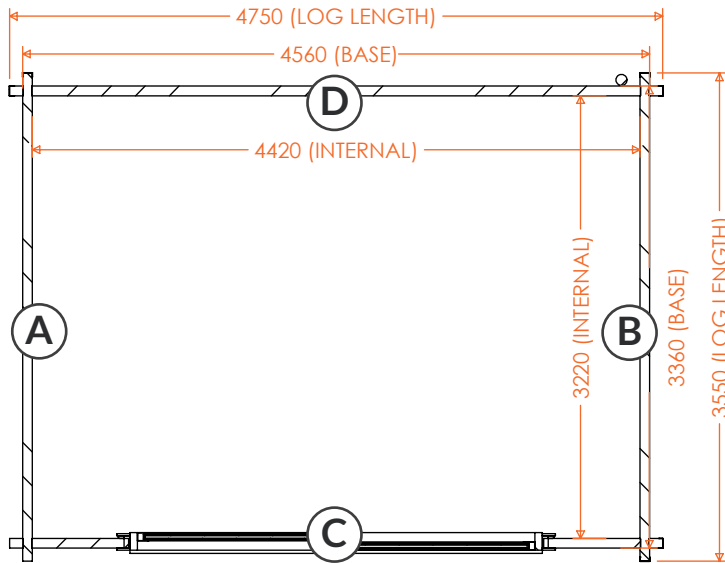

tiger[®]

Obsidian | 70mm Log Cabin Floorplans

**14x10w Obsidian 70mm
100624JW01**

APEX HEIGHT: 2489mm
EAVES HEIGHT: 2220mm
GROSS BASE SIZE: 3960 x 2760mm
GROSS SIZE INC ROOF: 4150mm x 3255mm

**14x12w Obsidian 70mm
100624JW04**

APEX HEIGHT: 2489mm
EAVES HEIGHT: 2220mm
GROSS BASE SIZE: 3960 x 3360mm
GROSS SIZE INC ROOF: 4150mm x 3855mm

**14x14w Obsidian 70mm
100624JW07**

APEX HEIGHT: 2489mm
EAVES HEIGHT: 2220mm
GROSS BASE SIZE: 3960 x 3960mm
GROSS SIZE INC ROOF: 4150mm x 4455mm

tiger[®]

Obsidian | 70mm Log Cabin Floorplans

16x10w Obsidian 70mm
100624JW02

APEX HEIGHT: 2489mm
EAVES HEIGHT: 2220mm
GROSS BASE SIZE: 4560 x 2760mm
GROSS SIZE INC ROOF: 4750mm x 3255mm

16x12w Obsidian 70mm
100624JW05

APEX HEIGHT: 2489mm
EAVES HEIGHT: 2220mm
GROSS BASE SIZE: 4560 x 3360mm
GROSS SIZE INC ROOF: 4750mm x 3855mm

16x14w Obsidian 70mm
100624JW08

APEX HEIGHT: 2489mm
EAVES HEIGHT: 2220mm
GROSS BASE SIZE: 4560 x 3960mm
GROSS SIZE INC ROOF: 4750mm x 4455mm