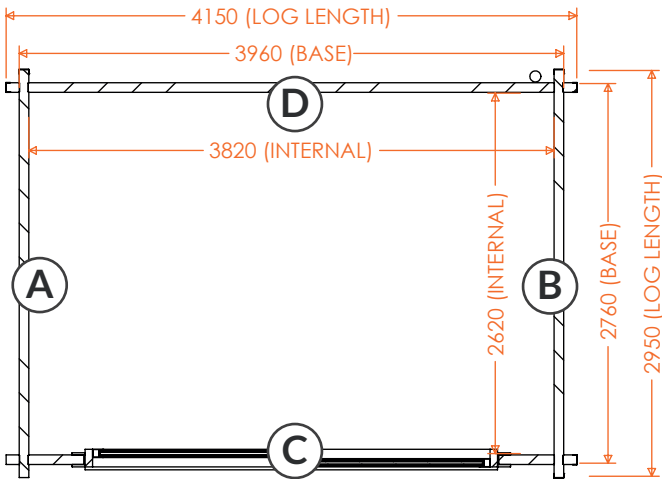

tiger[®]

Obsidian | 70mm Log Cabin Floorplans

**14x10w Obsidian 70mm
100624JW01**

APEX HEIGHT: 2489mm
EAVES HEIGHT: 2220mm
GROSS BASE SIZE: 3960 x 2760mm
GROSS SIZE INC ROOF: 4150mm x 3255mm

**14x12w Obsidian 70mm
100624JW04**

APEX HEIGHT: 2489mm
EAVES HEIGHT: 2220mm
GROSS BASE SIZE: 3960 x 3360mm
GROSS SIZE INC ROOF: 4150mm x 3855mm

**14x14w Obsidian 70mm
100624JW07**

APEX HEIGHT: 2489mm
EAVES HEIGHT: 2220mm
GROSS BASE SIZE: 3960 x 3960mm
GROSS SIZE INC ROOF: 4150mm x 4455mm

tiger[®]

Obsidian | 70mm Log Cabin Floorplans

16x10w Obsidian 70mm
100624JW02

APEX HEIGHT: 2489mm
EAVES HEIGHT: 2220mm
GROSS BASE SIZE: 4560 x 2760mm
GROSS SIZE INC ROOF: 4750mm x 3255mm

16x12w Obsidian 70mm
100624JW05

APEX HEIGHT: 2489mm
EAVES HEIGHT: 2220mm
GROSS BASE SIZE: 5160 x 3360mm
GROSS SIZE INC ROOF: 5350mm x 3855mm

**18x14w Obsidian 70mm
100624JW09**

APEX HEIGHT: 2489mm
EAVES HEIGHT: 2220mm
GROSS BASE SIZE: 5160 x 3960mm
GROSS SIZE INC ROOF: 5350mm x 4455mm