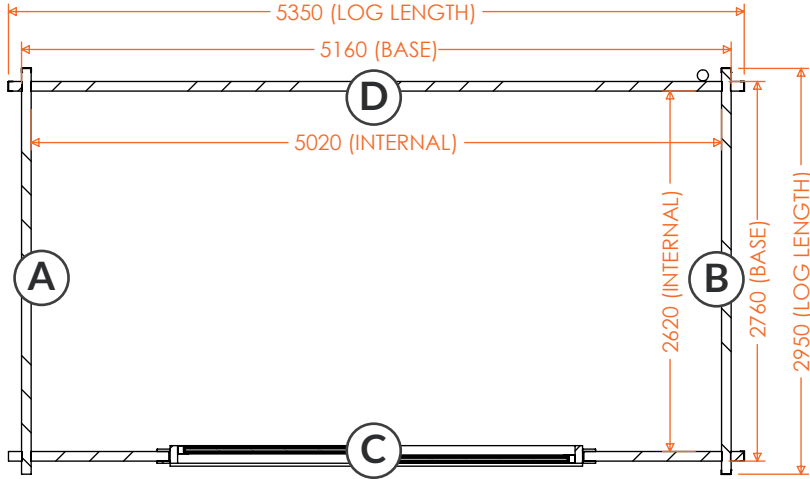

tiger[®]

Obsidian | 70mm Log Cabin Floorplans

16x10w Obsidian 70mm
100624JW02

APEX HEIGHT: 2489mm
EAVES HEIGHT: 2220mm
GROSS BASE SIZE: 4560 x 2760mm
GROSS SIZE INC ROOF: 4750mm x 3255mm

16x12w Obsidian 70mm
100624JW05

APEX HEIGHT: 2489mm
EAVES HEIGHT: 2220mm
GROSS BASE SIZE: 4560 x 3360mm
GROSS SIZE INC ROOF: 4750mm x 3855mm

16x14w Obsidian 70mm
100624JW08

APEX HEIGHT: 2489mm
EAVES HEIGHT: 2220mm
GROSS BASE SIZE: 4560 x 3960mm
GROSS SIZE INC ROOF: 4750mm x 4455mm

tiger[®]

Obsidian | 70mm Log Cabin Floorplans

**18x10w Obsidian 70mm
100624JW03**

APEX HEIGHT: 2489mm
EAVES HEIGHT: 2220mm
GROSS BASE SIZE: 5160 x 2760mm
GROSS SIZE INC ROOF: 5350mm x 3255mm

**18x12w Obsidian 70mm
100624JW06**

APEX HEIGHT: 2489mm
EAVES HEIGHT: 2220mm
GROSS BASE SIZE: 5160 x 3360mm
GROSS SIZE INC ROOF: 5350mm x 3855mm

**18x14w Obsidian 70mm
100624JW09**

APEX HEIGHT: 2489mm
EAVES HEIGHT: 2220mm
GROSS BASE SIZE: 5160 x 3960mm
GROSS SIZE INC ROOF: 5350mm x 4455mm