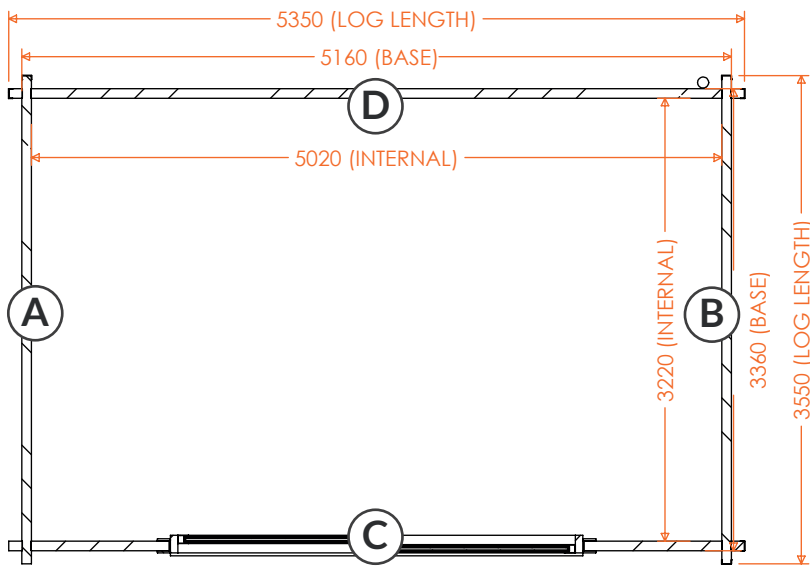

tiger[®]

Obsidian | 70mm Log Cabin Floorplans

16x10w Obsidian 70mm
100624JW02

APEX HEIGHT: 2489mm
EAVES HEIGHT: 2220mm
GROSS BASE SIZE: 4560 x 2760mm
GROSS SIZE INC ROOF: 4750mm x 3255mm

16x12w Obsidian 70mm
100624JW05

APEX HEIGHT: 2489mm
EAVES HEIGHT: 2220mm
GROSS BASE SIZE: 4560 x 3360mm
GROSS SIZE INC ROOF: 4750mm x 3855mm

16x14w Obsidian 70mm
100624JW08

APEX HEIGHT: 2489mm
EAVES HEIGHT: 2220mm
GROSS BASE SIZE: 4560 x 3960mm
GROSS SIZE INC ROOF: 4750mm x 4455mm

tiger[®]

Obsidian | 70mm Log Cabin Floorplans

**18x10w Obsidian 70mm
100624JW03**

APEX HEIGHT: 2489mm
EAVES HEIGHT: 2220mm
GROSS BASE SIZE: 5160 x 2760mm
GROSS SIZE INC ROOF: 5350mm x 3255mm

**18x12w Obsidian 70mm
100624JW06**

APEX HEIGHT: 2489mm
EAVES HEIGHT: 2220mm
GROSS BASE SIZE: 5160 x 3360mm
GROSS SIZE INC ROOF: 5350mm x 3855mm

**18x14w Obsidian 70mm
100624JW09**

APEX HEIGHT: 2489mm
EAVES HEIGHT: 2220mm
GROSS BASE SIZE: 5160 x 3960mm
GROSS SIZE INC ROOF: 5350mm x 4455mm