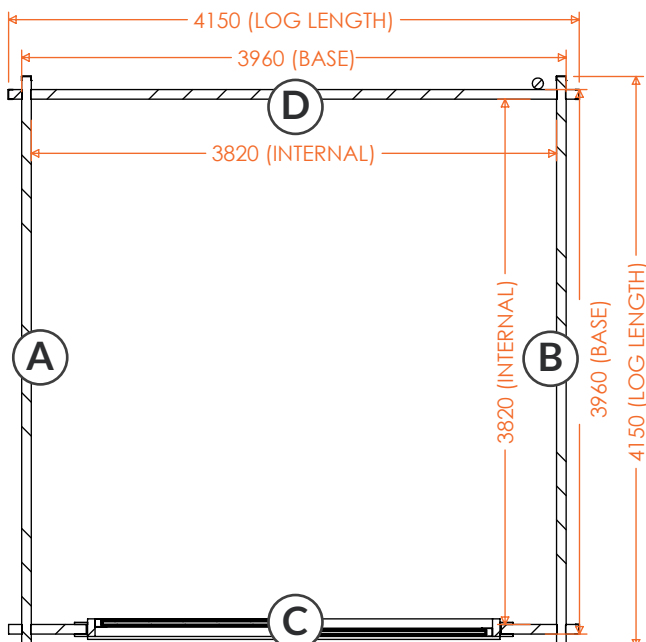

tiger[®]

Obsidian | 70mm Log Cabin Floorplans

**14x10w Obsidian 70mm
100624JW01**

APEX HEIGHT: 2489mm
EAVES HEIGHT: 2220mm
GROSS BASE SIZE: 3960 x 2760mm
GROSS SIZE INC ROOF: 4150mm x 3255mm

**14x12w Obsidian 70mm
100624JW04**

APEX HEIGHT: 2489mm
EAVES HEIGHT: 2220mm
GROSS BASE SIZE: 3960 x 3360mm
GROSS SIZE INC ROOF: 4150mm x 3855mm

**14x14w Obsidian 70mm
100624JW07**

APEX HEIGHT: 2489mm
EAVES HEIGHT: 2220mm
GROSS BASE SIZE: 3960 x 3960mm
GROSS SIZE INC ROOF: 4150mm x 4455mm

tiger[®]

Obsidian | 70mm Log Cabin Floorplans

16x10w Obsidian 70mm
100624JW02

APEX HEIGHT: 2489mm
EAVES HEIGHT: 2220mm
GROSS BASE SIZE: 4560 x 2760mm
GROSS SIZE INC ROOF: 4750mm x 3255mm

16x12w Obsidian 70mm
100624JW05

APEX HEIGHT: 2489mm
EAVES HEIGHT: 2220mm
GROSS BASE SIZE: 5160 x 3360mm
GROSS SIZE INC ROOF: 5350mm x 3855mm

**18x14w Obsidian 70mm
100624JW09**

APEX HEIGHT: 2489mm
EAVES HEIGHT: 2220mm
GROSS BASE SIZE: 5160 x 3960mm
GROSS SIZE INC ROOF: 5350mm x 4455mm