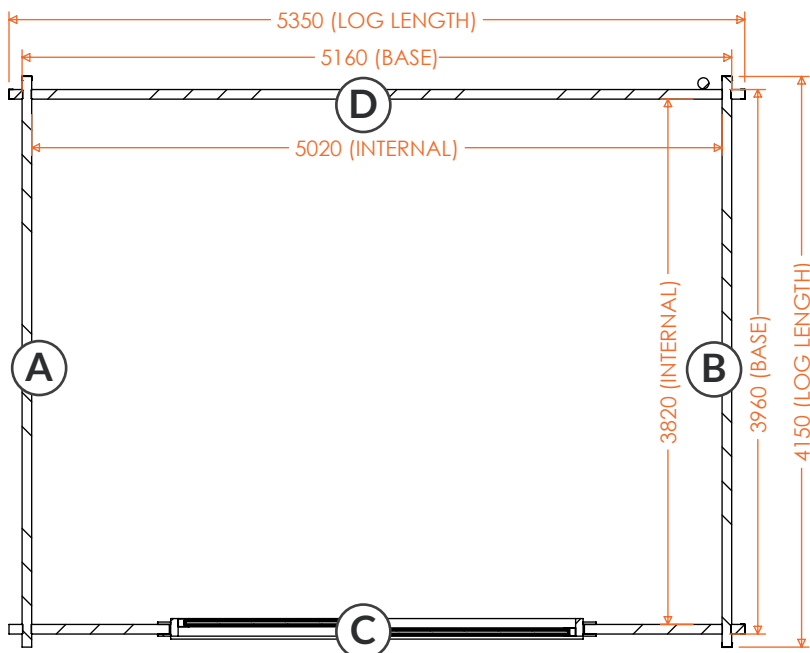

tiger[®]

Obsidian | 70mm Log Cabin Floorplans

16x10w Obsidian 70mm
100624JW02

APEX HEIGHT: 2489mm
EAVES HEIGHT: 2220mm
GROSS BASE SIZE: 4560 x 2760mm
GROSS SIZE INC ROOF: 4750mm x 3255mm

16x12w Obsidian 70mm
100624JW05

APEX HEIGHT: 2489mm
EAVES HEIGHT: 2220mm
GROSS BASE SIZE: 4560 x 3360mm
GROSS SIZE INC ROOF: 4750mm x 3855mm

16x14w Obsidian 70mm
100624JW08

APEX HEIGHT: 2489mm
EAVES HEIGHT: 2220mm
GROSS BASE SIZE: 4560 x 3960mm
GROSS SIZE INC ROOF: 4750mm x 4455mm

tiger[®]

Obsidian | 70mm Log Cabin Floorplans

**18x10w Obsidian 70mm
100624JW03**

APEX HEIGHT: 2489mm
EAVES HEIGHT: 2220mm
GROSS BASE SIZE: 5160 x 2760mm
GROSS SIZE INC ROOF: 5350mm x 3255mm

**18x12w Obsidian 70mm
100624JW06**

APEX HEIGHT: 2489mm
EAVES HEIGHT: 2220mm
GROSS BASE SIZE: 5160 x 3360mm
GROSS SIZE INC ROOF: 5350mm x 3855mm

**18x14w Obsidian 70mm
100624JW09**

APEX HEIGHT: 2489mm
EAVES HEIGHT: 2220mm
GROSS BASE SIZE: 5160 x 3960mm
GROSS SIZE INC ROOF: 5350mm x 4455mm