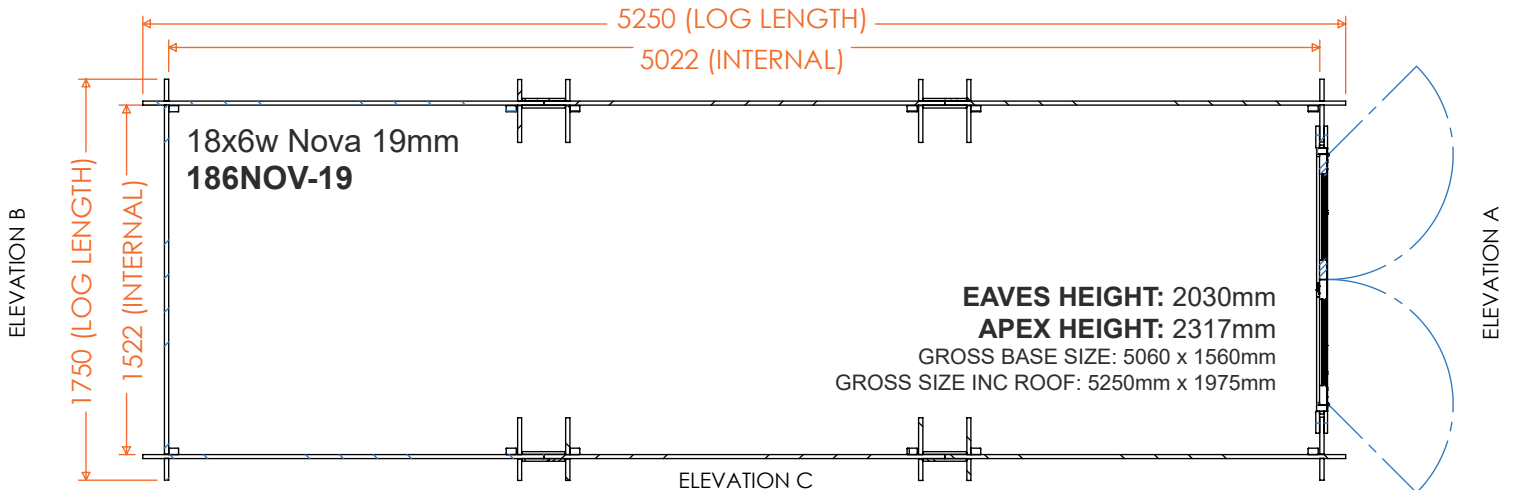

tiger[®]

Nova | 19mm Log Cabin Floorplans

ELEVATION D

EAVES HEIGHT: 2030mm
APEX HEIGHT: 2317mm
GROSS BASE SIZE: 1560 x 1560mm
GROSS SIZE INC ROOF: 1750mm x 1975mm

ELEVATION D

EAVES HEIGHT: 2030mm
APEX HEIGHT: 2317mm
GROSS BASE SIZE: 3310 x 1560mm
GROSS SIZE INC ROOF: 3500mm x 1975mm

ELEVATION D

EAVES HEIGHT: 2030mm
APEX HEIGHT: 2317mm
GROSS BASE SIZE: 5060 x 1560mm
GROSS SIZE INC ROOF: 5250mm x 1975mm