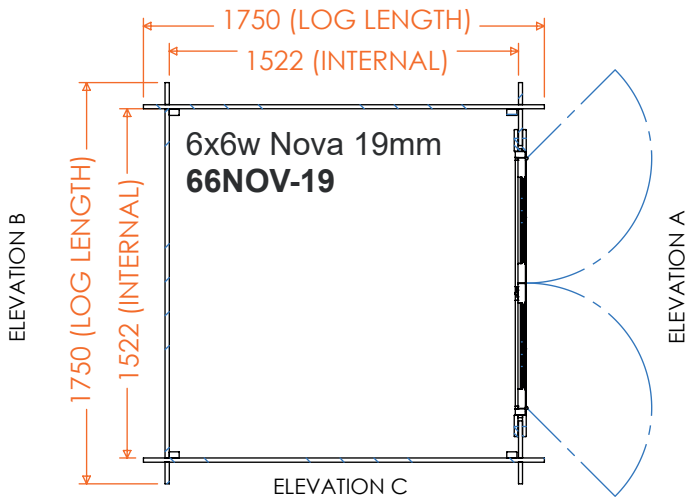

tiger[®]

Nova | 19mm Log Cabin Floorplans

ELEVATION D

EAVES HEIGHT: 2030mm
APEX HEIGHT: 2317mm
GROSS BASE SIZE: 1560 x 1560mm
GROSS SIZE INC ROOF: 1750mm x 1975mm

ELEVATION D

EAVES HEIGHT: 2030mm
APEX HEIGHT: 2317mm
GROSS BASE SIZE: 3310 x 1560mm
GROSS SIZE INC ROOF: 3500mm x 1975mm

ELEVATION D

EAVES HEIGHT: 2030mm
APEX HEIGHT: 2317mm
GROSS BASE SIZE: 5060 x 1560mm
GROSS SIZE INC ROOF: 5250mm x 1975mm