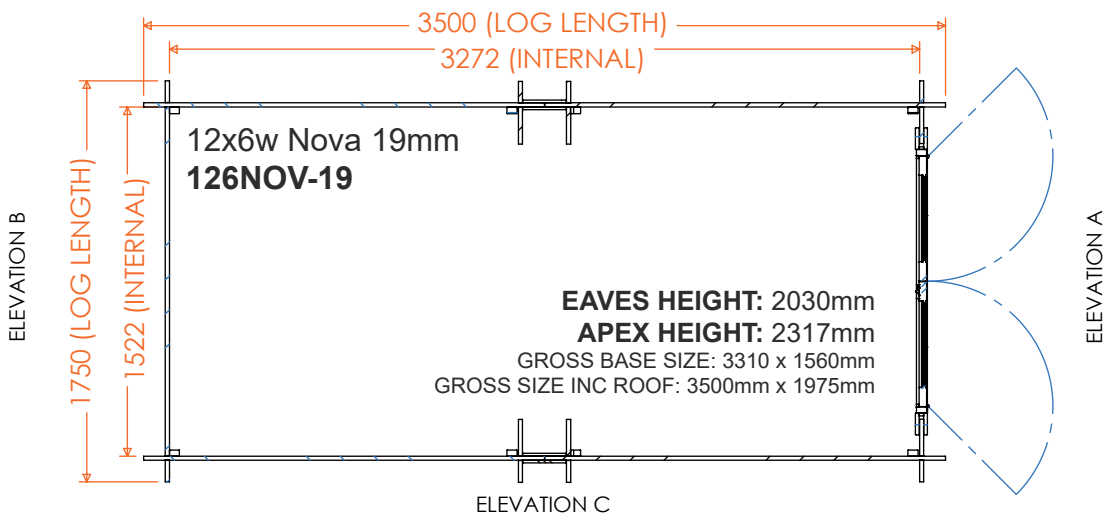

tiger[®]

Nova | 19mm Log Cabin Floorplans

ELEVATION D

EAVES HEIGHT: 2030mm
APEX HEIGHT: 2317mm
GROSS BASE SIZE: 1560 x 1560mm
GROSS SIZE INC ROOF: 1750mm x 1975mm

ELEVATION D

EAVES HEIGHT: 2030mm
APEX HEIGHT: 2317mm
GROSS BASE SIZE: 3310 x 1560mm
GROSS SIZE INC ROOF: 3500mm x 1975mm

ELEVATION D

EAVES HEIGHT: 2030mm
APEX HEIGHT: 2317mm
GROSS BASE SIZE: 5060 x 1560mm
GROSS SIZE INC ROOF: 5250mm x 1975mm