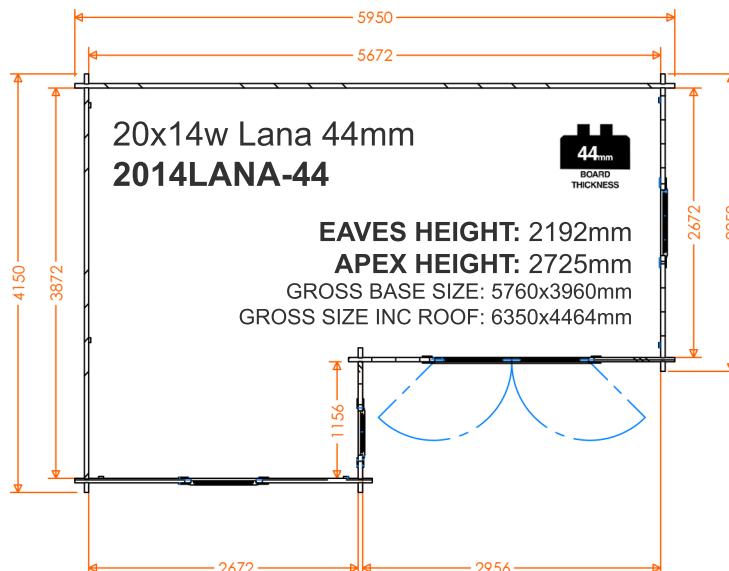

# Lana | 44mm Log Cabin Floorplans

**tiger**<sup>®</sup>

# Lana | 44mm Log Cabin Floorplans