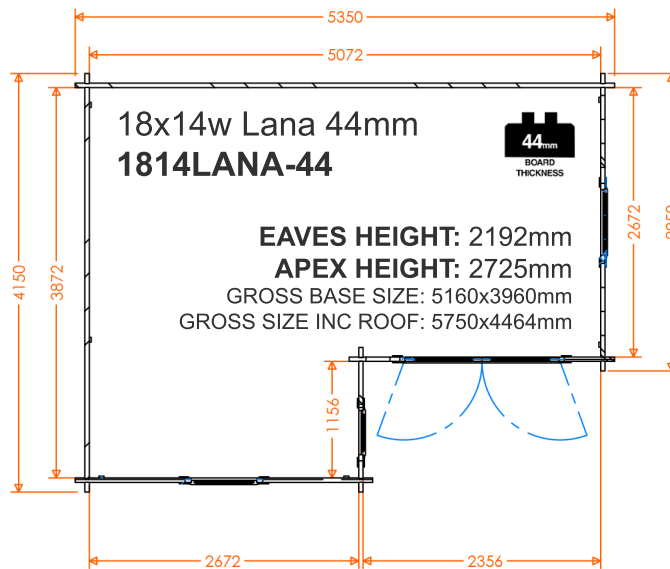

# Lana | 44mm Log Cabin Floorplans

**tiger**<sup>®</sup>

# Lana | 44mm Log Cabin Floorplans