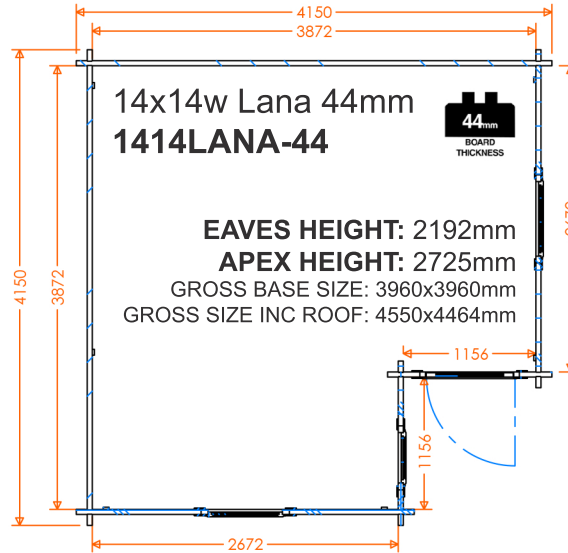

# Lana | 44mm Log Cabin Floorplans

**tiger**<sup>®</sup>

# Lana | 44mm Log Cabin Floorplans