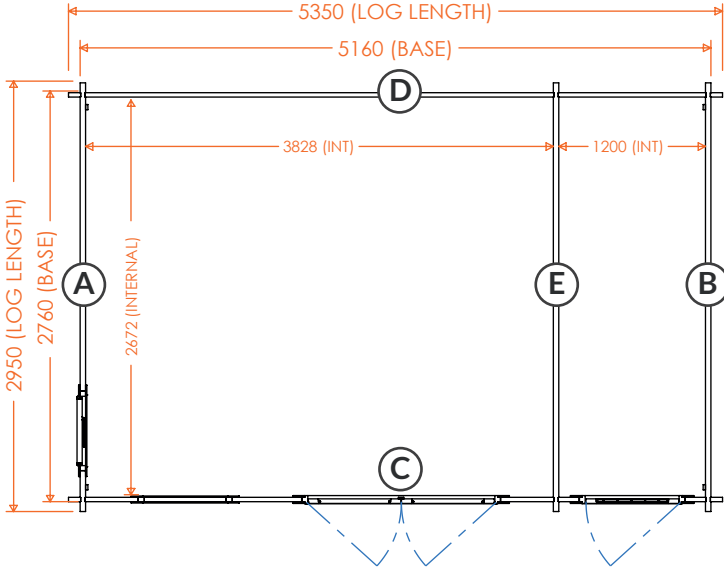

16x12w Delta Storage 44mm
1612DEL-44

RIDGE HEIGHT: 2944mm
EAVES HEIGHT: 2192mm
GROSS BASE SIZE: 4560 x 3360mm
GROSS SIZE INC ROOF: 4950mm x 4350mm

16x14w Delta Storage 44mm
1614DEL-44

RIDGE HEIGHT: 3047mm
EAVES HEIGHT: 2192mm
GROSS BASE SIZE: 4560 x 3960mm
GROSS SIZE INC ROOF: 4950mm x 4950mm

tiger[®]

Delta Storage | 44mm Log Cabin Floorplans

18x10w Delta Storage 44mm
1810DEL-44

RIDGE HEIGHT: 2841mm
EAVES HEIGHT: 2192mm
GROSS BASE SIZE: 5160 x 2760mm
GROSS SIZE INC ROOF: 5550mm x 3750mm

18x12w Delta Storage 44mm
1812DEL-44

RIDGE HEIGHT: 2944mm
EAVES HEIGHT: 2192mm
GROSS BASE SIZE: 5160 x 3360mm
GROSS SIZE INC ROOF: 5550mm x 4350mm

18x14w Delta Storage 44mm
1814DEL-44

RIDGE HEIGHT: 3047mm
EAVES HEIGHT: 2192mm
GROSS BASE SIZE: 5160 x 3960mm
GROSS SIZE INC ROOF: 5550mm x 4950mm

RIDGE HEIGHT: 2944mm
EAVES HEIGHT: 2192mm
GROSS BASE SIZE: 5760 x 3360mm
GROSS SIZE INC ROOF: 5950mm x 4350mm

**20x14w Delta Storage 44mm
2014DEL-44**

RIDGE HEIGHT: 3047mm
EAVES HEIGHT: 2192mm
GROSS BASE SIZE: 5760 x 3960mm
GROSS SIZE INC ROOF: 5950mm x 4950mm