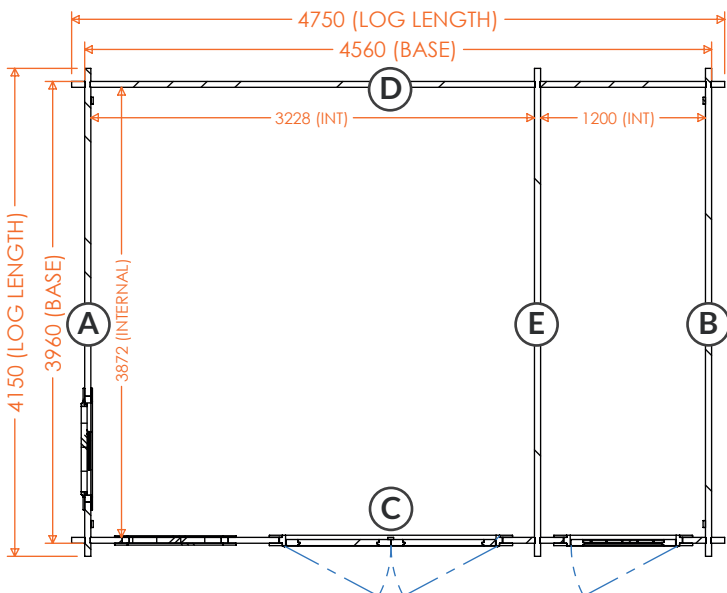

tiger[®]

Delta Storage | 44mm Log Cabin Floorplans

**14x10w Delta Storage 44mm
1410DEL-44**

RIDGE HEIGHT: 2841mm
EAVES HEIGHT: 2192mm
GROSS BASE SIZE: 3960 x 2760mm
GROSS SIZE INC ROOF: 4350mm x 3750mm

**14x12w Delta Storage 44mm
1412DEL-44**

RIDGE HEIGHT: 2944mm
EAVES HEIGHT: 2192mm
GROSS BASE SIZE: 3960 x 3360mm
GROSS SIZE INC ROOF: 4350mm x 4350mm

tiger[®]

Delta Storage | 44mm Log Cabin Floorplans

16x10w Delta Storage 44mm
1610DEL-44

RIDGE HEIGHT: 2841mm
EAVES HEIGHT: 2192mm
GROSS BASE SIZE: 4560 x 2760mm
GROSS SIZE INC ROOF: 4950mm x 3750mm

16x12w Delta Storage 44mm
1612DEL-44

RIDGE HEIGHT: 2944mm
EAVES HEIGHT: 2192mm
GROSS BASE SIZE: 4560 x 3360mm
GROSS SIZE INC ROOF: 4950mm x 4350mm

16x14w Delta Storage 44mm
1614DEL-44

RIDGE HEIGHT: 3047mm
EAVES HEIGHT: 2192mm
GROSS BASE SIZE: 4560 x 3960mm
GROSS SIZE INC ROOF: 4950mm x 4950mm

tiger[®]

Delta Storage | 44mm Log Cabin Floorplans

18x10w Delta Storage 44mm
1810DEL-44

RIDGE HEIGHT: 2841mm
EAVES HEIGHT: 2192mm
GROSS BASE SIZE: 5160 x 2760mm
GROSS SIZE INC ROOF: 5550mm x 3750mm

18x12w Delta Storage 44mm
1812DEL-44