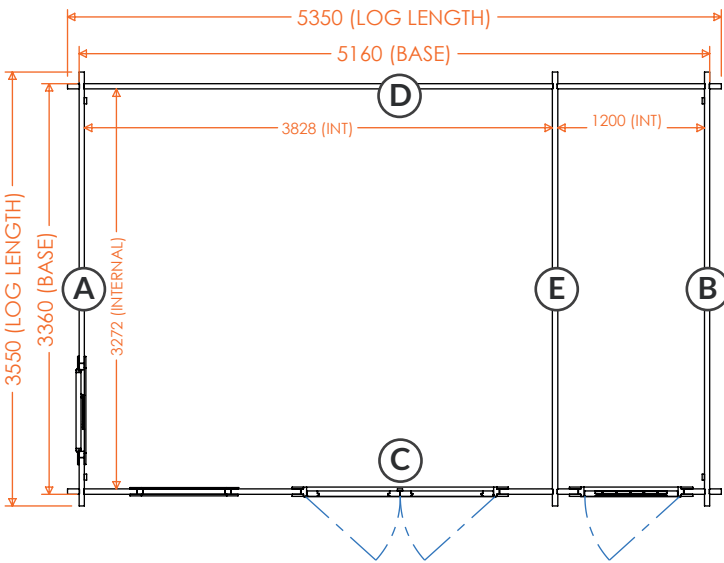

16x12w Delta Storage 44mm
1612DEL-44

RIDGE HEIGHT: 2944mm
EAVES HEIGHT: 2192mm
GROSS BASE SIZE: 4560 x 3360mm
GROSS SIZE INC ROOF: 4950mm x 4350mm

16x14w Delta Storage 44mm
1614DEL-44

RIDGE HEIGHT: 3047mm
EAVES HEIGHT: 2192mm
GROSS BASE SIZE: 4560 x 3960mm
GROSS SIZE INC ROOF: 4950mm x 4950mm

tiger[®]

Delta Storage | 44mm Log Cabin Floorplans

18x10w Delta Storage 44mm
1810DEL-44

RIDGE HEIGHT: 2841mm
EAVES HEIGHT: 2192mm
GROSS BASE SIZE: 5160 x 2760mm
GROSS SIZE INC ROOF: 5550mm x 3750mm

18x12w Delta Storage 44mm
1812DEL-44

RIDGE HEIGHT: 2944mm
EAVES HEIGHT: 2192mm
GROSS BASE SIZE: 5160 x 3360mm
GROSS SIZE INC ROOF: 5550mm x 4350mm

18x14w Delta Storage 44mm
1814DEL-44

RIDGE HEIGHT: 3047mm
EAVES HEIGHT: 2192mm
GROSS BASE SIZE: 5160 x 3960mm
GROSS SIZE INC ROOF: 5550mm x 4950mm

RIDGE HEIGHT: 2944mm
EAVES HEIGHT: 2192mm
GROSS BASE SIZE: 5760 x 3360mm
GROSS SIZE INC ROOF: 5950mm x 4350mm

**20x14w Delta Storage 44mm
2014DEL-44**

RIDGE HEIGHT: 3047mm
EAVES HEIGHT: 2192mm
GROSS BASE SIZE: 5760 x 3960mm
GROSS SIZE INC ROOF: 5950mm x 4950mm