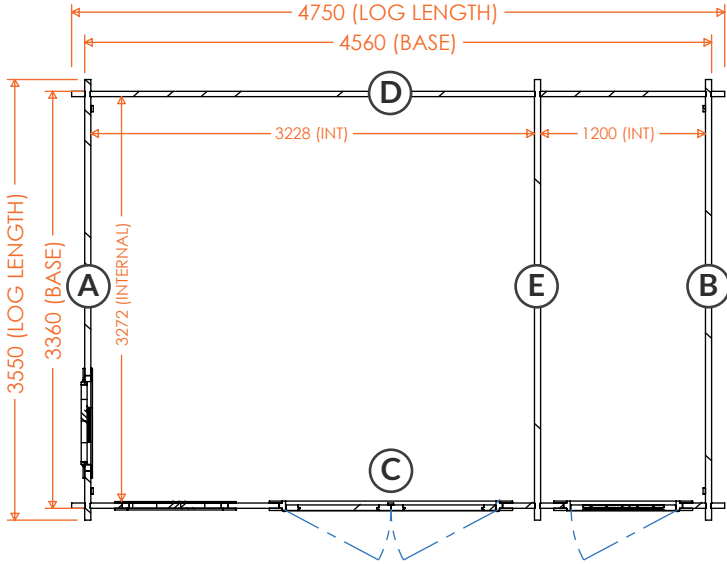

tiger[®]

Delta Storage | 44mm Log Cabin Floorplans

**14x10w Delta Storage 44mm
1410DEL-44**

RIDGE HEIGHT: 2841mm
EAVES HEIGHT: 2192mm
GROSS BASE SIZE: 3960 x 2760mm
GROSS SIZE INC ROOF: 4350mm x 3750mm

**14x12w Delta Storage 44mm
1412DEL-44**

RIDGE HEIGHT: 2944mm
EAVES HEIGHT: 2192mm
GROSS BASE SIZE: 3960 x 3360mm
GROSS SIZE INC ROOF: 4350mm x 4350mm

tiger[®]

Delta Storage | 44mm Log Cabin Floorplans

16x10w Delta Storage 44mm
1610DEL-44

RIDGE HEIGHT: 2841mm
EAVES HEIGHT: 2192mm
GROSS BASE SIZE: 4560 x 2760mm
GROSS SIZE INC ROOF: 4950mm x 3750mm

16x12w Delta Storage 44mm
1612DEL-44

RIDGE HEIGHT: 2944mm
EAVES HEIGHT: 2192mm
GROSS BASE SIZE: 4560 x 3360mm
GROSS SIZE INC ROOF: 4950mm x 4350mm

16x14w Delta Storage 44mm
1614DEL-44

RIDGE HEIGHT: 3047mm
EAVES HEIGHT: 2192mm
GROSS BASE SIZE: 4560 x 3960mm
GROSS SIZE INC ROOF: 4950mm x 4950mm

tiger[®]

Delta Storage | 44mm Log Cabin Floorplans

18x10w Delta Storage 44mm
1810DEL-44

RIDGE HEIGHT: 2841mm
EAVES HEIGHT: 2192mm
GROSS BASE SIZE: 5160 x 2760mm
GROSS SIZE INC ROOF: 5550mm x 3750mm

18x12w Delta Storage 44mm
1812DEL-44