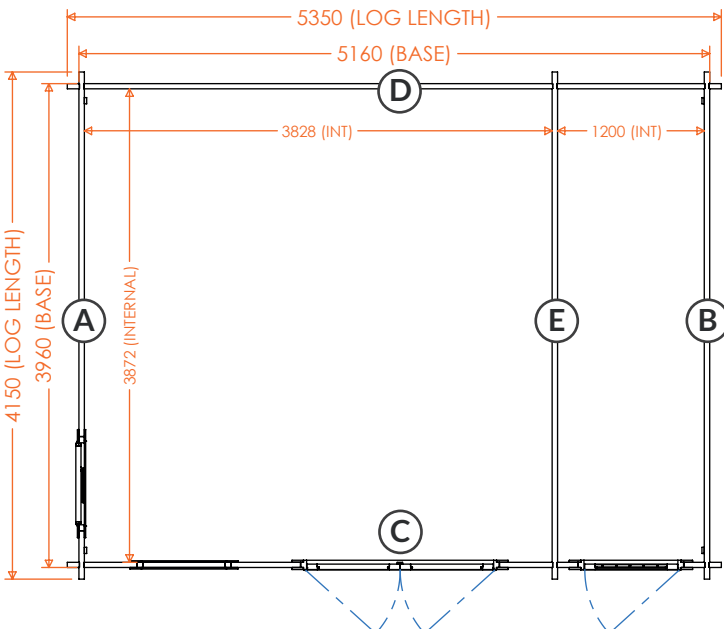

16x12w Delta Storage 44mm
1612DEL-44

RIDGE HEIGHT: 2944mm
EAVES HEIGHT: 2192mm
GROSS BASE SIZE: 4560 x 3360mm
GROSS SIZE INC ROOF: 4950mm x 4350mm

16x14w Delta Storage 44mm
1614DEL-44

RIDGE HEIGHT: 3047mm
EAVES HEIGHT: 2192mm
GROSS BASE SIZE: 4560 x 3960mm
GROSS SIZE INC ROOF: 4950mm x 4950mm

tiger[®]

Delta Storage | 44mm Log Cabin Floorplans

18x10w Delta Storage 44mm
1810DEL-44

RIDGE HEIGHT: 2841mm
EAVES HEIGHT: 2192mm
GROSS BASE SIZE: 5160 x 2760mm
GROSS SIZE INC ROOF: 5550mm x 3750mm

18x12w Delta Storage 44mm
1812DEL-44

RIDGE HEIGHT: 2944mm
EAVES HEIGHT: 2192mm
GROSS BASE SIZE: 5160 x 3360mm
GROSS SIZE INC ROOF: 5550mm x 4350mm

18x14w Delta Storage 44mm
1814DEL-44

RIDGE HEIGHT: 3047mm
EAVES HEIGHT: 2192mm
GROSS BASE SIZE: 5160 x 3960mm
GROSS SIZE INC ROOF: 5550mm x 4950mm

tiger[®]

Delta Storage | 44mm Log Cabin Floorplans

**20x10w Delta Storage 44mm
2010DEL-44**

RIDGE HEIGHT: 2841mm
EAVES HEIGHT: 2192mm
GROSS BASE SIZE: 5760 x 2760mm
GROSS SIZE INC ROOF: 5950mm x 3750mm

**20x12w Delta Storage 44mm
2012DEL-44**