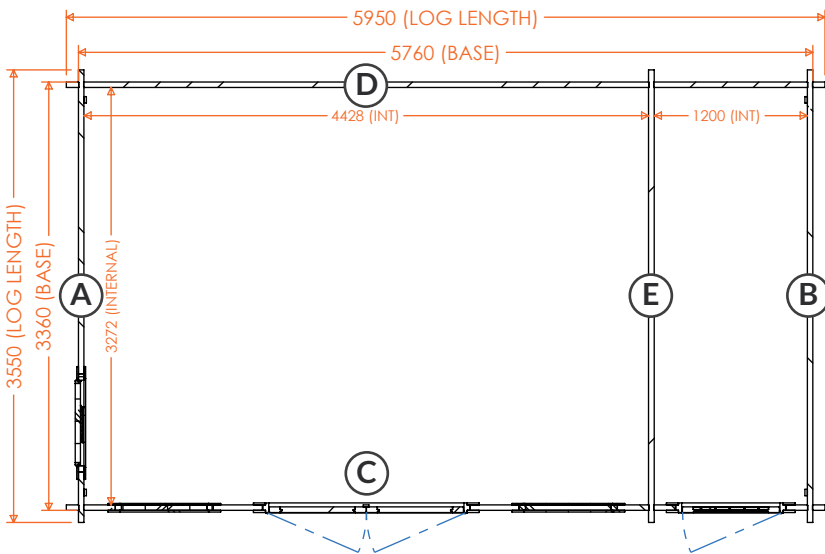

tiger[®]

Delta Storage | 44mm Log Cabin Floorplans

18x10w Delta Storage 44mm
1810DEL-44

RIDGE HEIGHT: 2841mm
EAVES HEIGHT: 2192mm
GROSS BASE SIZE: 5160 x 2760mm
GROSS SIZE INC ROOF: 5550mm x 3750mm

18x12w Delta Storage 44mm
1812DEL-44

RIDGE HEIGHT: 2944mm
EAVES HEIGHT: 2192mm
GROSS BASE SIZE: 5160 x 3360mm
GROSS SIZE INC ROOF: 5550mm x 4350mm

18x14w Delta Storage 44mm
1814DEL-44

RIDGE HEIGHT: 3047mm
EAVES HEIGHT: 2192mm
GROSS BASE SIZE: 5160 x 3960mm
GROSS SIZE INC ROOF: 5550mm x 4950mm

tiger[®]

Delta Storage | 44mm Log Cabin Floorplans

**20x10w Delta Storage 44mm
2010DEL-44**

RIDGE HEIGHT: 2841mm
EAVES HEIGHT: 2192mm
GROSS BASE SIZE: 5760 x 2760mm
GROSS SIZE INC ROOF: 5950mm x 3750mm

**20x12w Delta Storage 44mm
2012DEL-44**

RIDGE HEIGHT: 2944mm
EAVES HEIGHT: 2192mm
GROSS BASE SIZE: 5760 x 3360mm
GROSS SIZE INC ROOF: 5950mm x 4350mm

**20x14w Delta Storage 44mm
2014DEL-44**

RIDGE HEIGHT: 3047mm
EAVES HEIGHT: 2192mm
GROSS BASE SIZE: 5760 x 3960mm
GROSS SIZE INC ROOF: 5950mm x 4950mm