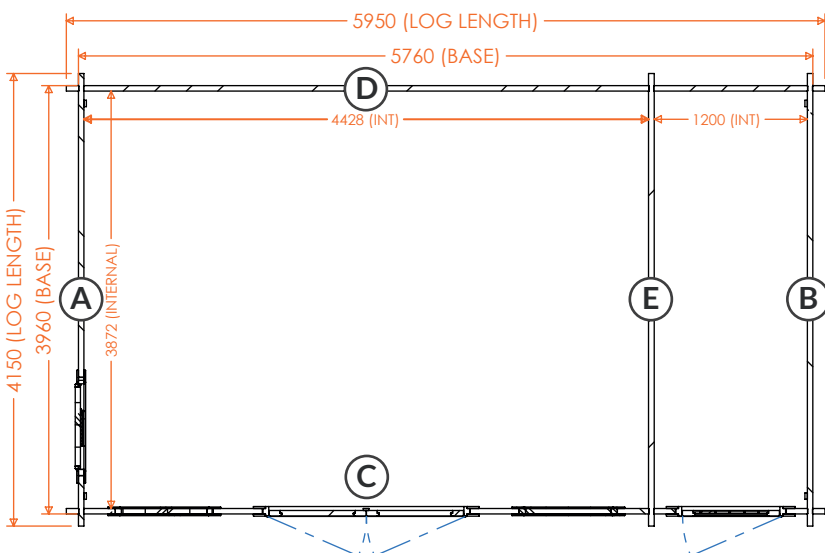

tiger[®]

Delta Storage | 44mm Log Cabin Floorplans

18x10w Delta Storage 44mm
1810DEL-44

RIDGE HEIGHT: 2841mm
EAVES HEIGHT: 2192mm
GROSS BASE SIZE: 5160 x 2760mm
GROSS SIZE INC ROOF: 5550mm x 3750mm

18x12w Delta Storage 44mm
1812DEL-44

RIDGE HEIGHT: 2944mm
EAVES HEIGHT: 2192mm
GROSS BASE SIZE: 5160 x 3360mm
GROSS SIZE INC ROOF: 5550mm x 4350mm

18x14w Delta Storage 44mm
1814DEL-44

RIDGE HEIGHT: 3047mm
EAVES HEIGHT: 2192mm
GROSS BASE SIZE: 5160 x 3960mm
GROSS SIZE INC ROOF: 5550mm x 4950mm

tiger[®]

Delta Storage | 44mm Log Cabin Floorplans

**20x10w Delta Storage 44mm
2010DEL-44**

RIDGE HEIGHT: 2841mm
EAVES HEIGHT: 2192mm
GROSS BASE SIZE: 5760 x 2760mm
GROSS SIZE INC ROOF: 5950mm x 3750mm

**20x12w Delta Storage 44mm
2012DEL-44**

RIDGE HEIGHT: 2944mm
EAVES HEIGHT: 2192mm
GROSS BASE SIZE: 5760 x 3360mm
GROSS SIZE INC ROOF: 5950mm x 4350mm

**20x14w Delta Storage 44mm
2014DEL-44**

RIDGE HEIGHT: 3047mm
EAVES HEIGHT: 2192mm
GROSS BASE SIZE: 5760 x 3960mm
GROSS SIZE INC ROOF: 5950mm x 4950mm