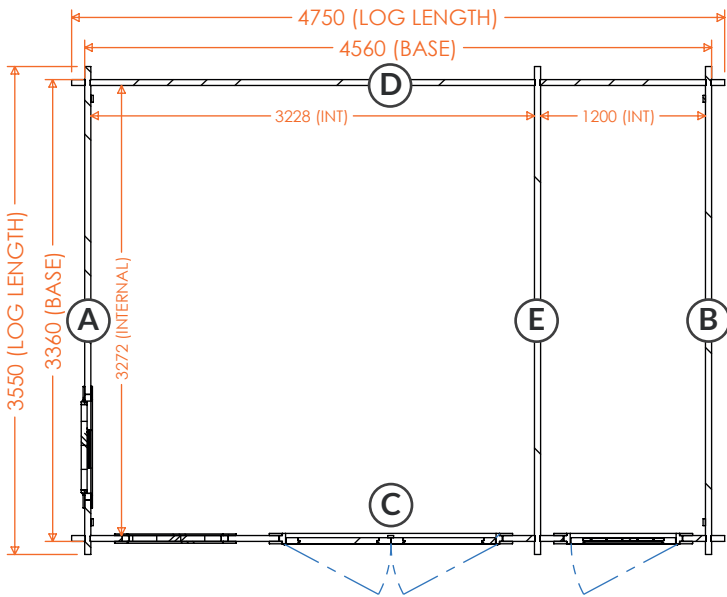

tiger[®]

Delta Storage | 44mm Log Cabin Floorplans

**14x10w Delta Storage 44mm
1410DEL-44**

RIDGE HEIGHT: 2841mm
EAVES HEIGHT: 2192mm
GROSS BASE SIZE: 3960 x 2760mm
GROSS SIZE INC ROOF: 4350mm x 3750mm

**14x12w Delta Storage 44mm
1412DEL-44**

RIDGE HEIGHT: 2944mm
EAVES HEIGHT: 2192mm
GROSS BASE SIZE: 3960 x 3360mm
GROSS SIZE INC ROOF: 4350mm x 4350mm

tiger[®]

Delta Storage | 44mm Log Cabin Floorplans

16x10w Delta Storage 44mm
1610DEL-44

RIDGE HEIGHT: 2841mm
EAVES HEIGHT: 2192mm
GROSS BASE SIZE: 4560 x 2760mm
GROSS SIZE INC ROOF: 4950mm x 3750mm

16x12w Delta Storage 44mm
1612DEL-44

RIDGE HEIGHT: 2944mm
EAVES HEIGHT: 2192mm
GROSS BASE SIZE: 4560 x 3360mm
GROSS SIZE INC ROOF: 4950mm x 4350mm

16x14w Delta Storage 44mm
1614DEL-44

RIDGE HEIGHT: 3047mm
EAVES HEIGHT: 2192mm
GROSS BASE SIZE: 4560 x 3960mm
GROSS SIZE INC ROOF: 4950mm x 4950mm

tiger[®]

Delta Storage | 44mm Log Cabin Floorplans

18x10w Delta Storage 44mm
1810DEL-44

RIDGE HEIGHT: 2841mm
EAVES HEIGHT: 2192mm
GROSS BASE SIZE: 5160 x 2760mm
GROSS SIZE INC ROOF: 5550mm x 3750mm

18x12w Delta Storage 44mm
1812DEL-44