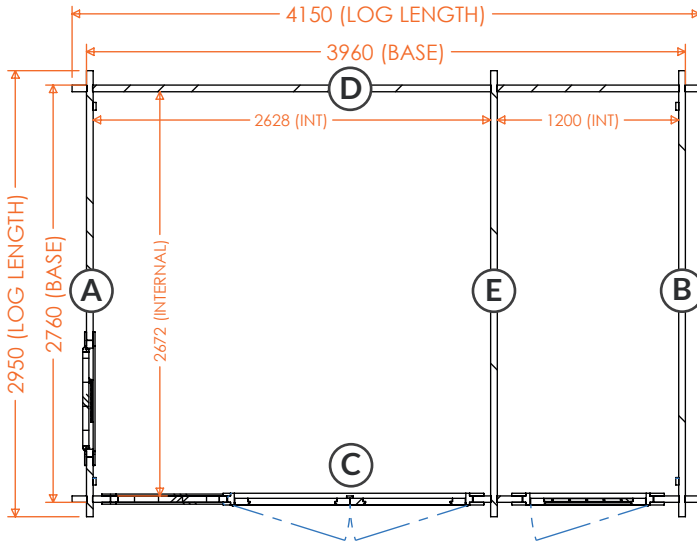

tiger[®]

Delta Storage | 44mm Log Cabin Floorplans

**14x10w Delta Storage 44mm
1410DEL-44**

RIDGE HEIGHT: 2841mm
EAVES HEIGHT: 2192mm
GROSS BASE SIZE: 3960 x 2760mm
GROSS SIZE INC ROOF: 4350mm x 3750mm

**14x12w Delta Storage 44mm
1412DEL-44**

RIDGE HEIGHT: 2944mm
EAVES HEIGHT: 2192mm
GROSS BASE SIZE: 3960 x 3360mm
GROSS SIZE INC ROOF: 4350mm x 4350mm

tiger[®]

Delta Storage | 44mm Log Cabin Floorplans

16x10w Delta Storage 44mm
1610DEL-44

RIDGE HEIGHT: 2841mm
EAVES HEIGHT: 2192mm
GROSS BASE SIZE: 4560 x 2760mm
GROSS SIZE INC ROOF: 4950mm x 3750mm

16x12w Delta Storage 44mm
1612DEL-44

RIDGE HEIGHT: 2944mm
EAVES HEIGHT: 2192mm
GROSS BASE SIZE: 4560 x 3360mm
GROSS SIZE INC ROOF: 4950mm x 4350mm

16x14w Delta Storage 44mm
1614DEL-44

RIDGE HEIGHT: 3047mm
EAVES HEIGHT: 2192mm
GROSS BASE SIZE: 4560 x 3960mm
GROSS SIZE INC ROOF: 4950mm x 4950mm

tiger[®]

Delta Storage | 44mm Log Cabin Floorplans

18x10w Delta Storage 44mm
1810DEL-44

RIDGE HEIGHT: 2841mm
EAVES HEIGHT: 2192mm
GROSS BASE SIZE: 5160 x 2760mm
GROSS SIZE INC ROOF: 5550mm x 3750mm

18x12w Delta Storage 44mm
1812DEL-44