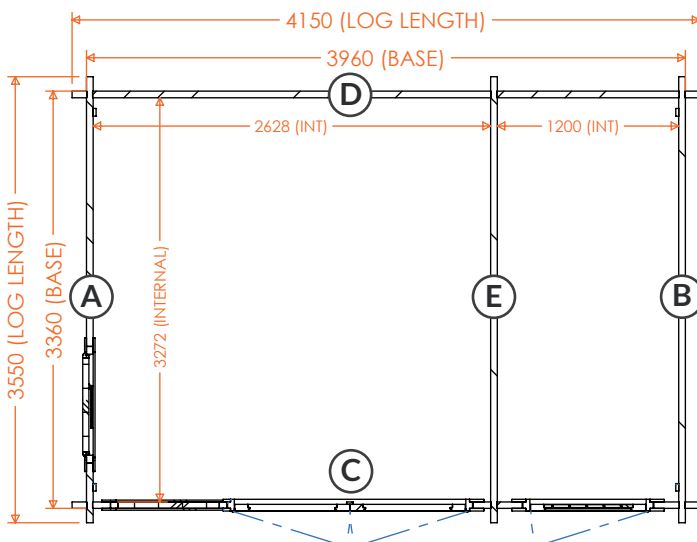

tiger[®]

Delta Storage | 44mm Log Cabin Floorplans

**14x10w Delta Storage 44mm
1410DEL-44**

RIDGE HEIGHT: 2841mm
EAVES HEIGHT: 2192mm
GROSS BASE SIZE: 3960 x 2760mm
GROSS SIZE INC ROOF: 4350mm x 3750mm

**14x12w Delta Storage 44mm
1412DEL-44**

RIDGE HEIGHT: 2944mm
EAVES HEIGHT: 2192mm
GROSS BASE SIZE: 3960 x 3360mm
GROSS SIZE INC ROOF: 4350mm x 4350mm

tiger[®]

Delta Storage | 44mm Log Cabin Floorplans

16x10w Delta Storage 44mm
1610DEL-44

RIDGE HEIGHT: 2841mm
EAVES HEIGHT: 2192mm
GROSS BASE SIZE: 4560 x 2760mm
GROSS SIZE INC ROOF: 4950mm x 3750mm

16x12w Delta Storage 44mm
1612DEL-44

RIDGE HEIGHT: 2944mm
EAVES HEIGHT: 2192mm
GROSS BASE SIZE: 4560 x 3360mm
GROSS SIZE INC ROOF: 4950mm x 4350mm

16x14w Delta Storage 44mm
1614DEL-44

RIDGE HEIGHT: 3047mm
EAVES HEIGHT: 2192mm
GROSS BASE SIZE: 4560 x 3960mm
GROSS SIZE INC ROOF: 4950mm x 4950mm

tiger[®]

Delta Storage | 44mm Log Cabin Floorplans

18x10w Delta Storage 44mm
1810DEL-44

RIDGE HEIGHT: 2841mm
EAVES HEIGHT: 2192mm
GROSS BASE SIZE: 5160 x 2760mm
GROSS SIZE INC ROOF: 5550mm x 3750mm

18x12w Delta Storage 44mm
1812DEL-44