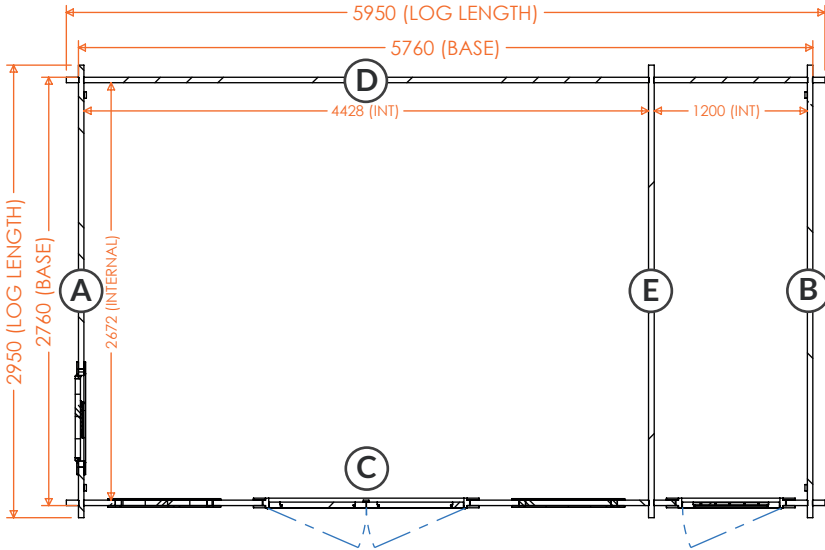

tiger[®]

Delta Storage | 44mm Log Cabin Floorplans

18x10w Delta Storage 44mm
1810DEL-44

RIDGE HEIGHT: 2841mm
EAVES HEIGHT: 2192mm
GROSS BASE SIZE: 5160 x 2760mm
GROSS SIZE INC ROOF: 5550mm x 3750mm

18x12w Delta Storage 44mm
1812DEL-44

RIDGE HEIGHT: 2944mm
EAVES HEIGHT: 2192mm
GROSS BASE SIZE: 5160 x 3360mm
GROSS SIZE INC ROOF: 5550mm x 4350mm

18x14w Delta Storage 44mm
1814DEL-44

RIDGE HEIGHT: 3047mm
EAVES HEIGHT: 2192mm
GROSS BASE SIZE: 5160 x 3960mm
GROSS SIZE INC ROOF: 5550mm x 4950mm

tiger[®]

Delta Storage | 44mm Log Cabin Floorplans

**20x10w Delta Storage 44mm
2010DEL-44**

RIDGE HEIGHT: 2841mm
EAVES HEIGHT: 2192mm
GROSS BASE SIZE: 5760 x 2760mm
GROSS SIZE INC ROOF: 5950mm x 3750mm

**20x12w Delta Storage 44mm
2012DEL-44**

RIDGE HEIGHT: 2944mm
EAVES HEIGHT: 2192mm
GROSS BASE SIZE: 5760 x 3360mm
GROSS SIZE INC ROOF: 5950mm x 4350mm

**20x14w Delta Storage 44mm
2014DEL-44**

RIDGE HEIGHT: 3047mm
EAVES HEIGHT: 2192mm
GROSS BASE SIZE: 5760 x 3960mm
GROSS SIZE INC ROOF: 5950mm x 4950mm