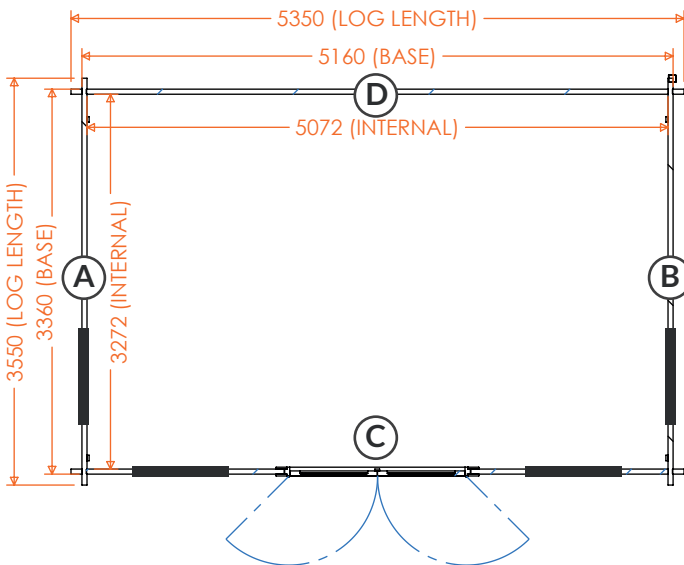

tiger[®]

Casita | 44mm Log Cabin Floorplans

14x10w Casita 44mm
1410BEAU-44

RIDGE HEIGHT: 2512mm
EAVES HEIGHT: 2192mm
GROSS BASE SIZE: 3960 x 2760mm
GROSS SIZE INC ROOF: 4350mm x 3695mm

14x12w Casita 44mm
1412BEAU-44

RIDGE HEIGHT: 2512mm
EAVES HEIGHT: 2192mm
GROSS BASE SIZE: 3960 x 3360mm
GROSS SIZE INC ROOF: 4350mm x 4295mm

16x10w Casita 44mm
1610BEAU-44

RIDGE HEIGHT: 2512mm
EAVES HEIGHT: 2192mm
GROSS BASE SIZE: 4560 x 2760mm
GROSS SIZE INC ROOF: 4950mm x 3695mm

tiger[®]

Casita | 44mm Log Cabin Floorplans

16x12w Casita 44mm
1612BEAU-44

RIDGE HEIGHT: 2512mm
EAVES HEIGHT: 2192mm
GROSS BASE SIZE: 4560 x 3360mm
GROSS SIZE INC ROOF: 4950mm x 4295mm

18x12w Casita 44mm
1812BEAU-44

RIDGE HEIGHT: 2512mm
EAVES HEIGHT: 2192mm
GROSS BASE SIZE: 5160 x 3360mm
GROSS SIZE INC ROOF: 5550mm x 4295mm

18x14w Casita 44mm
1814BEAU-44

RIDGE HEIGHT: 2512mm
EAVES HEIGHT: 2192mm
GROSS BASE SIZE: 5160 x 3960mm
GROSS SIZE INC ROOF: 5550mm x 4895mm