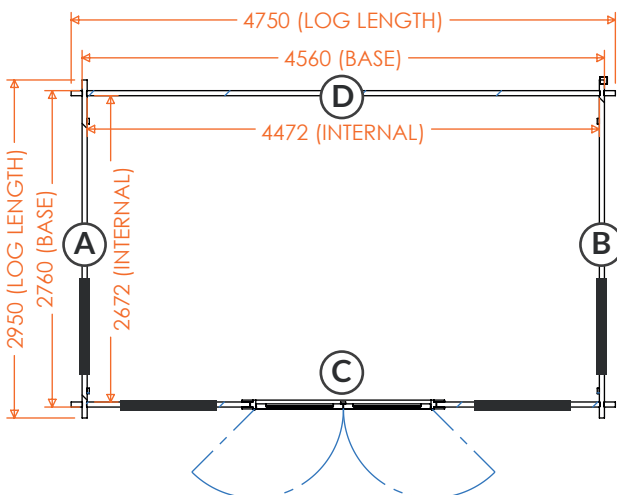

tiger[®]

Casita | 44mm Log Cabin Floorplans

14x10w Casita 44mm
1410BEAU-44

RIDGE HEIGHT: 2512mm
EAVES HEIGHT: 2192mm
GROSS BASE SIZE: 3960 x 2760mm
GROSS SIZE INC ROOF: 4350mm x 3695mm

14x12w Casita 44mm
1412BEAU-44

RIDGE HEIGHT: 2512mm
EAVES HEIGHT: 2192mm
GROSS BASE SIZE: 3960 x 3360mm
GROSS SIZE INC ROOF: 4350mm x 4295mm

16x10w Casita 44mm
1610BEAU-44

RIDGE HEIGHT: 2512mm
EAVES HEIGHT: 2192mm
GROSS BASE SIZE: 4560 x 2760mm
GROSS SIZE INC ROOF: 4950mm x 3695mm

tiger[®]

Casita | 44mm Log Cabin Floorplans

16x12w Casita 44mm
1612BEAU-44

RIDGE HEIGHT: 2512mm
EAVES HEIGHT: 2192mm
GROSS BASE SIZE: 4560 x 3360mm
GROSS SIZE INC ROOF: 4950mm x 4295mm

18x12w Casita 44mm
1812BEAU-44

RIDGE HEIGHT: 2512mm
EAVES HEIGHT: 2192mm
GROSS BASE SIZE: 5160 x 3360mm
GROSS SIZE INC ROOF: 5550mm x 4295mm

18x14w Casita 44mm
1814BEAU-44

RIDGE HEIGHT: 2512mm
EAVES HEIGHT: 2192mm
GROSS BASE SIZE: 5160 x 3960mm
GROSS SIZE INC ROOF: 5550mm x 4895mm