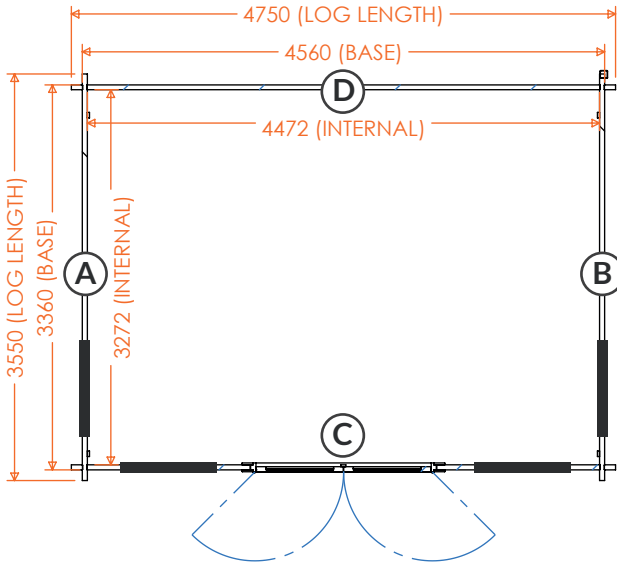

tiger[®]

Casita | 44mm Log Cabin Floorplans

14x10w Casita 44mm
1410BEAU-44

RIDGE HEIGHT: 2512mm
EAVES HEIGHT: 2192mm
GROSS BASE SIZE: 3960 x 2760mm
GROSS SIZE INC ROOF: 4350mm x 3695mm

14x12w Casita 44mm
1412BEAU-44

RIDGE HEIGHT: 2512mm
EAVES HEIGHT: 2192mm
GROSS BASE SIZE: 3960 x 3360mm
GROSS SIZE INC ROOF: 4350mm x 4295mm

16x10w Casita 44mm
1610BEAU-44

RIDGE HEIGHT: 2512mm
EAVES HEIGHT: 2192mm
GROSS BASE SIZE: 4560 x 2760mm
GROSS SIZE INC ROOF: 4950mm x 3695mm

tiger[®]

Casita | 44mm Log Cabin Floorplans

16x12w Casita 44mm
1612BEAU-44

RIDGE HEIGHT: 2512mm
EAVES HEIGHT: 2192mm
GROSS BASE SIZE: 4560 x 3360mm
GROSS SIZE INC ROOF: 4950mm x 4295mm

18x12w Casita 44mm
1812BEAU-44

RIDGE HEIGHT: 2512mm
EAVES HEIGHT: 2192mm
GROSS BASE SIZE: 5160 x 3360mm
GROSS SIZE INC ROOF: 5550mm x 4295mm

18x14w Casita 44mm
1814BEAU-44

RIDGE HEIGHT: 2512mm
EAVES HEIGHT: 2192mm
GROSS BASE SIZE: 5160 x 3960mm
GROSS SIZE INC ROOF: 5550mm x 4895mm