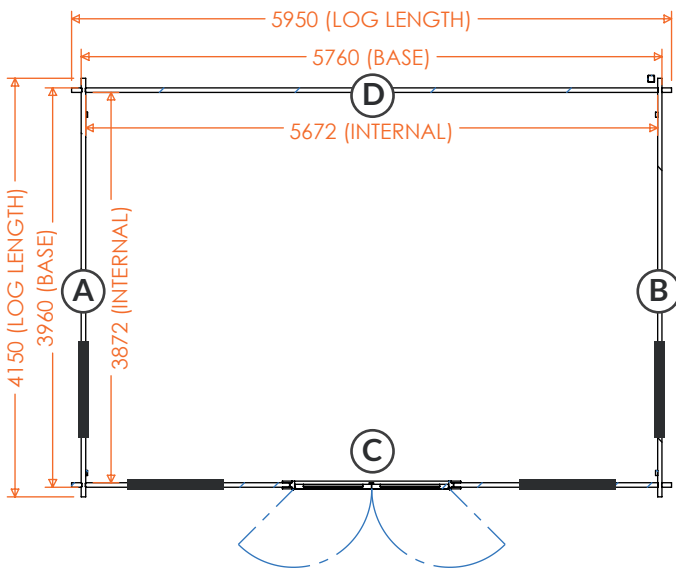

tiger[®]

Casita | 44mm Log Cabin Floorplans

16x12w Casita 44mm
1612BEAU-44

RIDGE HEIGHT: 2512mm
EAVES HEIGHT: 2192mm
GROSS BASE SIZE: 4560 x 3360mm
GROSS SIZE INC ROOF: 4950mm x 4295mm

18x12w Casita 44mm
1812BEAU-44

RIDGE HEIGHT: 2512mm
EAVES HEIGHT: 2192mm
GROSS BASE SIZE: 5160 x 3360mm
GROSS SIZE INC ROOF: 5550mm x 4295mm

18x14w Casita 44mm
1814BEAU-44

RIDGE HEIGHT: 2512mm
EAVES HEIGHT: 2192mm
GROSS BASE SIZE: 5160 x 3960mm
GROSS SIZE INC ROOF: 5550mm x 4895mm

tiger[®]

Casita | 44mm Log Cabin Floorplans

20x12w Casita 44mm
2012BEAU-44

RIDGE HEIGHT: 2512mm
EAVES HEIGHT: 2192mm
GROSS BASE SIZE: 5760 x 3360mm
GROSS SIZE INC ROOF: 5950mm x 4295mm

20x14w Casita 44mm
2014BEAU-44

RIDGE HEIGHT: 2512mm
EAVES HEIGHT: 2192mm
GROSS BASE SIZE: 5760 x 3960mm
GROSS SIZE INC ROOF: 5950mm x 4895mm