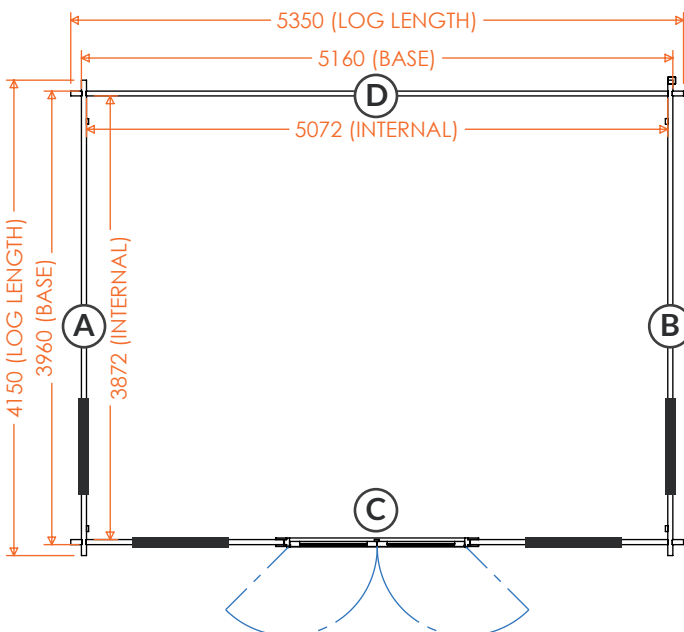

tiger[®]

Casita | 44mm Log Cabin Floorplans

16x12w Casita 44mm
1612BEAU-44

RIDGE HEIGHT: 2512mm
EAVES HEIGHT: 2192mm
GROSS BASE SIZE: 4560 x 3360mm
GROSS SIZE INC ROOF: 4950mm x 4295mm

18x12w Casita 44mm
1812BEAU-44

RIDGE HEIGHT: 2512mm
EAVES HEIGHT: 2192mm
GROSS BASE SIZE: 5160 x 3360mm
GROSS SIZE INC ROOF: 5550mm x 4295mm

18x14w Casita 44mm
1814BEAU-44

RIDGE HEIGHT: 2512mm
EAVES HEIGHT: 2192mm
GROSS BASE SIZE: 5160 x 3960mm
GROSS SIZE INC ROOF: 5550mm x 4895mm

tiger[®]

Casita | 44mm Log Cabin Floorplans

20x12w Casita 44mm
2012BEAU-44

RIDGE HEIGHT: 2512mm
EAVES HEIGHT: 2192mm
GROSS BASE SIZE: 5760 x 3360mm
GROSS SIZE INC ROOF: 5950mm x 4295mm

20x14w Casita 44mm
2014BEAU-44

RIDGE HEIGHT: 2512mm
EAVES HEIGHT: 2192mm
GROSS BASE SIZE: 5760 x 3960mm
GROSS SIZE INC ROOF: 5950mm x 4895mm