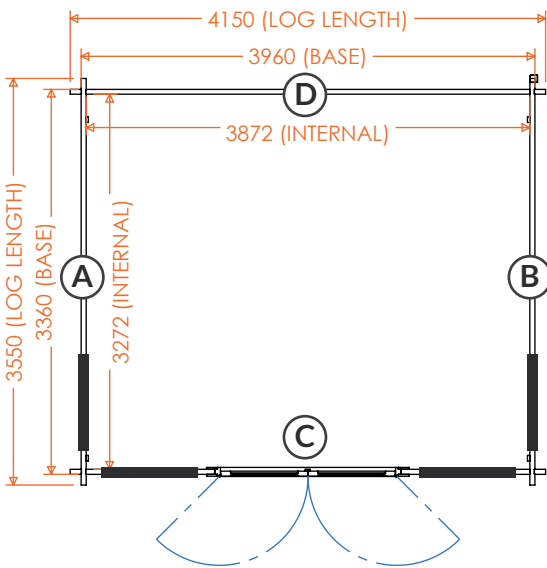

tiger[®]

Casita | 44mm Log Cabin Floorplans

14x10w Casita 44mm
1410BEAU-44

RIDGE HEIGHT: 2512mm
EAVES HEIGHT: 2192mm
GROSS BASE SIZE: 3960 x 2760mm
GROSS SIZE INC ROOF: 4350mm x 3695mm

14x12w Casita 44mm
1412BEAU-44

RIDGE HEIGHT: 2512mm
EAVES HEIGHT: 2192mm
GROSS BASE SIZE: 3960 x 3360mm
GROSS SIZE INC ROOF: 4350mm x 4295mm

16x10w Casita 44mm
1610BEAU-44

RIDGE HEIGHT: 2512mm
EAVES HEIGHT: 2192mm
GROSS BASE SIZE: 4560 x 2760mm
GROSS SIZE INC ROOF: 4950mm x 3695mm

tiger[®]

Casita | 44mm Log Cabin Floorplans

16x12w Casita 44mm
1612BEAU-44

RIDGE HEIGHT: 2512mm
EAVES HEIGHT: 2192mm
GROSS BASE SIZE: 4560 x 3360mm
GROSS SIZE INC ROOF: 4950mm x 4295mm

18x12w Casita 44mm
1812BEAU-44

RIDGE HEIGHT: 2512mm
EAVES HEIGHT: 2192mm
GROSS BASE SIZE: 5160 x 3360mm
GROSS SIZE INC ROOF: 5550mm x 4295mm

18x14w Casita 44mm
1814BEAU-44

RIDGE HEIGHT: 2512mm
EAVES HEIGHT: 2192mm
GROSS BASE SIZE: 5160 x 3960mm
GROSS SIZE INC ROOF: 5550mm x 4895mm