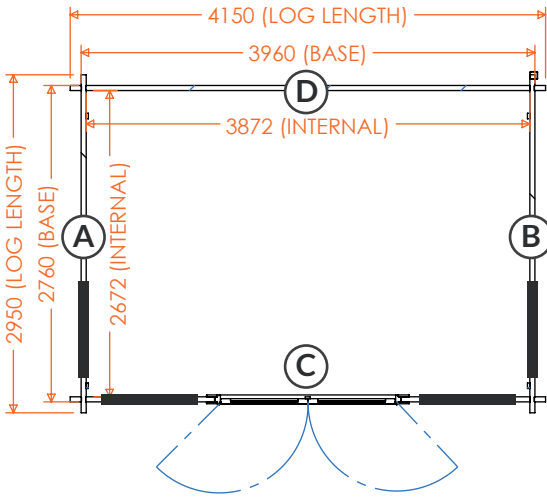

tiger[®]

Casita | 44mm Log Cabin Floorplans

14x10w Casita 44mm
1410BEAU-44

RIDGE HEIGHT: 2512mm
EAVES HEIGHT: 2192mm
GROSS BASE SIZE: 3960 x 2760mm
GROSS SIZE INC ROOF: 4350mm x 3695mm

14x12w Casita 44mm
1412BEAU-44

RIDGE HEIGHT: 2512mm
EAVES HEIGHT: 2192mm
GROSS BASE SIZE: 3960 x 3360mm
GROSS SIZE INC ROOF: 4350mm x 4295mm

16x10w Casita 44mm
1610BEAU-44

RIDGE HEIGHT: 2512mm
EAVES HEIGHT: 2192mm
GROSS BASE SIZE: 4560 x 2760mm
GROSS SIZE INC ROOF: 4950mm x 3695mm

tiger[®]

Casita | 44mm Log Cabin Floorplans

16x12w Casita 44mm
1612BEAU-44

RIDGE HEIGHT: 2512mm
EAVES HEIGHT: 2192mm
GROSS BASE SIZE: 4560 x 3360mm
GROSS SIZE INC ROOF: 4950mm x 4295mm

18x12w Casita 44mm
1812BEAU-44

RIDGE HEIGHT: 2512mm
EAVES HEIGHT: 2192mm
GROSS BASE SIZE: 5160 x 3360mm
GROSS SIZE INC ROOF: 5550mm x 4295mm

18x14w Casita 44mm
1814BEAU-44

RIDGE HEIGHT: 2512mm
EAVES HEIGHT: 2192mm
GROSS BASE SIZE: 5160 x 3960mm
GROSS SIZE INC ROOF: 5550mm x 4895mm