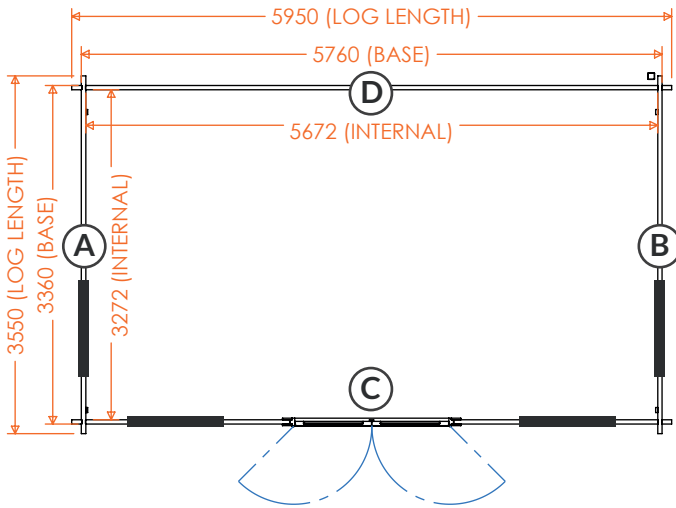

tiger[®]

Casita | 44mm Log Cabin Floorplans

16x12w Casita 44mm
1612BEAU-44

RIDGE HEIGHT: 2512mm
EAVES HEIGHT: 2192mm
GROSS BASE SIZE: 4560 x 3360mm
GROSS SIZE INC ROOF: 4950mm x 4295mm

18x12w Casita 44mm
1812BEAU-44

RIDGE HEIGHT: 2512mm
EAVES HEIGHT: 2192mm
GROSS BASE SIZE: 5160 x 3360mm
GROSS SIZE INC ROOF: 5550mm x 4295mm

18x14w Casita 44mm
1814BEAU-44

RIDGE HEIGHT: 2512mm
EAVES HEIGHT: 2192mm
GROSS BASE SIZE: 5160 x 3960mm
GROSS SIZE INC ROOF: 5550mm x 4895mm

tiger[®]

Casita | 44mm Log Cabin Floorplans

20x12w Casita 44mm
2012BEAU-44

RIDGE HEIGHT: 2512mm
EAVES HEIGHT: 2192mm
GROSS BASE SIZE: 5760 x 3360mm
GROSS SIZE INC ROOF: 5950mm x 4295mm

20x14w Casita 44mm
2014BEAU-44

RIDGE HEIGHT: 2512mm
EAVES HEIGHT: 2192mm
GROSS BASE SIZE: 5760 x 3960mm
GROSS SIZE INC ROOF: 5950mm x 4895mm