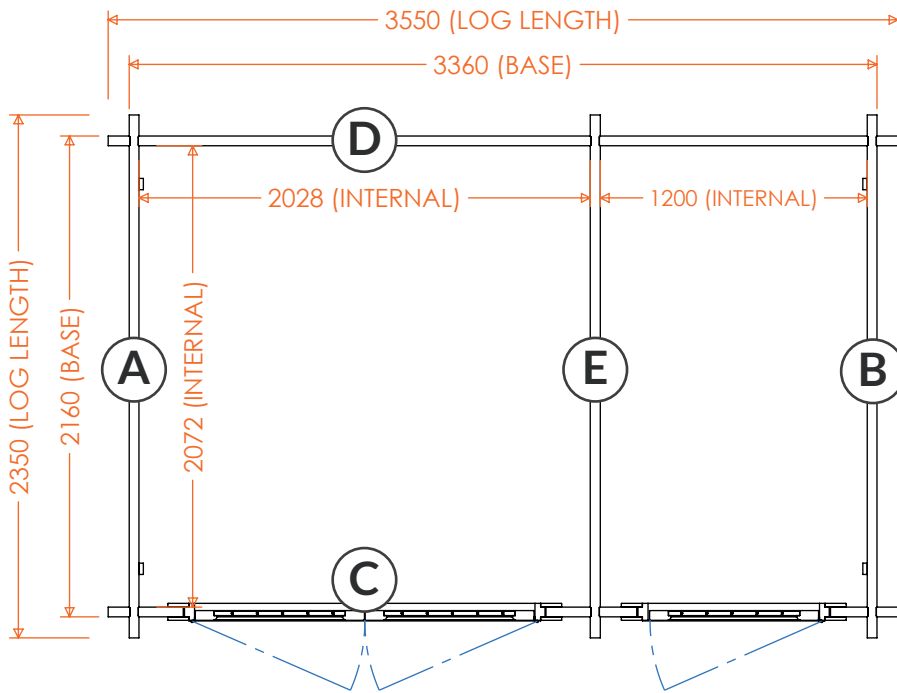

tiger[®]

Capetus RH | 44mm Log Cabin Floorplans

12x8w Capetus RH 44mm
128CAP-44RH

RIDGE HEIGHT: 2470mm
EAVES HEIGHT: 2192mm
GROSS BASE SIZE: 3360 x 2160mm
GROSS SIZE INC ROOF: 3750mm x 2550mm