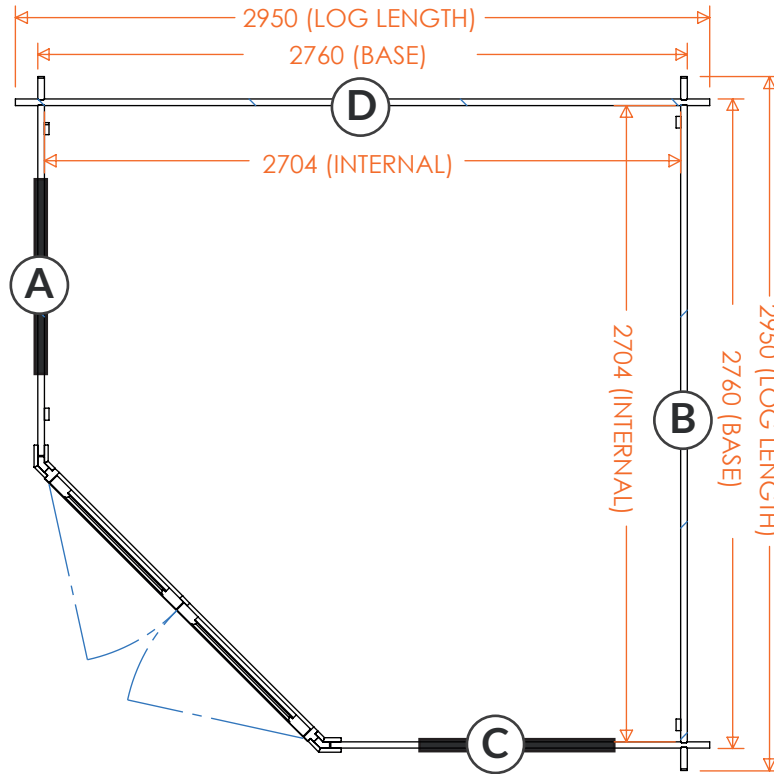

tiger[®]

Bengal Corner | 28mm Log Cabin Floorplans

10x10w Bengal 28mm
1010BEN-28

RIDGE HEIGHT: 2726mm
EAVES HEIGHT: 2189mm
GROSS BASE SIZE: 2760 x 2760mm
GROSS SIZE INC ROOF: 3150mm x 3150mm